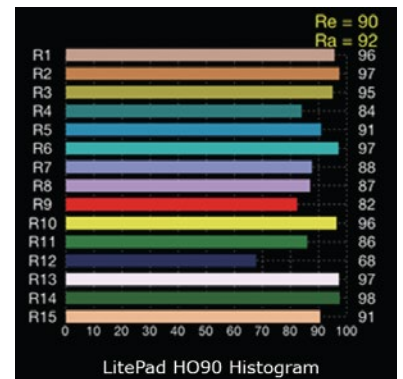

LitePad HO90 is Rosco's revolutionary, edge-lit LED source that lighting professionals use for accent and fill lighting – now featuring a high CRI output. At only 0.3" (8mm) thick, LitePad HO90 is able to fit in places where conventional light sources will not. LitePad HO90 is daylight balanced (5300K), features High CRI (90+) emitters and produces a soft, flattering quality of light that is easy on the eyes. Available in six standard sizes, LitePad HO90 has LEDs on all four sides of the perimeter for maximum brightness, while an interior connector provides a solid power connection directly on the LitePad itself. LitePad HO90 is the perfect solution for lighting nighttime car interiors, adding a glow to scenery or props, or any situation that needs extra illumination without space for a traditional fixture.

IN THE BOX

- LitePad HO90
- Transformer
- Right Angle Extension Cable

POWER CONSUMPTION

	Wattage	Amps
3" Circle	3.25	0.27
3" x 6"	6	0.5
3" x 12"	9.75	0.81
6" x 6"	7.75	0.65
6" x 12"	12	1
12" x 12"	16	1.33

PROPERTIES

- Color Temperature: 5300K
- CRI: 93
- Lamp Life: 60,000 hrs
- Operating Temperature: -30°C - +85°C
- Power: 12V DC Input

DIMENSIONS & WEIGHT

	Width	Length	Depth	Weight
3" Circle	3.0" Diameter		0.37"	0.10 lbs.
3" x 6"	3.0"	6.0"	0.37"	0.30 lbs.
3" x 12"	3.0"	12.0"	0.37"	0.55 lbs.
6" x 6"	6.0"	6.0"	0.37"	0.55 lbs.
6" x 12"	6.0"	12.0"	0.37"	1.10 lbs.
12" x 12"	12.0"	12.0"	0.37"	2.15 lbs.