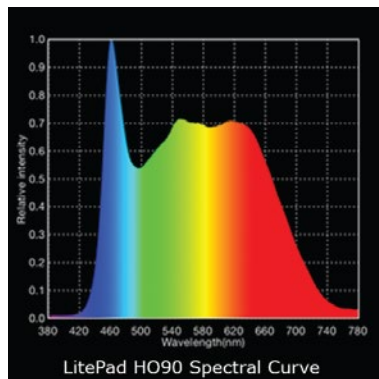

LitePad HO90 is Rosco's revolutionary, edge-lit LED source that lighting professionals use for accent and fill lighting – now featuring a high CRI output. At only 0.3" (8mm) thick, LitePad HO90 is able to fit in places where conventional light sources will not. LitePad HO90 is daylight balanced (5300K), features High CRI (90+) emitters and produces a soft, flattering quality of light that is easy on the eyes. Available in six standard sizes, LitePad HO90 has LEDs on all four sides of the perimeter for maximum brightness, while an interior connector provides a solid power connection directly on the LitePad itself. LitePad HO90 is the perfect solution for lighting nighttime car interiors, adding a glow to scenery or props, or any situation that needs extra illumination without space for a traditional fixture.

PROPERTIES

- Color Temperature: 5300K
- CRI: 93
- Lamp Life: 60,000 hrs
- Operating Temperature: -30°C - +85°C
- Power: 12V DC Input

DIMENSIONS & WEIGHT

	Width	Length	Depth	Weight
3" Circle	3.0" Diameter		0.37"	0.10 lbs.
3" x 6"	3.0"	6.0"	0.37"	0.30 lbs.
3" x 12"	3.0"	12.0"	0.37"	0.55 lbs.
6" x 6"	6.0"	6.0"	0.37"	0.55 lbs.
6" x 12"	6.0"	12.0"	0.37"	1.10 lbs.
12" x 12"	12.0"	12.0"	0.37"	2.15 lbs.