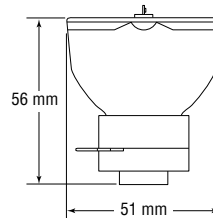

### APPLICATIONS:

- Moving Lights
- Stage
- Concert
- Night Clubs

Case Quantity: 1

Watts (W)	Ordering Code	Lamp Description	Volts (V)	MOL (mm)	Arc Gap (mm)	Color Temp (K)	Lumen Output (lm)	Working Distance (mm)	Burn Position	Average Rated Life (h)
<b>U-STAGE</b>										
132	5002463	NSL-132 (2R)	69	45	0.8	8000	5150	37.7	Any	6000
189	5002464	NSL-189 (5R)	75	56	0.9	8000	8000	34.5	Any	2000

All dimensions shown in millimeters unless otherwise noted.

NSL-132

NSL-189