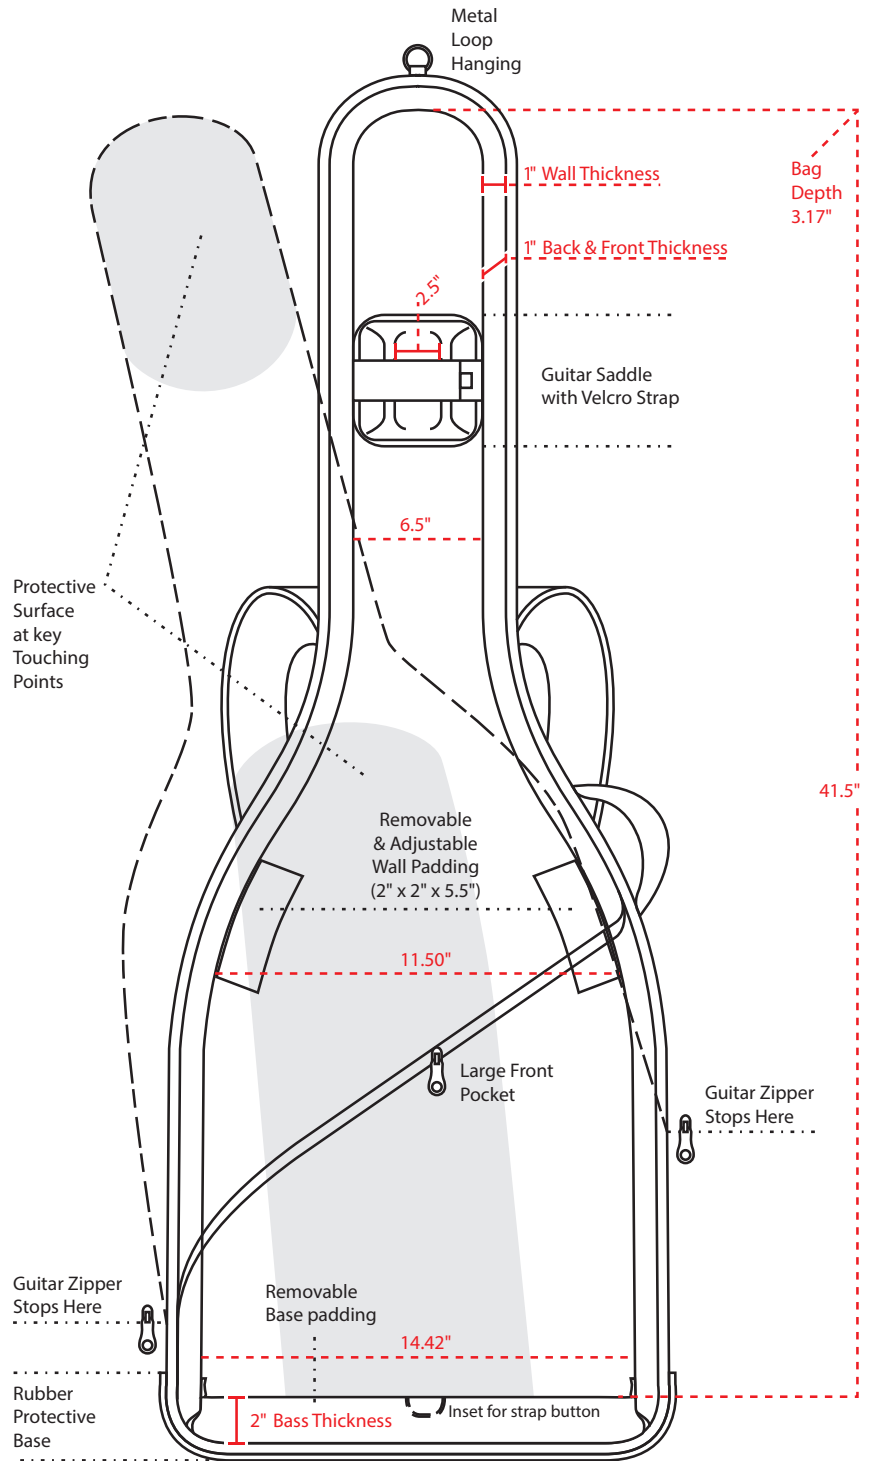

HYBRID SERIES 2.0

Electric Guitar Soft Case Specs

USHB2-EG-BK | 17727
Electric Guitar Case - Black

USHB2-EG-BL | 17714
Electric Guitar Case - Blue

USHB2-EG-RD | 17713
Electric Guitar Case - Red

USHB2-EG-GR | 17708
Electric Guitar Case - Gray