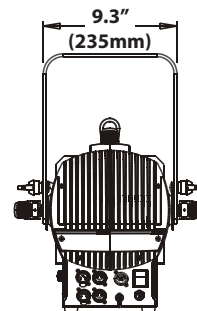

DIMENSIONAL DIAGRAMS

Specifications are subject to change without notice ©Elation Professional