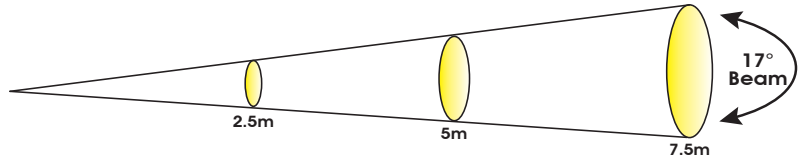

SOURCE

250W Dynamic LED Engine >93CRI
100,000 Hour Average LED Life

PHOTOMETRIC DATA

20,200 LUX 1877 FC @8.2' (2.5M) (17° Full On)
9,640 LUX 896 FC @8.2' (2.5M) (27° Full On)

EFFECTS

Variable Strobe Settings (1-18 fps)
Electronic Dimming (0% - 100%)
Variable Dimming Curves

GOBOS

Supports "B" Size Metal, HT Transparency Gobos*
Gobo Size: OD 86mm / IA 64mm / Thickness 0.15mm
(*Gobos and Holder not included)

CONTROL / CONNECTIONS

(7) DMX Channel Modes (2 / 3 / 8)
Manual Zoom
Manual and DMX Color Temperature and Dimmer
(4) Button and (2) Dial Control Panel
LCD Menu Display
3pin and 5pin DMX In/Out | powerCON In

SIZE / WEIGHT

Length: 30.1" (764mm)
Width: 12.8" (325mm)
Vertical Height: 18.0" (458mm)
Weight: 30.0 lbs. (13.6 kg)

ELECTRICAL / THERMAL

AC 100-240V - 50/60Hz
300W Max Power Consumption
14° to 113°F (-10° to 45°C)

APPROVALS / RATINGS

CE | IP20 |

INSTALLATION

Rigging: Clamp or Stand (Not Included)
Working Position: Any (360°)

INCLUDED ITEMS

(1) powerCON Cable, (1) 3pin XLR Cable,
(1) Safety Cable

OPTIONAL ACCESSORIES

ORDER CODE	ITEM
TRIGGER CLAMP	Heavy Duty Wrap Around Hook Clamp
** pending **	Flight Case For DW Profile
AC3PDMX10PRO	10 ft. (3m) 3pin PRO DMX Cable
AC3PDMX25PRO	25 ft. (7.5m) 3pin PRO DMX Cable
AC5PDMX10PRO	10 ft. (3m) 5pin PRO DMX Cable
AC5PDMX25PRO	25 ft. (7.5m) 5pin PRO DMX Cable

Additional cable lengths available.

PHOTOMETRIC DATA

MIN ZOOM	m		ft		m		ft	
	2.5	8.2	5	16.4	7.5	24.6		
17° Beam Diameter	0.75	2.5	1.5	4.9	2.25	7.4		
	lux	fc	lux	fc	lux	fc		
FULL ON	20,200	1,877	5,412	503	2,423	225		
COOL WHITE	11,450	1,064	3,097	288	1,383	128		
WARM WHITE	9,150	850	2,468	229	1,110	103