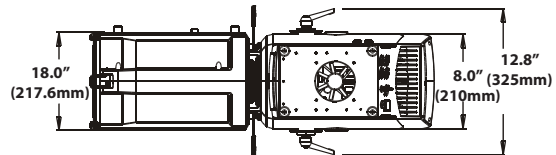

SIZE / WEIGHT

Length: 30.1" (764mm)
 Width: 12.8" (325mm)
 Vertical Height: 18.0" (458mm)
 Weight: 30.0 lbs. (13.6 kg)

ELECTRICAL / THERMAL

AC 100-240V - 50/60Hz
 300W Max Power Consumption
 14° to 113°F (-10° to 45°C)

Additional cable lengths available.

PHOTOMETRIC DATA

MIN ZOOM	m		ft		m		ft	
	2.5	8.2	5	16.4	7.5	24.6		
17° Beam Diameter	0.75	2.5	1.5	4.9	2.25	7.4		
	lux	fc	lux	fc	lux	fc		
FULL ON	20,200	1,877	5,412	503	2,423	225		
COOL WHITE	11,450	1,064	3,097	288	1,383	128		
WARM WHITE	9,150	850	2,468	229	1,110	103		

MAX ZOOM	m		ft		m		ft	
	2.5	8.2	5	16.4	7.5	24.6		
27° Beam Diameter	1.2	3.9	2.4	7.9	3.6	11.8		
	lux	fc	lux	fc	lux	fc		
FULL ON	9,640	896	2,516	234	1,141	106		
COOL WHITE	5,472	508	1,400	130	6,503	604		
WARM WHITE	4,406	409	1,113	103	5,213	484		

DIMENSIONAL DIAGRAMS

Specifications are subject to change without notice ©Elation Professional