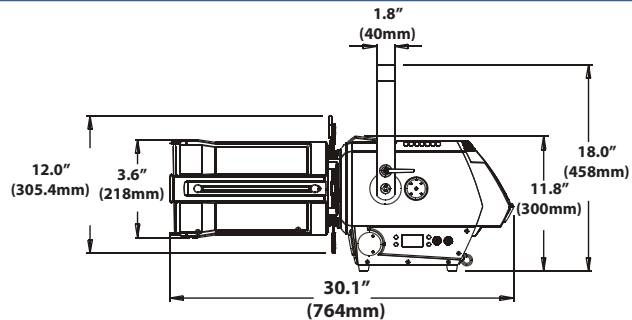

SIZE / WEIGHT

Length: 30.1" (764mm)
 Width: 12.8" (325mm)
 Vertical Height: 18.0" (458mm)
 Weight: 30.0 lbs. (13.6 kg)

ELECTRICAL / THERMAL

AC 100-240V - 50/60Hz
 300W Max Power Consumption
 14° to 113°F (-10° to 45°C)

Additional cable lengths available.

PHOTOMETRIC DATA

MIN ZOOM	m		ft		m		ft	
	2.5	8.2	5	16.4	7.5	24.6		
17° Beam Diameter	0.75	2.5	1.5	4.9	2.25	7.4		
	lux	fc	lux	fc	lux	fc		
FULL ON	20,200	1,877	5,412	503	2,423	225		
COOL WHITE	11,450	1,064	3,097	288	1,383	128		
WARM WHITE	9,150	850	2,468	229	1,110	103		

MAX ZOOM	m		ft		m		ft	
	2.5	8.2	5	16.4	7.5	24.6		
27° Beam Diameter	1.2	3.9	2.4	7.9	3.6	11.8		
	lux	fc	lux	fc	lux	fc		
FULL ON	9,640	896	2,516	234	1,141	106		
COOL WHITE	5,472	508	1,400	130	6,503	604		
WARM WHITE	4,406	409	1,113	103	5,213	484		

DIMENSIONAL DIAGRAMS

Specifications are subject to change without notice ©Elation Professional