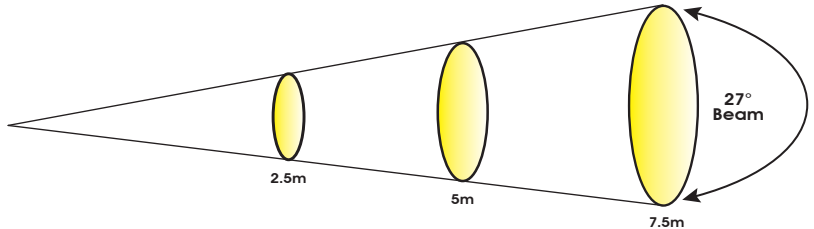

MAX ZOOM	m		ft		m		ft	
	2.5	8.2	5	16.4	7.5	24.6		
27° Beam Diameter	1.2	3.9	2.4	7.9	3.6	11.8		
	lux	fc	lux	fc	lux	fc		
FULL ON	9,640	896	2,516	234	1,141	106		
COOL WHITE	5,472	508	1,400	130	6,503	604		
WARM WHITE	4,406	409	1,113	103	5,213	484