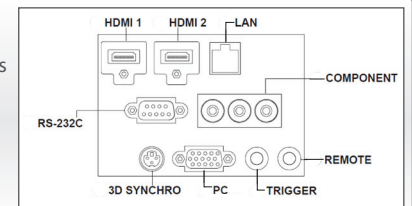

Inputs & Outputs

- :: Dual HDMI 1.4a Digital Inputs
- :: HD Component Video Input
- :: LAN Connection
- :: RS-232C
- :: 12-Volt Trigger
- :: D-sub 15-pin PC Input