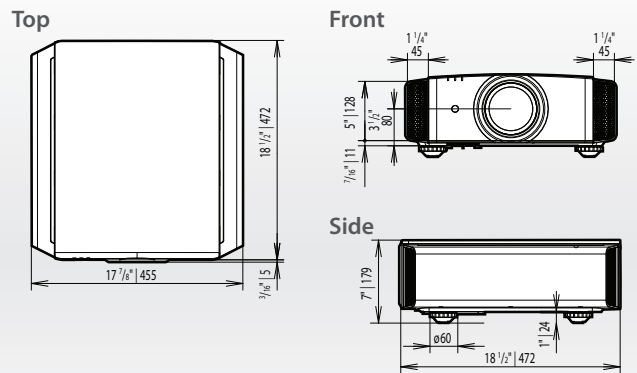

Weights & Measurements

Weight: 33.14 lbs. / 15.3 kg.

Notes:

Distributed By:

JVC Consumer Electronics Group | A Division of JVC Americas Corp.
1700 Valley Road, Wayne, NJ 07470