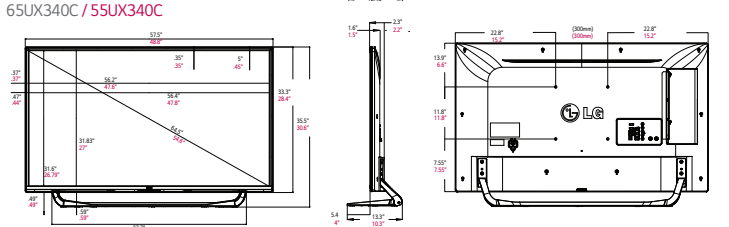

UX340C Commercial Lite Ultra High Definition TV

- **79UX340C**
  79" class (78.57" diagonal)
- **65UX340C**
  65" class (64.53" diagonal)
- **55UX340C**
  55" class (54.64" diagonal)

- **49UX340C**
  49" class (48.5" diagonal)
- **43UX340C**
  43" class (42.51" diagonal)