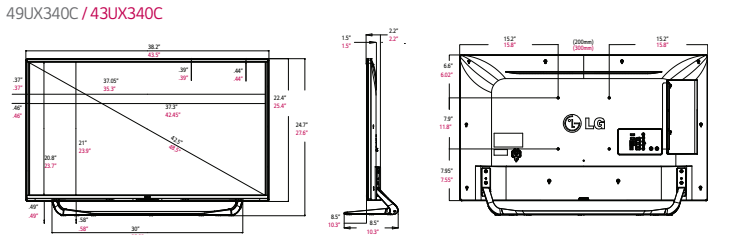

UX340C Commercial Lite Ultra High Definition TV

- **79UX340C**
  79" class (78.57" diagonal)
- **65UX340C**
  65" class (64.53" diagonal)
- **55UX340C**
  55" class (54.64" diagonal)

- **49UX340C**
  49" class (48.5" diagonal)
- **43UX340C**
  43" class (42.51" diagonal)