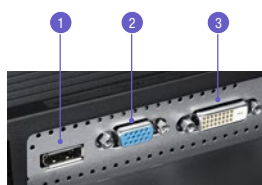

CONNECTIVITY

1. DisplayPort
2. VGA In
3. DVI In

Learn more samsung.com/business or samsung.com/b2bmonitors

Product support 1-800-SAMSUNG 1-866-SAM4BIZ

Follow us youtube.com/samsungbizusa @SamsungBizUSA

SAMSUNG

Samsung Electronics has been named 2015 ENERGY STAR Partner of the Year in the product manufacturing category by the U.S. Environmental Protection Agency (EPA).

©2015 Samsung Electronics America, Inc. Samsung is a registered mark of Samsung Electronics Corp., Ltd. Specifications and design are subject to change without notice. Non-metric weights and measurements are approximate. All brand, product, service names and logos are trademarks and or registered trademarks of their respective manufacturers and companies. See samsung.com for detailed information. Printed in USA. MON-S27E450DDSH-DEC15T