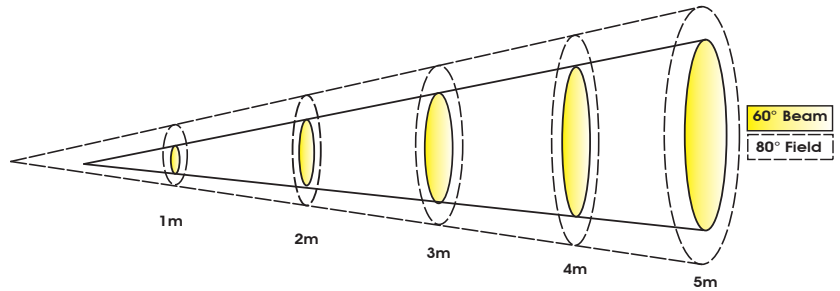

PHOTOMETRIC DATA (60° Full ON)

4,170 LUX 387 FC @3.3' (1m)
1,150 LUX 107 FC @6.6' (2m)
540 LUX 50 FC @9.8' (3m)
253 LUX 24 FC @13.1' (4m)
157 LUX 15 FC @16.4' (5m)

EFFECTS

Individual Pixel Control
Strobe and Zone Chase Effects
Selectable Dimming Curves

COLOR

RGB

CONTROL / CONNECTIONS

(5) DMX Channel Modes (3 / 6 / 7 / 15 / 19)
RDM (Remote Device Management)
4 Button Touch Control Panel
3pin/5pin DMX In/Out
powerCON Power In/Out

SIZE / WEIGHT

Length: 21.6" (550mm)
Width: 6.4" (161.2mm)
Vertical Height: 6.8" (172.5mm)
Weight: 13.9 lbs. (6.3 kg)

INCLUDED ITEMS

powerCON Cable

PHOTOMETRIC DATA

	1 m	3.3 ft	2 m	6.6 ft	3 m	9.8 ft	4 m	13.1 ft	5 m	16.4 ft
60° Beam Diameter	1.7	5.6	2.4	7.9	3.5	11.5	4.6	15.1	5.8	19.0
80° Field Diameter	2.2	7.2	3.4	11.2	5	16.4	6.7	22.0	8.4	27.6
	lux	fc	lux	fc	lux	fc	lux	fc	lux	fc
RED LEDs	1,169	109	315	29	151	14	84	8	57	5
GREEN LEDs	1,199	111	332	31	156	14	85	8	57	5
BLUE LEDs	1,880	175	508	47	232	22	133	12	86	8
FULL ON	4,170	387	1,150	107	540	50	253	24	157	15