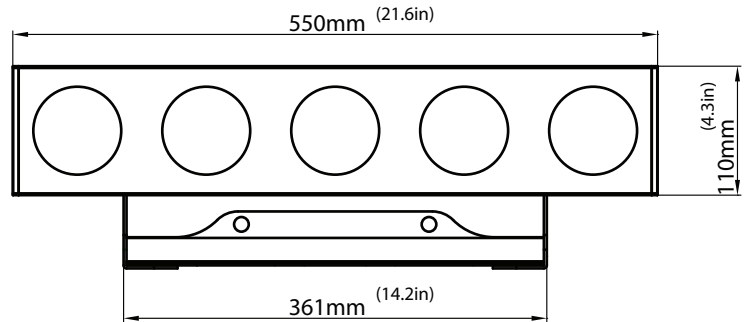

DIMENSIONAL DIAGRAMS

OPTIONAL ACCESSORIES

ORDER CODE	ITEM
CUE283/15LK	CUEPIX Strip TRI & WW 15 Degree Lens Kit
TRIGGER CLAMP	Heavy Duty Wrap Around Hook Style Clamp
EWDMSYSTEM	Wireless DMX System (1 Transmitter, 1 Receiver)
PLC3	3' (1m) PowerCON PRO Link Cable
AC3PDMX5PRO	5 ft. (1.5m) 3pin PRO DMX Cable
AC5PDMX5PRO	5 ft. (1.5m) 5pin PRO DMX Cable
	Additional cable lengths available