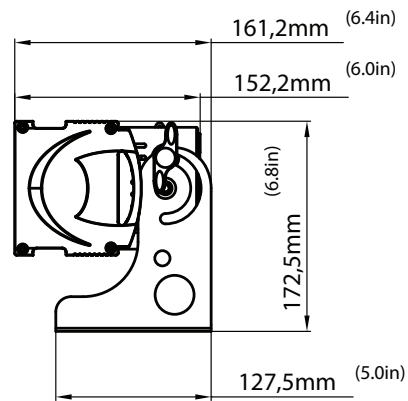

PHOTOMETRIC DATA (60° Full ON)

4,170 LUX 387 FC @3.3' (1m)
1,150 LUX 107 FC @6.6' (2m)
540 LUX 50 FC @9.8' (3m)
253 LUX 24 FC @13.1' (4m)
157 LUX 15 FC @16.4' (5m)

EFFECTS

Individual Pixel Control
Strobe and Zone Chase Effects
Selectable Dimming Curves

COLOR

RGB

CONTROL / CONNECTIONS

(5) DMX Channel Modes (3 / 6 / 7 / 15 / 19)
RDM (Remote Device Management)
4 Button Touch Control Panel
3pin/5pin DMX In/Out
powerCON Power In/Out

SIZE / WEIGHT

Length: 21.6" (550mm)
Width: 6.4" (161.2mm)
Vertical Height: 6.8" (172.5mm)
Weight: 13.9 lbs. (6.3 kg)

INCLUDED ITEMS

powerCON Cable

PHOTOMETRIC DATA

	1 m	3.3 ft	2 m	6.6 ft	3 m	9.8 ft	4 m	13.1 ft	5 m	16.4 ft
60° Beam Diameter	1.7	5.6	2.4	7.9	3.5	11.5	4.6	15.1	5.8	19.0
80° Field Diameter	2.2	7.2	3.4	11.2	5	16.4	6.7	22.0	8.4	27.6
	lux	fc	lux	fc	lux	fc	lux	fc	lux	fc
RED LEDs	1,169	109	315	29	151	14	84	8	57	5
GREEN LEDs	1,199	111	332	31	156	14	85	8	57	5
BLUE LEDs	1,880	175	508	47	232	22	133	12	86	8
FULL ON	4,170	387	1,150	107	540	50	253	24	157	15

DIMENSIONAL DIAGRAMS

OPTIONAL ACCESSORIES

ORDER CODE	ITEM
CUE283/15LK	CUEPIX Strip TRI & WW 15 Degree Lens Kit
TRIGGER CLAMP	Heavy Duty Wrap Around Hook Style Clamp
EWDMSYSTEM	Wireless DMX System (1 Transmitter, 1 Receiver)
PLC3	3' (1m) PowerCON PRO Link Cable
AC3PDMX5PRO	5 ft. (1.5m) 3pin PRO DMX Cable
AC5PDMX5PRO	5 ft. (1.5m) 5pin PRO DMX Cable
	Additional cable lengths available