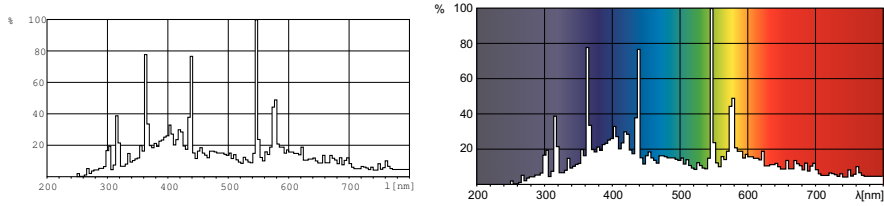

PHILIPS

Dimensional drawing

MSD Platinum 5 R and 14 R

MSD Platinum 14 R

Product	D	T	O	C
MSD Platinum 14 R 1CT/8	51.5 mm	6.8 mm	0.95 mm	57.1 mm

Photometric data

© 2016 Philips Lighting Holding B.V.
All rights reserved.