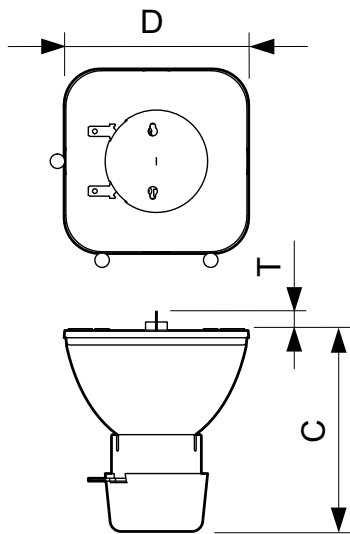

Pinch Temperature (Max)	350 °C
-------------------------	--------

• Product Data

Full product code	871869644061200
Order product name	MSD Platinum 14 R 1CT/8
EAN/UPC - Product	8718696440612
Order code	928196105314
Numerator - Quantity Per Pack	1
Numerator - Packs per outer box	8
Material Nr. (12NC)	928196105314
Net Weight (Piece)	80.000 g

PHILIPS

Dimensional drawing

MSD Platinum 5 R and 14 R

MSD Platinum 14 R

Product	D	T	O	C
MSD Platinum 14 R 1CT/8	51.5 mm	6.8 mm	0.95 mm	57.1 mm

Photometric data

© 2016 Philips Lighting Holding B.V.
All rights reserved.