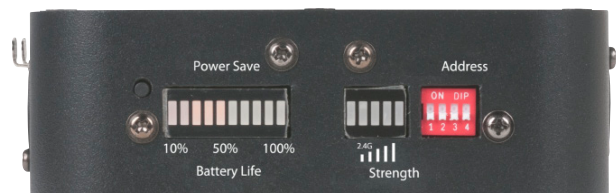

E-FLY™

SKU# EFL001

The E-FLY™ Transceiver is a high-powered wireless DMX Transceiver (Transmitter/Receiver in one) that is compatible with other E-FLY™ and products and includes a rechargeable battery, which provides a solution for remote applications where access to power is a challenge. Connected to a DMX Controller, the E-FLY™ Transceiver will provide a constant and reliable wireless DMX signal up to 2,500 feet (762m) to other Elation E-FLY™ products. The 2.4 GHz wireless frequency will coexist in busy RF environments alongside technologies like Bluetooth and Wi-Fi.

SPECIFICATIONS

Wireless DMX Transceiver (Transmitter/Receiver In One)
 Rechargeable Battery Life - Up To 20 hours
 Battery Life and Signal Strength Indicator Display
 Wireless Range Up to 2,500 ft (762m) Open Line of Sight
 Transmit To Multiple Receivers On Same Radio Channel
 Supports Up To (15) DMX-512 Universes
 (15) Radio Channels (1 DMX universe per channel)
 Auto Pairing Feature
 3pin & 5pin DMX In/Out
 Wireless Frequency: 2.4 GHz ISM

SIZE / WEIGHT

Length: 6.0" (152.7mm)
 Width: 5.3" (134.5mm)
 Vertical Height: 1.6" (62mm)
 Weight: 1.3 lbs. (0.6kg)

ELECTRICAL / THERMAL

12VDC, 1A (AC or DC powered)

INCLUDED ITEMS

12VDC Power Supply
 Back Panel Magnet for Easy Metal Surface Mounting
 Mini Omega Bracket For Clamp/Truss Mounting