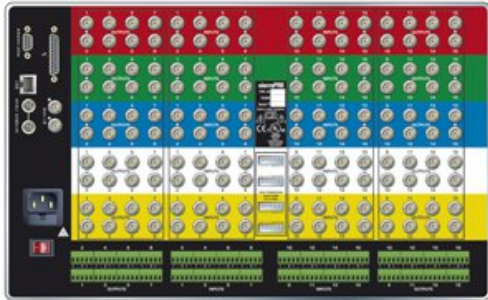

Sierra Pro XL 16x16 RGBHV Router Family

16x16 RGBHV Routers

| Ethernet - RJ-45

16x16 RGBHV Matrix Switchers with 8 Configurations

CONFIGURATIONS

1616V5-XL	16x16 RGBHV (3 Video/2 Sync Channels) Matrix Switcher. 6RU
1616V5S-XL	16x16 RGBHV (3 Video/2 Sync Channels) Matrix Switcher. Balanced Stereo Audio. 6RU
1616V5R-XL	16x16 RGBHV (3 Video/2 Sync Channels) Matrix Switcher. Redundant Power Supply. 6RU
1616V5SR-XL	16x16 RGBHV (3 Video/2 Sync Channels) Matrix Switcher, Balanced Stereo Audio. Redundant Power Supply. 6RU
1616V5V-XL	16x16 RGBHV (5 Video Channels) Matrix Switcher. 6RU
1616V5VS-XL	16x16 RGBHV (5 Video Channels) Matrix Switcher. Balanced Stereo Audio. 6RU
1616V5VR-XL	16x16 RGBHV (5 Video Channels) Matrix Switcher. Redundant Power Supply. 6RU
1616V5VSR-XL	16x16 RGBHV (5 Video Channels) Matrix Switcher, Balanced Stereo Audio. Redundant Power Supply. 6RU