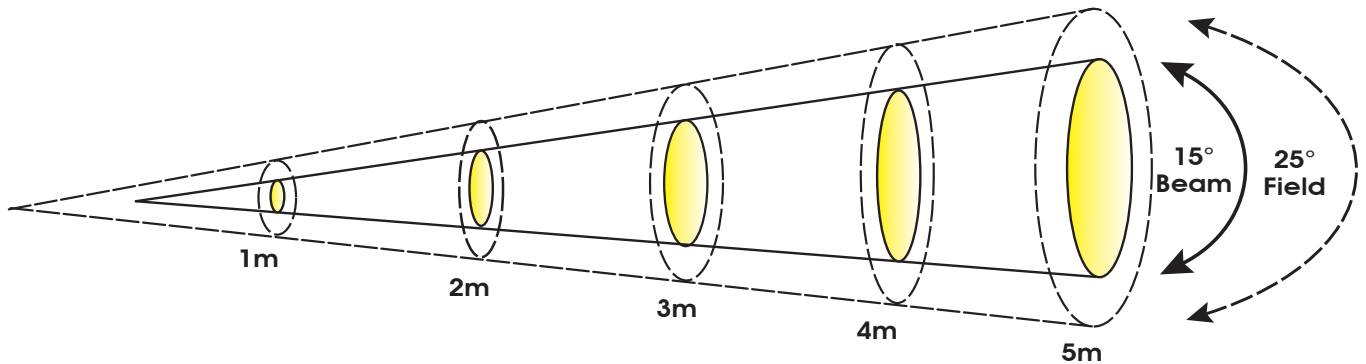

## Photometric Data

Specifications are subject to change without any prior written notice.

	m		ft		m		ft		m		ft		m		ft	
Distance	1	3.3	2	6.6	3	9.8	4	13.1	5	16.4						
15° Beam Diameter	0.66	2.2	0.84	2.8	1.18	3.9	1.35	4.4	1.62	5.3						
25° Field Diameter	0.75	2.5	1.18	3.9	1.63	5.3	2.07	6.8	2.51	8.2						
<b>Photometrics</b>	<b>lux</b>	<b>fc</b>	<b>lux</b>	<b>fc</b>	<b>lux</b>	<b>fc</b>	<b>lux</b>	<b>fc</b>	<b>lux</b>	<b>fc</b>	<b>lux</b>	<b>fc</b>	<b>lux</b>	<b>fc</b>	<b>lux</b>	<b>fc</b>
RED LEDs	6,458	600	1,860	173	930	86	526	49	331	31						
GREEN LEDs	7,110	661	2,140	199	1,078	100	606	56	395	37						
BLUE LEDs	10,620	987	3,030	281	1,520	141	841	78	552	51						
FULL ON	24,200	2,248	7,110	661	3,230	300	1,925	179	1,250	116						