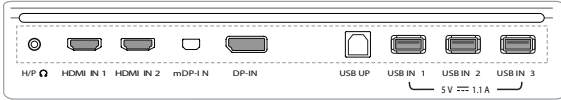

Rear Jack Panel

31MU97C-B