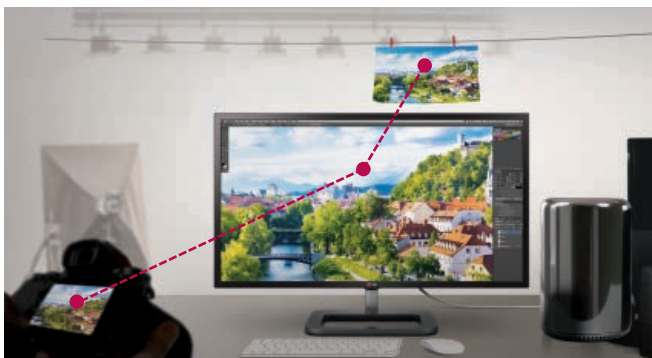

DIGITAL CINEMA 4K (4096x2160) RESOLUTION

The 31MU97 delivers 4K (4096x2160) resolution across a 31" display, providing crisp images with a significant amount of pixels on-screen. 4K (4096x2160) resolution displays over four times the resolution of standard 1920x1080 FHD, and over half a million more pixels than UHD resolution (3840x2160). The most intricate details are displayed perfectly for creative professionals.

SINGLE STREAM TRANSPORT

Supports SST (Single Stream Transport) technology that delivers Digital Cinema 4K resolution from a single source. A smooth viewing experience is achieved while previewing film content without any image sync issues or image tearing like that of other 4K monitors with limited MST (Multi-Stream Transport) or Tiled technology.

IPS DISPLAY WITH ADOBE® RGB OVER 99.5%

By supporting Adobe RGB over 99.5% with IPS technology, the 31MU97 minimizes color differences and color loss by using a wide color gamut and color temperature that covers both sRGB and CMYK color ranges. As a result, retouching of photos on the 31MU97 creates final images with vivid and vibrant colors that other VA or LCDs cannot.

DCI-P3 DIGITAL CINEMA COLOR STANDARD

The 31MU97 with DCI-P3 Digital Cinema Color Standard reproduces the full dynamic range of shadow, color, saturation and brightness of content accurately throughout post-production, matching what will be seen in the theater. On-site, superfine editing and over all control can be achieved while using a preview camera.

Shooting with on-site preview camera

Full dynamic ranges are accurately reproduced in post-production.

On-screen color is accurately reproduced.