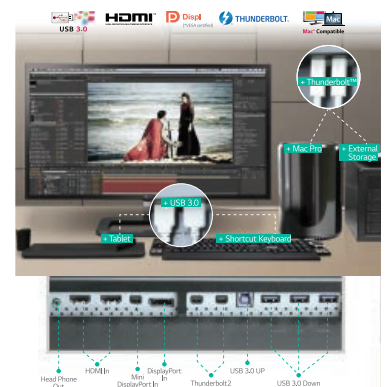

MAC COMPATIBLE/MULTI-PORTS

You can connect to various devices with the HDMIx2, MiniDP, Display ports and USB 3.0 ports. And with two Thunderbolt™ ports to directly connect a Mac PC or Pegasus2 storage directly to transmit data faster than a USB 3.0. Also, the configured USB Up and three USB 3.0 ports allow you to directly connect a tablet and external HD.