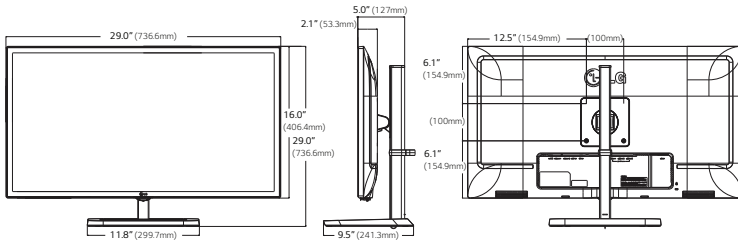

# Digital Cinema 4K Monitor For Creative Professionals

▶ **31MU97C-B**

31" class (31.0"/787.4mm diagonal)

▶ **31MU97Z-B**

31" class (31.0"/787.4mm diagonal)

## Dimensions

## Rear Jack Panel

31MU97C-B

31MU97Z-B

PANEL	Model	31MU97C-B	31MU97Z-B
	Panel Size	31" class (31.0" diagonal)	
	Panel Type	IPS	
	Color Gamut (CIE1976)	Adobe RGB over 99.5% / DCI-P3 97%	
	Color Depth (Number of Colors)	10bit	
	Pixel Pitch (mm)	0.0567mm x 0.1701mm	
	Aspect Ratio	17:9	
	Native Resolution	4096 x 2160	
	Brightness	320 cd/m <sup>2</sup>	
	Contrast Ratio (Typ.)	1,000:1	
	Dynamic CR (DCR)	On/Off	
	Response Time	5ms (G to G)	
	Viewing Angle	178°/178°	
	Surface Treatment	Advanced Anti-Glare Treatment of the Front Polarizer	
SIGNAL (INPUT)	HDMI	Yes (x2, ver 1.4)	
	DisplayPort	Yes (x1, ver 1.2)	
	Mini DisplayPort	Yes (x1, ver 1.2)	
	Thunderbolt x 2	No	Yes
	USB	3 (3.0)	
AUDIO (OUTPUT)	Headphone Out	Yes	
	SPEAKER	Type: Yes	
	Audio Output (Watt)	5W x 2	