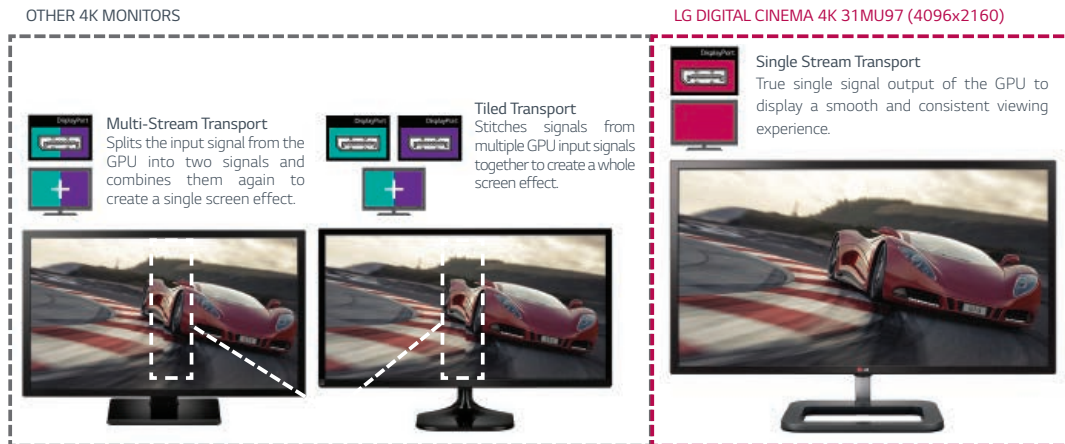

Vesa™ Compliant Wall Mountable

MAC Compatible

3-Year Limited Warranty Parts/Labor/Backlight

DIGITAL CINEMA 4K (4096x2160) RESOLUTION

The 31MU97 delivers 4K (4096x2160) resolution across a 31" display, providing crisp images with a significant amount of pixels on-screen. 4K (4096x2160) resolution displays over four times the resolution of standard 1920x1080 FHD, and over half a million more pixels than UHD resolution (3840x2160). The most intricate details are displayed perfectly for creative professionals.

SINGLE STREAM TRANSPORT

Supports SST (Single Stream Transport) technology that delivers Digital Cinema 4K resolution from a single source. A smooth viewing experience is achieved while previewing film content without any image sync issues or image tearing like that of other 4K monitors with limited MST (Multi-Stream Transport) or Tiled technology.