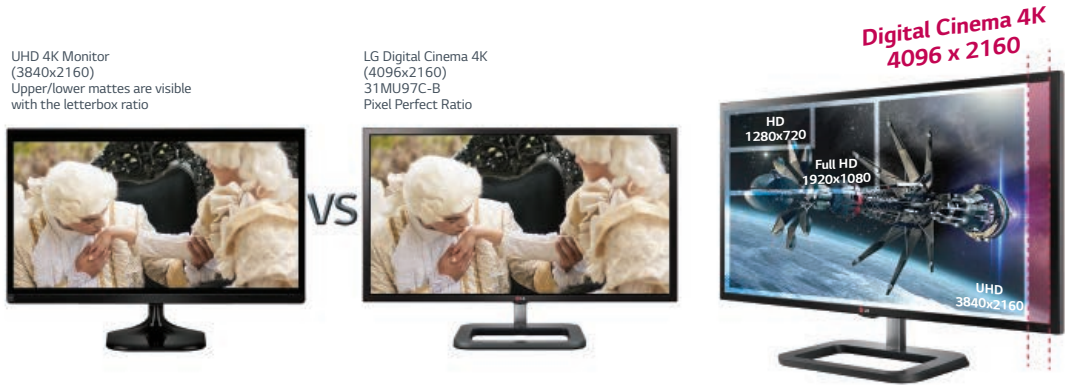

Vesa™ Compliant Wall Mountable

MAC Compatible

3-Year Limited Warranty Parts/Labor/Backlight

DIGITAL CINEMA 4K (4096x2160) RESOLUTION

The 31MU97 delivers 4K (4096x2160) resolution across a 31" display, providing crisp images with a significant amount of pixels on-screen. 4K (4096x2160) resolution displays over four times the resolution of standard 1920x1080 FHD, and over half a million more pixels than UHD resolution (3840x2160). The most intricate details are displayed perfectly for creative professionals.

SINGLE STREAM TRANSPORT

Supports SST (Single Stream Transport) technology that delivers Digital Cinema 4K resolution from a single source. A smooth viewing experience is achieved while previewing film content without any image sync issues or image tearing like that of other 4K monitors with limited MST (Multi-Stream Transport) or Tiled technology.