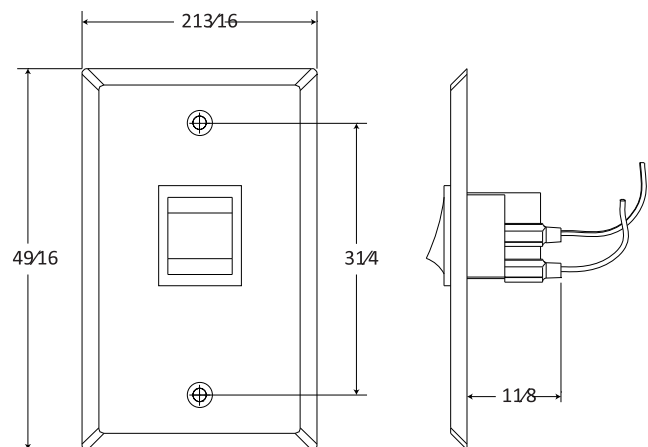

CIB4

CALL-IN

Call-In Switch with Momentary (Normally Open)
Rocker Actuator, Privacy Function, Single-Gang

GENERAL DESCRIPTION

The CIB4 is a single-gang call-in switch with a momentary (normally open) rocker actuator and privacy function in a brushed stainless steel finish. "CALL" and "PRIV" are hot stamped on the switch. #6-32 hardware included.

INTENDED USE - Indoor Environment

MECHANICAL SPECIFICATIONS

Mounting	Single-Gang Electrical Box, 2 1/8"D
Audio Connection	3" Color Coded Leads, Pre-Cut

RECOMMENDED QUAM COMPONENTS

Single-Gang Enclosure	Surface Mount : SE4W
-----------------------	----------------------