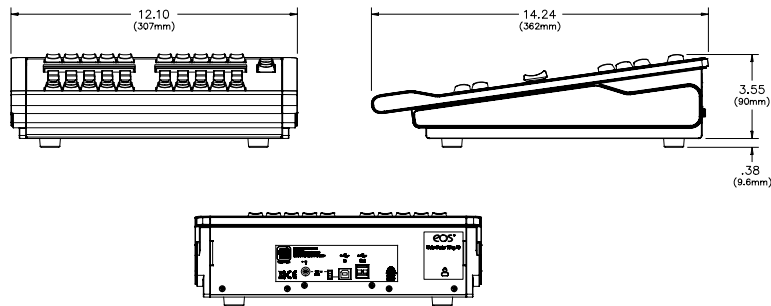

PHYSICAL

Eos Motorized Fader Wing Dimensions*

MODEL	HEIGHT		WIDTH		DEPTH	
	inches	mm	inches	mm	inches	mm
Eos MFW 20	4.27	109	19.67	500	13.42	341
Eos MFW 10	4.27	109	12.22	310	13.42	341
Eos PGW with Flight Case	12.45	316	31.59	802	20.47	520

Eos Motorized Fader Wing Weights*

MODEL	WEIGHT		SHIPPING WEIGHT	
	lbs	kgs	lbs	kgs
Eos MFW 20	10.7	4.9	17.1	7.8
Eos MFW 10	6.2	2.8	12.5	5.7

*Weights and dimensions typical

EOS MOTORIZED FADER WING 10