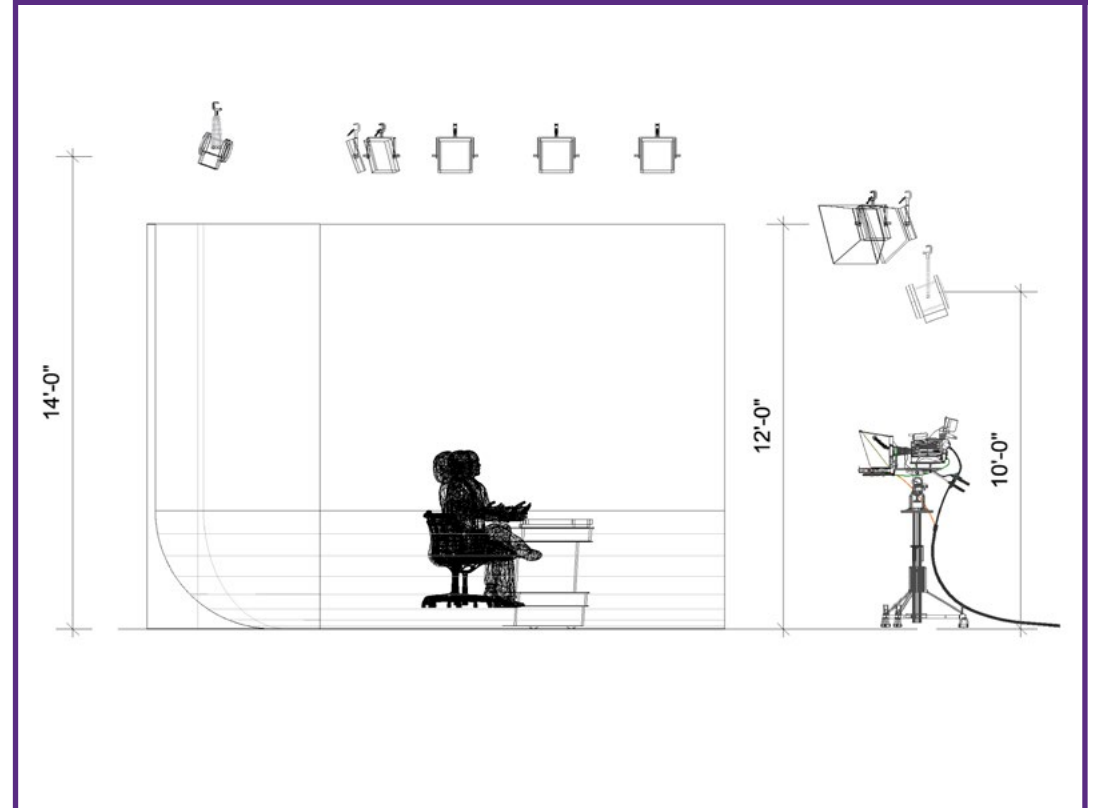

2 PERSON INTERVIEW

PLAN VIEW

SECTION VIEW

3 WALL CYC WITH 3 TALENT

STANDING/MOVING

PLAN VIEW

SECTION VIEW

NEWS DESK

WITH 4 POSITIONS

PLAN VIEW

SECTION VIEW

VIRTUAL SET

WITH 3 TALENT SEATED

PLAN VIEW

SECTION VIEW

CHROMA KEY SCREEN

WITH 1 TALENT POSITION

PLAN VIEW

SECTION VIEW