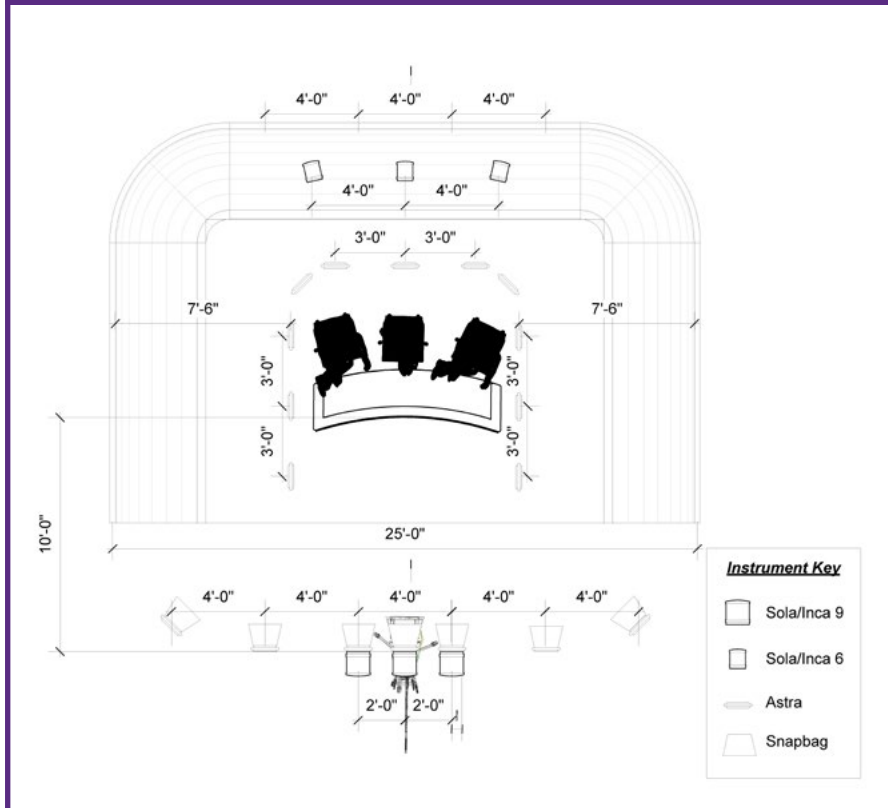

WITH 4 POSITIONS

PLAN VIEW

SECTION VIEW

VIRTUAL SET

WITH 3 TALENT SEATED

PLAN VIEW

SECTION VIEW

CHROMA KEY SCREEN

WITH 1 TALENT POSITION

PLAN VIEW

SECTION VIEW