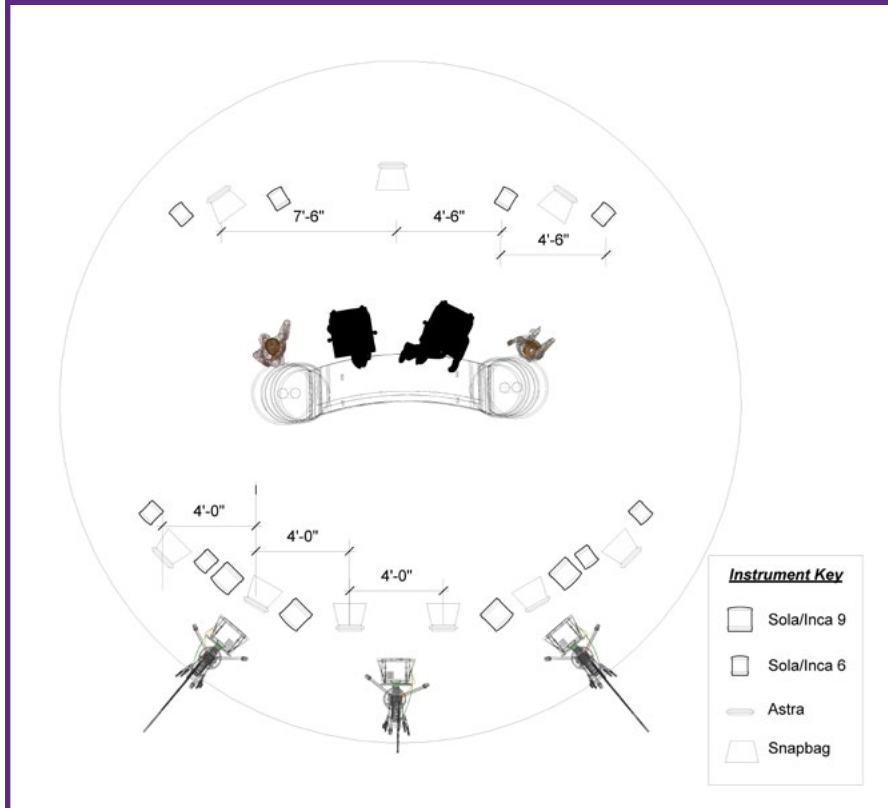

2 PERSON INTERVIEW

PLAN VIEW

SECTION VIEW

3 WALL CYC WITH 3 TALENT

STANDING/MOVING

PLAN VIEW

SECTION VIEW

NEWS DESK

WITH 4 POSITIONS

PLAN VIEW

SECTION VIEW

VIRTUAL SET

WITH 3 TALENT SEATED

PLAN VIEW

SECTION VIEW

CHROMA KEY SCREEN

WITH 1 TALENT POSITION

PLAN VIEW

SECTION VIEW