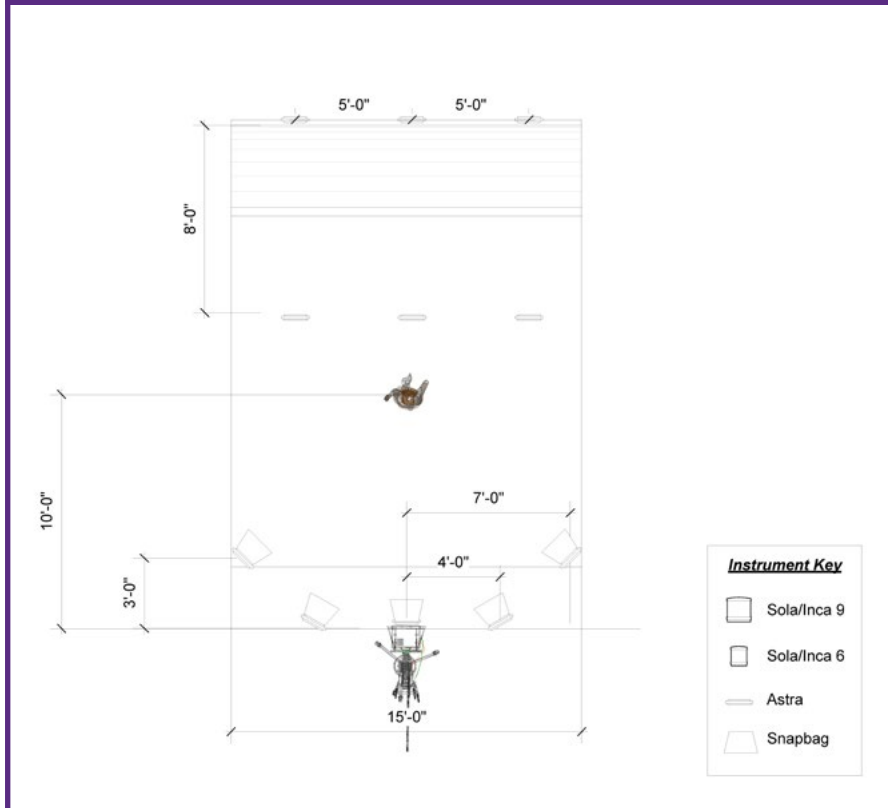

2 PERSON INTERVIEW

PLAN VIEW

SECTION VIEW

3 WALL CYC WITH 3 TALENT

STANDING/MOVING

PLAN VIEW

SECTION VIEW

NEWS DESK

WITH 4 POSITIONS

PLAN VIEW

SECTION VIEW

VIRTUAL SET

WITH 3 TALENT SEATED

PLAN VIEW

SECTION VIEW

CHROMA KEY SCREEN

WITH 1 TALENT POSITION

PLAN VIEW

SECTION VIEW