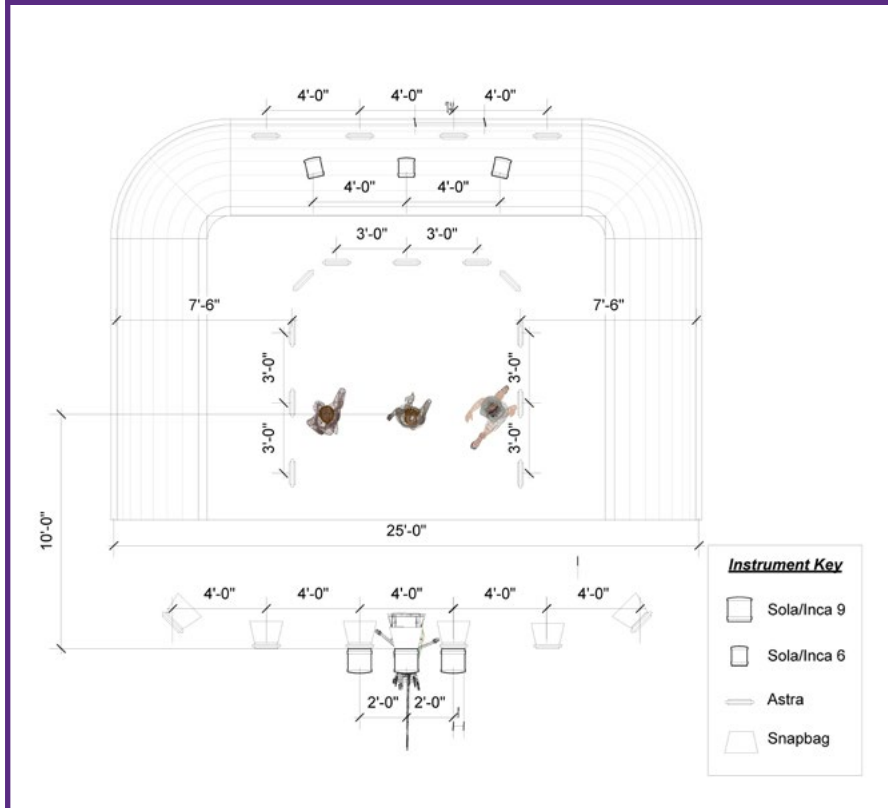

2 PERSON INTERVIEW

PLAN VIEW

SECTION VIEW

3 WALL CYC WITH 3 TALENT

STANDING/MOVING

PLAN VIEW

SECTION VIEW

NEWS DESK

WITH 4 POSITIONS

PLAN VIEW

SECTION VIEW

VIRTUAL SET

WITH 3 TALENT SEATED

PLAN VIEW

SECTION VIEW

CHROMA KEY SCREEN

WITH 1 TALENT POSITION

PLAN VIEW

SECTION VIEW