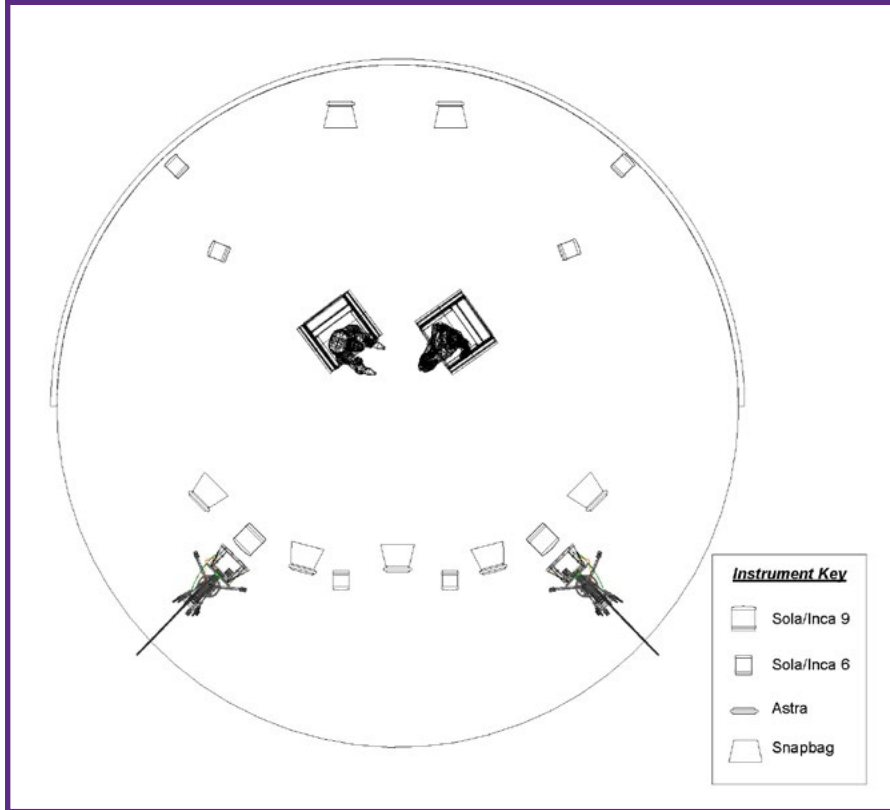

2 PERSON INTERVIEW

PLAN VIEW

SECTION VIEW

3 WALL CYC WITH 3 TALENT

STANDING/MOVING

PLAN VIEW

SECTION VIEW

NEWS DESK

WITH 4 POSITIONS

PLAN VIEW

SECTION VIEW

VIRTUAL SET

WITH 3 TALENT SEATED

PLAN VIEW

SECTION VIEW

CHROMA KEY SCREEN

WITH 1 TALENT POSITION

PLAN VIEW

SECTION VIEW