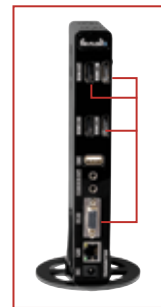

Transmitter back

Plug in up to four (4) AV source devices and easily switch between them with the included remote control

Receiver back

Three (3) output port options available — ideal for virtually any output device

INPUTS (TRANSMITTER)

3 x HDMI
1 x HDMI Pass-Thru
1 x VGA: High Density 15-Pin D-Sub (RGB)
1 x Component & Composite (via included dongle)
AUDIO IN: - 1 x 3.5mm Audio Jack
1 x IR Port
1 x LAN (Ethernet): RJ45 Jack

OUTPUTS (RECEIVER)

1 x HDMI
1 x Composite Video & Stereo Audio
1 x Component Video & Stereo Audio (Mini Jack)
1 x USB Type A (Female)
AUDIO OUT: - 1 x 3.5mm Audio Jack - 1 x Stereo RCA Audio Jack
1 x IR Port
1 x LAN (Ethernet): RJ45 Jack