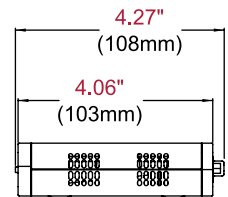

Model Numbers

HDS300	PeerAir™ Pro Wireless AV Multi-Display System
HDS300-2	Multicast: Two PeerAir™ Pro Wireless Receivers
HDS300-3	Multicast: Three PeerAir™ Pro Wireless Receivers
HDS300-4	Multicast: Four PeerAir™ Pro Wireless Receivers
HDS300-5	Multicast: Five PeerAir™ Pro Wireless Receivers
HDS300-6	Multicast: Six PeerAir™ Pro Wireless Receivers

INPUTS (TRANSMITTER)

3 x HDMI
1 x HDMI Pass-Thru
1 x VGA: High Density 15-Pin D-Sub (RGB)
1 x Component & Composite (via included dongle)
AUDIO IN: - 1 x 3.5mm Audio Jack
1 x IR Port
1 x LAN (Ethernet): RJ45 Jack

OUTPUTS (RECEIVER)

1 x HDMI
1 x Composite Video & Stereo Audio
1 x Component Video & Stereo Audio (Mini Jack)
1 x USB Type A (Female)
AUDIO OUT: - 1 x 3.5mm Audio Jack - 1 x Stereo RCA Audio Jack
1 x IR Port
1 x LAN (Ethernet): RJ45 Jack

Product Specifications