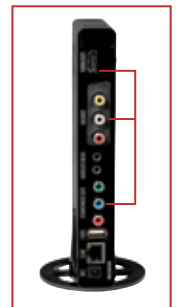

HDS300,
HDS300-2, -3, -4, -5, -6

peerAir™ | PRO

Wireless AV Multi-Display System

When running cables is not an option, stream HD content wirelessly with the PeerAir™ Pro Wireless AV Multi-Display System. With four inputs and the ability to multicast to up to six displays, this wireless workhorse streams Full HD 1080p and passive 3D signals up to 210ft (64m) to an HDTV, projector or any other display. For new installations and retrofits alike, this kit is a time-saving tool for professional AV integrators in both commercial and residential applications.

The Peerless-AV® PeerAir™ Pro Multi-Display System provides Full HD 1080p streaming for up to six displays.

Additional Features

- ✓ Full HD 1080p (60Hz) (24/30 fps) and passive 3D signal flow, ideal for ultra-fast signal streaming
- ✓ Long range, high-quality streaming up to 210ft (64m)* with no reduction of picture quality
- ✓ Multicast up to six PeerAir™ Pro Wireless Receivers**
- ✓ Transmits through walls and ceilings for multi-room streaming capability
- ✓ The PeerAir™ Pro (802.11n) creates it's own network without interfering with existing WiFi networks
- ✓ Built-in IR does not require line-of-sight placement to control source devices such as a DVR/ set-top box, satellite box, Blu-ray®/ DVD player, media server, VCR or game console
- ✓ Plug and play set up requires no software or driver installation

Transmitter back

Plug in up to four (4) AV source devices and easily switch between them with the included remote control

Receiver back

Three (3) output port options available — ideal for virtually any output device

INPUTS (TRANSMITTER)

3 x HDMI
1 x HDMI Pass-Thru
1 x VGA: High Density 15-Pin D-Sub (RGB)
1 x Component & Composite (via included dongle)
AUDIO IN: - 1 x 3.5mm Audio Jack
1 x IR Port
1 x LAN (Ethernet): RJ45 Jack