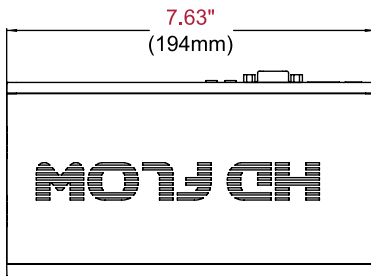

Accessories

HDS300-R:	PeerAir™ Pro Wireless Receiver***
HDS-ASE:	Wireless Tx/Rx Security Enclosure for use with PeerAir™ Pro Models
HDS-S:	Wall Shelf for use with PeerAir™ Pro models

*** Requires transmitter and push button scan pairing.

All dimensions = inch (mm)

TOP VIEW