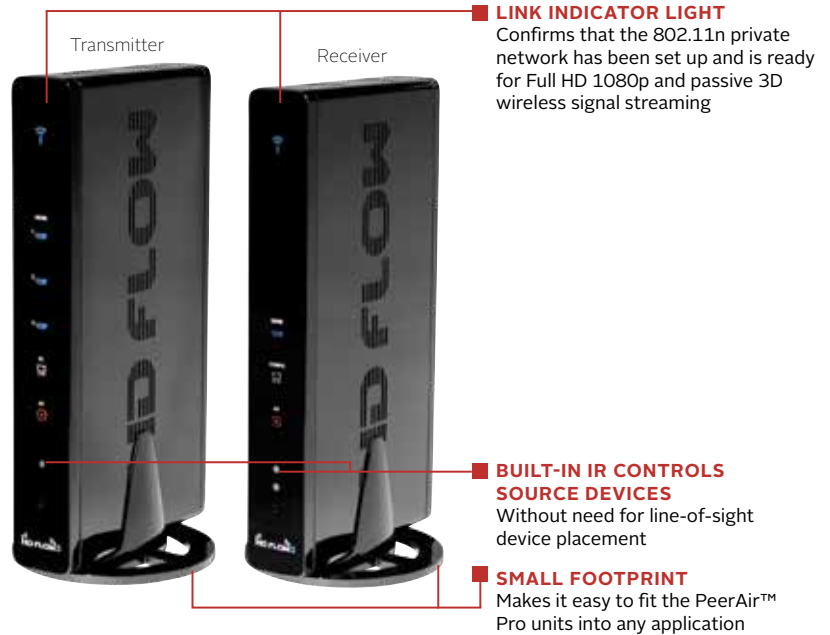

HDS300,
HDS300-2, -3, -4, -5, -6

peerAir™ | PRO

Wireless AV Multi-Display System

When running cables is not an option, stream HD content wirelessly with the PeerAir™ Pro Wireless AV Multi-Display System. With four inputs and the ability to multicast to up to six displays, this wireless workhorse streams Full HD 1080p and passive 3D signals up to 210ft (64m) to an HDTV, projector or any other display. For new installations and retrofits alike, this kit is a time-saving tool for professional AV integrators in both commercial and residential applications.

The Peerless-AV® PeerAir™ Pro Multi-Display System provides Full HD 1080p streaming for up to six displays.

Additional Features

- ✓ Full HD 1080p (60Hz) (24/30 fps) and passive 3D signal flow, ideal for ultra-fast signal streaming
- ✓ Long range, high-quality streaming up to 210ft (64m)* with no reduction of picture quality
- ✓ Multicast up to six PeerAir™ Pro Wireless Receivers**
- ✓ Transmits through walls and ceilings for multi-room streaming capability
- ✓ The PeerAir™ Pro (802.11n) creates it's own network without interfering with existing WiFi networks
- ✓ Built-in IR does not require line-of-sight placement to control source devices such as a DVR/ set-top box, satellite box, Blu-ray®/ DVD player, media server, VCR or game console
- ✓ Plug and play set up requires no software or driver installation

Transmitter back

Plug in up to four (4) AV source devices and easily switch between them with the included remote control

Receiver back

Three (3) output port options available — ideal for virtually any output device

INPUTS (TRANSMITTER)

3 x HDMI
1 x HDMI Pass-Thru
1 x VGA: High Density 15-Pin D-Sub (RGB)
1 x Component & Composite (via included dongle)
AUDIO IN: - 1 x 3.5mm Audio Jack
1 x IR Port
1 x LAN (Ethernet): RJ45 Jack