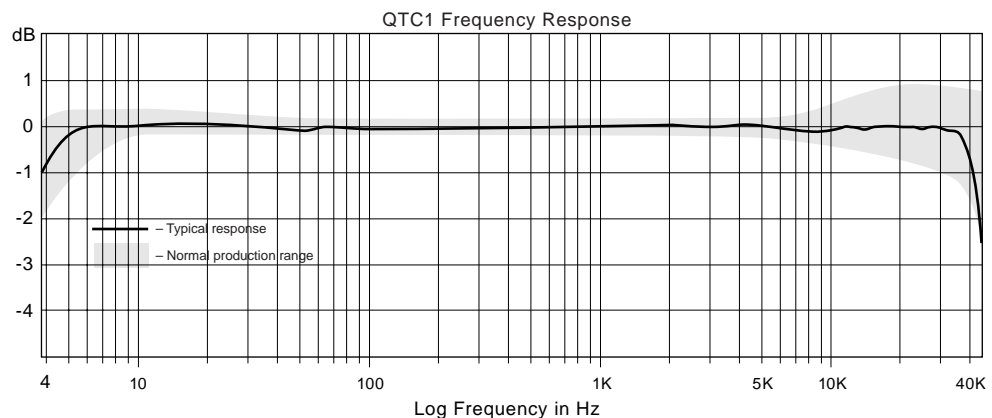

Earthworks QTC1

quiet time coherent omni

MICROPHONE SPECIFICATIONS

Frequency response on axis: ± 1 dB 4 Hz to 40 kHz,

Polar pattern: Omnidirectional

Sensitivity: 30 mV/Pa (-30.5 dBV/Pa)

Power requirements: 48V Phantom, 10mA

Max acoustic input: 142 db SPL with 5K ohm load

Peak output voltage: 3V into 1K ohm, 10V into 5K

Output: XLR intended to drive a balanced input (Pin 2+)

Min output load: 600 ohms at pin 2 and pin 3

Noise: 22dB SPL equivalent (A weighted)

Dimensions (L x D): 229mm x 22mm (9 x .860 inches)

Weight: 225g (.5 lb)

Earthworks QTC1 provides flat, extended frequency response, superb impulse response, very high sensitivity and that great Earthworks sound with lower self noise. It is an extraordinarily accurate microphone, typically within ± 0.5 dB from 20Hz to 20kHz. More importantly, the QTC1's impulse response is the cleanest we have measured. Impulse information embedded within the tones of music is the detail needed to capture the experience of being there. Clean impulse performance allows the QTC1 to transduce wave forms exactly. The QTC1 provides a true and accurate representation of sonic events as they happened in the air, the experience of being there. Quiet, lifelike realism will be yours.