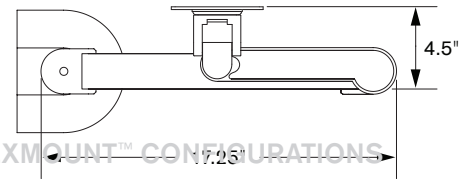

## FEATURES

- ▲ Reposition the monitor with one hand – no knobs to turn
- ▲ Extends up to 27", folds to just 3", vertical range of 18"
- ▲ Tilt monitor up to 200 degrees
- ▲ Includes FLEXmount™ – six different mounting options in one kit
- ▲ Compatible with all VESA® monitors – includes 75mm and 100mm VESA® mounting plates
- ▲ Includes cable management system – cables concealed in arm

## Specifications

**SIDE VIEW**  
Vertical Range

**TOP VIEW**  
Horizontal Range

**TOP VIEW**  
Arm Folded

### CAPABILITIES

Vertical range .....	18" (+/- 9" from horizontal)
Horizontal range .....	27"
Rotation .....	360 degrees at three joints
Monitor tilt .....	200 degrees
Monitor pivot .....	Landscape to portrait
Monitor compatibility .....	VESA® 75mm and 100mm
Cable management .....	Cables are concealed in arm
Mounting options .....	FLEXmount™, Slatwall, Wall, Thru-Desk
Monitor weight/model number .....	2 - 13 lbs / 7500-500
	6 - 21 lbs / 7500-800
	8 - 27 lbs / 7500-1000
	13.5 - 44 lbs / 7500-HD-1500