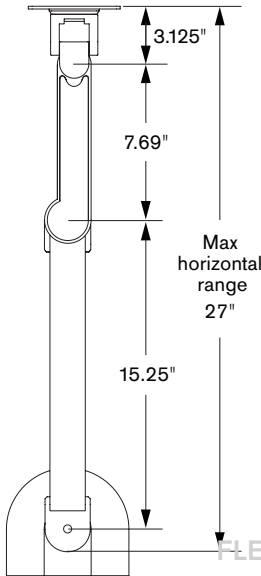

## FEATURES

- ▲ Reposition the monitor with one hand – no knobs to turn
- ▲ Extends up to 27", folds to just 3", vertical range of 18"
- ▲ Tilt monitor up to 200 degrees
- ▲ Includes FLEXmount™ – six different mounting options in one kit
- ▲ Compatible with all VESA® monitors – includes 75mm and 100mm VESA® mounting plates
- ▲ Includes cable management system – cables concealed in arm

Folds into 3" of space

18" of vertical range

Over 200 degrees of monitor tilt

## Specifications

**SIDE VIEW**  
Vertical Range

**TOP VIEW**  
Horizontal Range

**TOP VIEW**  
Arm Folded

### CAPABILITIES

Vertical range .....	18" (+/- 9" from horizontal)
Horizontal range .....	27"
Rotation .....	360 degrees at three joints
Monitor tilt .....	200 degrees
Monitor pivot .....	Landscape to portrait
Monitor compatibility .....	VESA® 75mm and 100mm
Cable management .....	Cables are concealed in arm
Mounting options .....	FLEXmount™, Slatwall, Wall, Thru-Desk
Monitor weight/model number .....	2 - 13 lbs / 7500-500
	6 - 21 lbs / 7500-800
	8 - 27 lbs / 7500-1000
	13.5 - 44 lbs / 7500-HD-1500