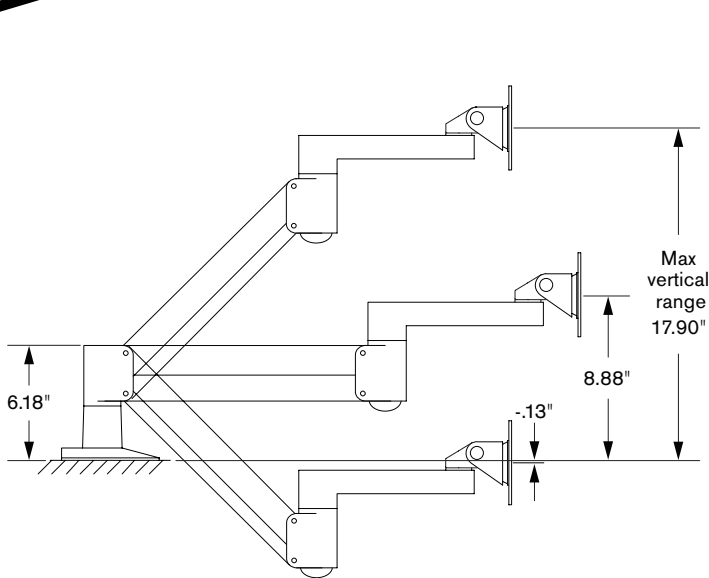

## FEATURES

- ▲ Reposition the monitor with one hand – no knobs to turn
- ▲ Extends up to 27", folds to just 3", vertical range of 18"
- ▲ Tilt monitor up to 200 degrees
- ▲ Includes FLEXmount™ – six different mounting options in one kit
- ▲ Compatible with all VESA® monitors – includes 75mm and 100mm VESA® mounting plates
- ▲ Includes cable management system – cables concealed in arm

Folds into 3" of space

18" of vertical range

Over 200 degrees of monitor tilt

## Specifications

**SIDE VIEW**  
Vertical Range

**TOP VIEW**  
Horizontal Range

**TOP VIEW**  
Arm Folded

### CAPABILITIES

Vertical range .....	18" (+/- 9" from horizontal)
Horizontal range .....	27"
Rotation .....	360 degrees at three joints
Monitor tilt .....	200 degrees
Monitor pivot .....	Landscape to portrait
Monitor compatibility .....	VESA® 75mm and 100mm
Cable management .....	Cables are concealed in arm
Mounting options .....	FLEXmount™, Slatwall, Wall, Thru-Desk
Monitor weight/model number .....	2 - 13 lbs / 7500-500
	6 - 21 lbs / 7500-800
	8 - 27 lbs / 7500-1000
	13.5 - 44 lbs / 7500-HD-1500