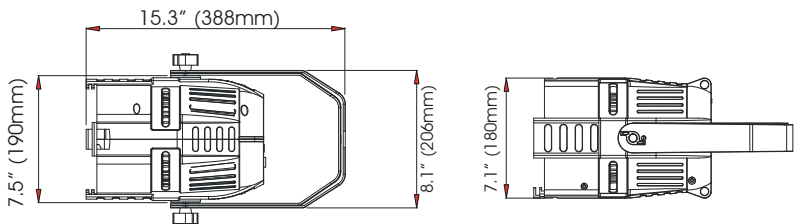

DIMENSIONAL DIAGRAM

OPTIONAL ACCESSORIES

ORDER CODE	ITEM
TRIGGER CLAMP	Heavy Duty Wrap Around Hook Style Clamp
BD-06	Barn Door
EWDMMXSYSTEM	Wireless DMX System (1 Transmitter, 1 Receiver)
EWDMMXT	Wireless DMX Transmitter
EWDMMXR	Wireless DMX Receiver
PLC3	3' (1m) PowerCON PRO Link Cable
PLC6	6' (1.8m) PowerCON PRO Link Cable
AC5PDMX5PRO	5 ft. (1.5m) 5pin PRO DMX Cable
AC5PDMX10PRO	10 ft. (3m) 5pin PRO DMX Cable
	Additional Cable Lengths Available