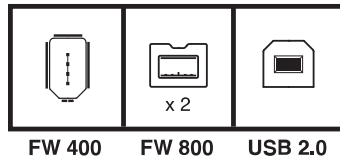

Oxford 944 Chipset

Internal Power Supply

Ultra Quiet Cooling Fan

Interfaces

1500 SERIES

800 SERIES

Item SKUs

SKU	Description	Wt	UPC
HDX1500-0500GBLB	HDX1500 Series with a 500GB 7200 RPM HDD	5.4 lbs	890504002231
HDX1500-1000GBLB	HDX1500 Series with a 1TB 7200 RPM HDD	5.4 lbs	890504002224
HDX1500-2000GBLB	HDX1500 Series with a 2TB 7200 RPM HDD	5.6 lbs	890504002521
HDX1500-3000GBLB	HDX1500 Series with a 3TB 7200 RPM HDD	6 lbs	890504002361
HDX1500-4000GBLB	HDX1500 Series with a 4TB 7200 RPM HDD	6 lbs	890504002354
HDX1500-6000GBLB	HDX1500 Series with a 6TB 7200 RPM HDD	6.2 lbs	890504002347
HDX800-0500GBLB	HDX800 Series with a 500GB 7200 RPM HDD	5 lbs	890504002262
HDX800-1000GBLB	HDX800 Series with a 1TB 7200 RPM HDD	5 lbs	890504002255
HDX800-2000GBLB	HDX800 Series with a 2TB 7200 RPM HDD	5.2 lbs	890504002538
HDX800-3000GBLB	HDX800 Series with a 3TB 7200 RPM HDD	5.6 lbs	890504002378
HDX800-4000GBLB	HDX800 Series with a 4TB 7200 RPM HDD	5.6 lbs	890504002644
HDX800-6000GBLB	HDX800 Series with a 6TB 7200 RPM HDD	5.8 lbs	890504002385

Packaging Dimensions: 13L x 3W x 11H **Master Carton Capacity =** 5 pcs **Dimensions:** 17L x 13W x 13H

*One GB is equal to one billion bytes and 1TB equals 1000GB (1 Trillion bytes) when referring to hard drive capacity. Usable capacity will vary from the stated capacity due to formatting and partitioning of the hard drive in addition to other factors.