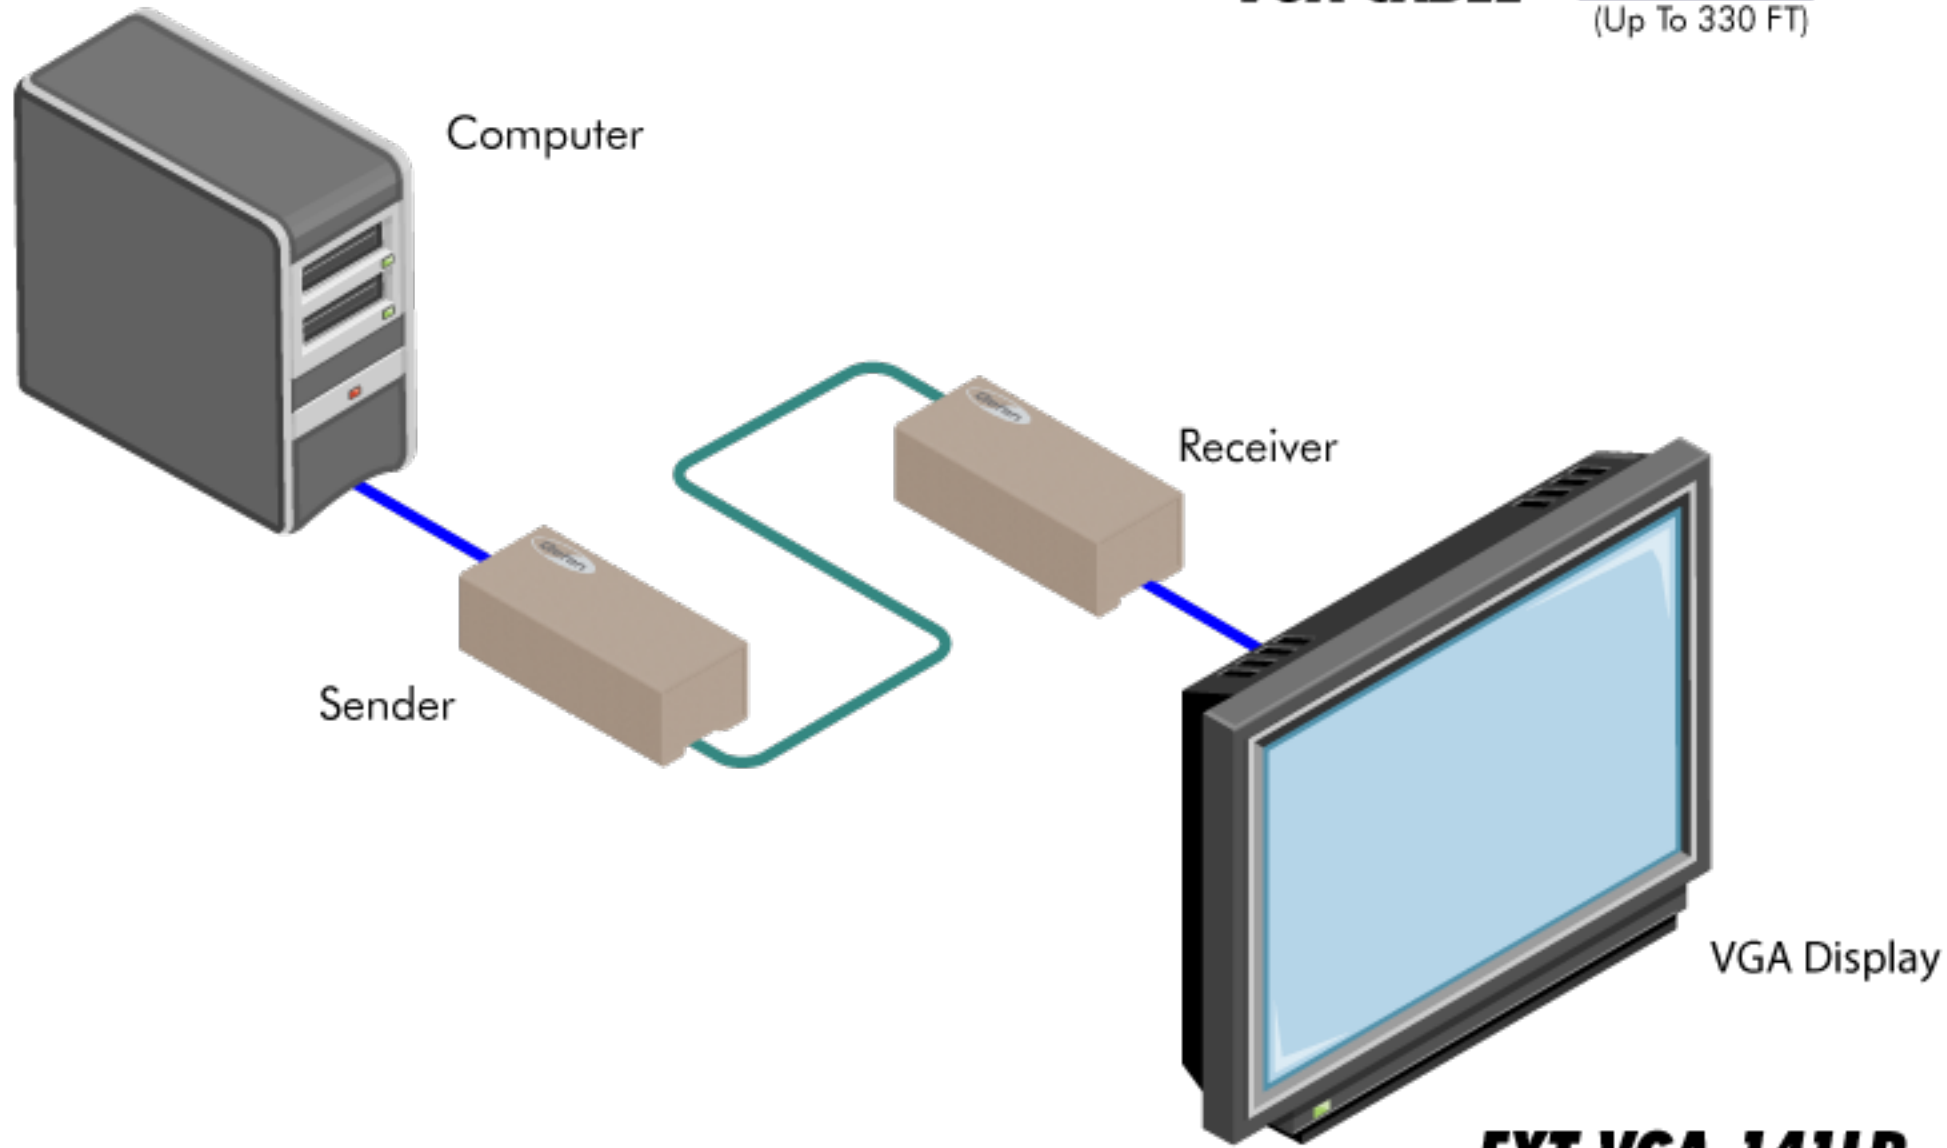

CAT-5 CABLE

VGA CABLE

(Up To 330 FT)

EXT-VGA-141LR