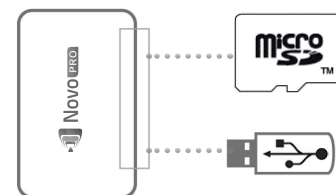

Easy QR Code Login

Connect up to 64 Students

Integrate Online Resources

Display 1080p Content at 60 FPS Smooth Video

4K Available Using a microSD Card Only

Dual-Network Support

Present without a PC

Puts Teachers in Control of Classroom Activities

Lock and Unlock Student Mobile Devices
Preview Student Screen

Monitor Individual Progress with Polling / Voting

Wireless File Sharing

Encourages Teamwork and Supports Personalized Learning

Display up to Four Windows Simultaneously on One Screen