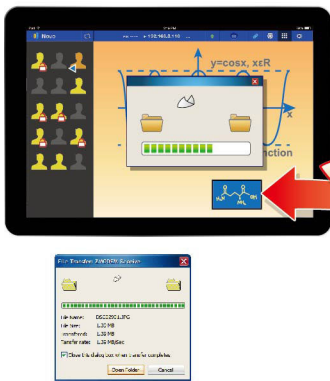

Easy QR Code Login

Connect up to 64 Students

Integrate Online Resources

Display 1080p Content at 60 FPS Smooth Video

4K Available Using a microSD Card Only

Dual-Network Support

Present without a PC

Puts Teachers in Control of Classroom Activities

Lock and Unlock Student Mobile Devices
Preview Student Screen

Monitor Individual Progress with Polling / Voting

Wireless File Sharing

Encourages Teamwork and Supports Personalized Learning

Display up to Four Windows Simultaneously on One Screen

Virtual Whiteboard Using Tablets

On-Screen Annotation Mark-up and Distribution

Optional Feature: The Launcher

- A USB-Connected Device with Software Preloaded
- Simply Click to Display the Computer Screen
- A True Plug-n-Play-n-Display Solution