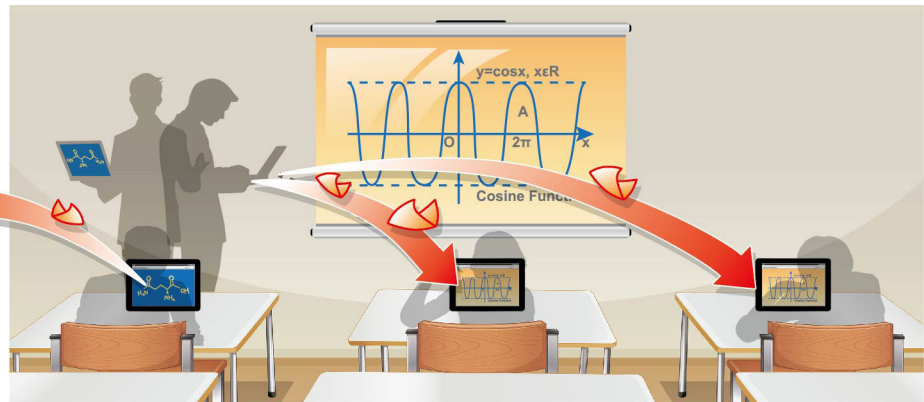

The NovoPRO

NovoPRO is a wireless presentation and collaboration system designed to support highly interactive and collaborative classroom learning activities. Teachers and students can interact and share digital content via their PCs, tablets, and smartphones.

NovoPRO is also a BYOD solution, supporting all major mobile devices, including Chromebooks. True screen mirroring from iPad, iPhone, and Android devices are supported.

NovoPRO features screen preview, 4-to-1 projection, video streaming, instant response system (IRS), file sharing, and access to cloud-based resources. This full HD system enables teachers to effectively direct classroom activities, track individual progress, and encourage personalized learning, all while promoting cooperation and collaboration in a digital educational environment.

Easy QR Code Login

Connect up to 64 Students

Integrate Online Resources

Display 1080p Content at 60 FPS Smooth Video

4K Available Using a microSD Card Only

Dual-Network Support

Present without a PC

Puts Teachers in Control of Classroom Activities

Lock and Unlock Student Mobile Devices
Preview Student Screen

Monitor Individual Progress with Polling / Voting

Wireless File Sharing

Encourages Teamwork and Supports Personalized Learning

Display up to Four Windows Simultaneously on One Screen