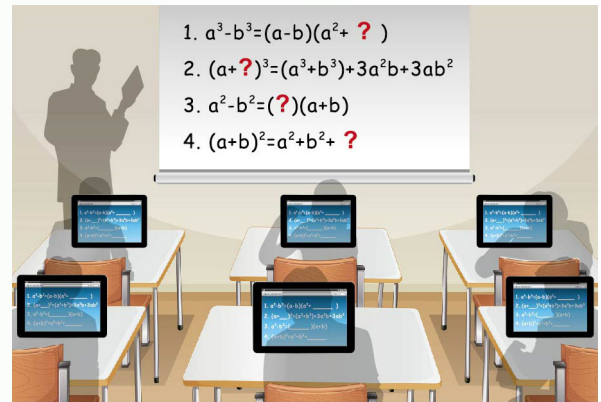

Easy QR Code Login

Connect up to 64 Students

Integrate Online Resources

Display 1080p Content at 60 FPS Smooth Video

4K Available Using a microSD Card Only

Dual-Network Support

Present without a PC

Puts Teachers in Control of Classroom Activities

Lock and Unlock Student Mobile Devices
Preview Student Screen

Monitor Individual Progress with Polling / Voting

Wireless File Sharing

Encourages Teamwork and Supports Personalized Learning

Display up to Four Windows Simultaneously on One Screen