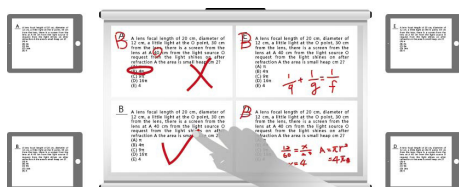

On-Screen Annotation Mark-up and Distribution