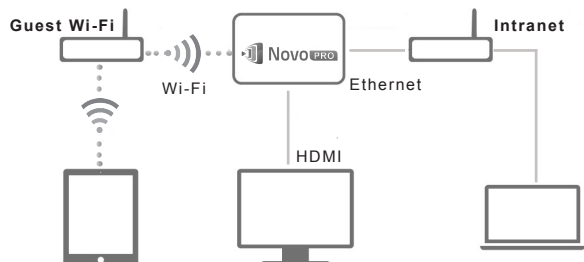

Easy QR Code Login

Connect up to 64 Students

Integrate Online Resources

Display 1080p Content at 60 FPS Smooth Video

4K Available Using a microSD Card Only

Dual-Network Support

Present without a PC

Puts Teachers in Control of Classroom Activities

Lock and Unlock Student Mobile Devices
Preview Student Screen

Monitor Individual Progress with Polling / Voting

Wireless File Sharing

Encourages Teamwork and Supports Personalized Learning

Display up to Four Windows Simultaneously on One Screen