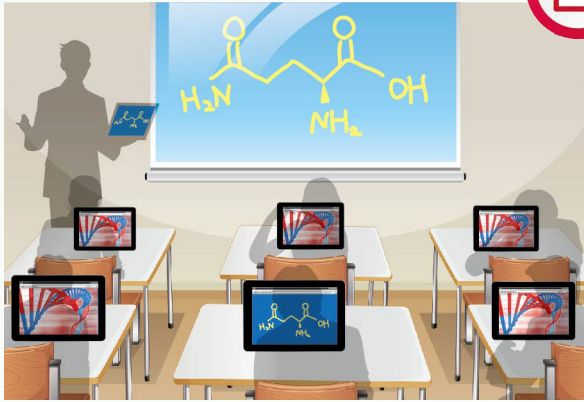

NovoPRO is also a BYOD solution, supporting all major mobile devices, including Chromebooks. True screen mirroring from iPad, iPhone, and Android devices are supported.

NovoPRO features screen preview, 4-to-1 projection, video streaming, instant response system (IRS), file sharing, and access to cloud-based resources. This full HD system enables teachers to effectively direct classroom activities, track individual progress, and encourage personalized learning, all while promoting cooperation and collaboration in a digital educational environment.

Easy QR Code Login

Connect up to 64 Students

Integrate Online Resources

Display 1080p Content at 60 FPS Smooth Video

4K Available Using a microSD Card Only

Dual-Network Support

Present without a PC

Puts Teachers in Control of Classroom Activities

Lock and Unlock Student Mobile Devices
Preview Student Screen

Monitor Individual Progress with Polling / Voting

Wireless File Sharing

Encourages Teamwork and Supports Personalized Learning

Display up to Four Windows Simultaneously on One Screen