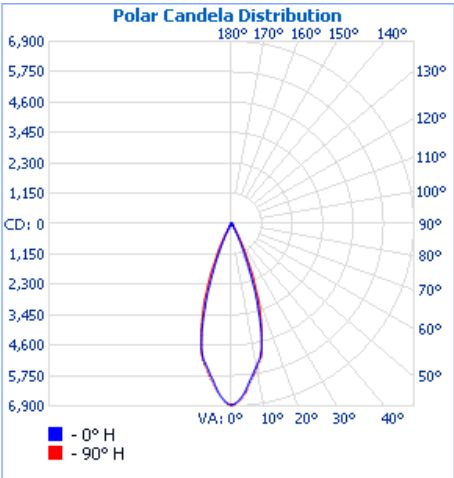

Product Data

Height	275 mm (10.8in), including surface mount base
Width	353 mm (13.9in)
Depth	90.6 mm (3.57in), excluding mounting base
Mounting	Integrated tilting surface-mount base
Source	High-brightness Red, Green and Blue LEDs
Standard Beam Angles	20° or 40°
Luminous Flux	2,480 lumens all colors on full
Lumen Maintenance	50,000 hrs L ₅₀ at 25°C
Housing	Die Cast Aluminum, powder-coated finish RAL7043
Weight	5.75 kg (12.7 lbs)
Connector	3-conductor whip for power, 1.5m (5ft) long 2-pair twisted whip for data, 1.5m (5ft) long
Lens	Tempered glass
Control	DMX-512 control, 3 addresses per fixture
Input Voltage	100V–240V AC, 50 / 60Hz
Power Consumption	72W
Temperature Range	-20°C to 40°C (-4°F ~104°F) start-up temperature -40°C to 40°C (-40°F ~104°F) operating temperature
Protection Rating	IP66, Wet location listed, IK09
Certifications	UL / cUL, FCC Class A, CE, CB, CQC, PSE
Warranty	3 Years

Photometrics (Per IESNA LM-79):

Vaya Flood MP G2 RGB, 20deg

Polar Candela Distribution

Illuminance at a Distance

	Center Beam LUX	Beam Width	
8.33M	213 LUX	3.13 M	3.31 M
16.67M	53.3 LUX	6.26 M	6.62 M
25.00M	23.7 LUX	9.40 M	9.93 M
33.33M	13.3 LUX	12.53 M	13.24 M
41.67M	8.52 LUX	15.66 M	16.55 M
50.00M	5.92 LUX	18.79 M	19.86 M

■ Vert. Spread: 21.3°
■ Horiz. Spread: 22.5°

Im = 3.28ft

Vaya Flood MP G2 RGB, 40deg

Polar Candela Distribution

Illuminance at a Distance

	Center Beam LUX	Beam Width	
8.33M	98.6 LUX	5.18 M	5.50 M
16.67M	24.6 LUX	10.36 M	10.99 M
25.00M	11.0 LUX	15.54 M	16.49 M
33.33M	6.16 LUX	20.72 M	21.99 M
41.67M	3.94 LUX	25.90 M	27.49 M
50.00M	2.74 LUX	31.08 M	32.98 M

■ Vert. Spread: 34.5°
■ Horiz. Spread: 36.5°

Im = 3.28ft

Dimensions:

Ordering Codes:

Product	Philips 12NC	Item Number	Beam Angle	Certification
Vaya Flood MP G2 RGB	912400133978	316-000016-01	20°	CE / CQC / PSE
Vaya Flood MP G2 RGB	912400133979	316-000016-02	40°	CE / CQC / PSE
Vaya Flood MP G2 RGB	912400133981	316-000016-05	20°	UL / cUL
Vaya Flood MP G2 RGB	912400133982	316-000016-06	40°	UL / cUL