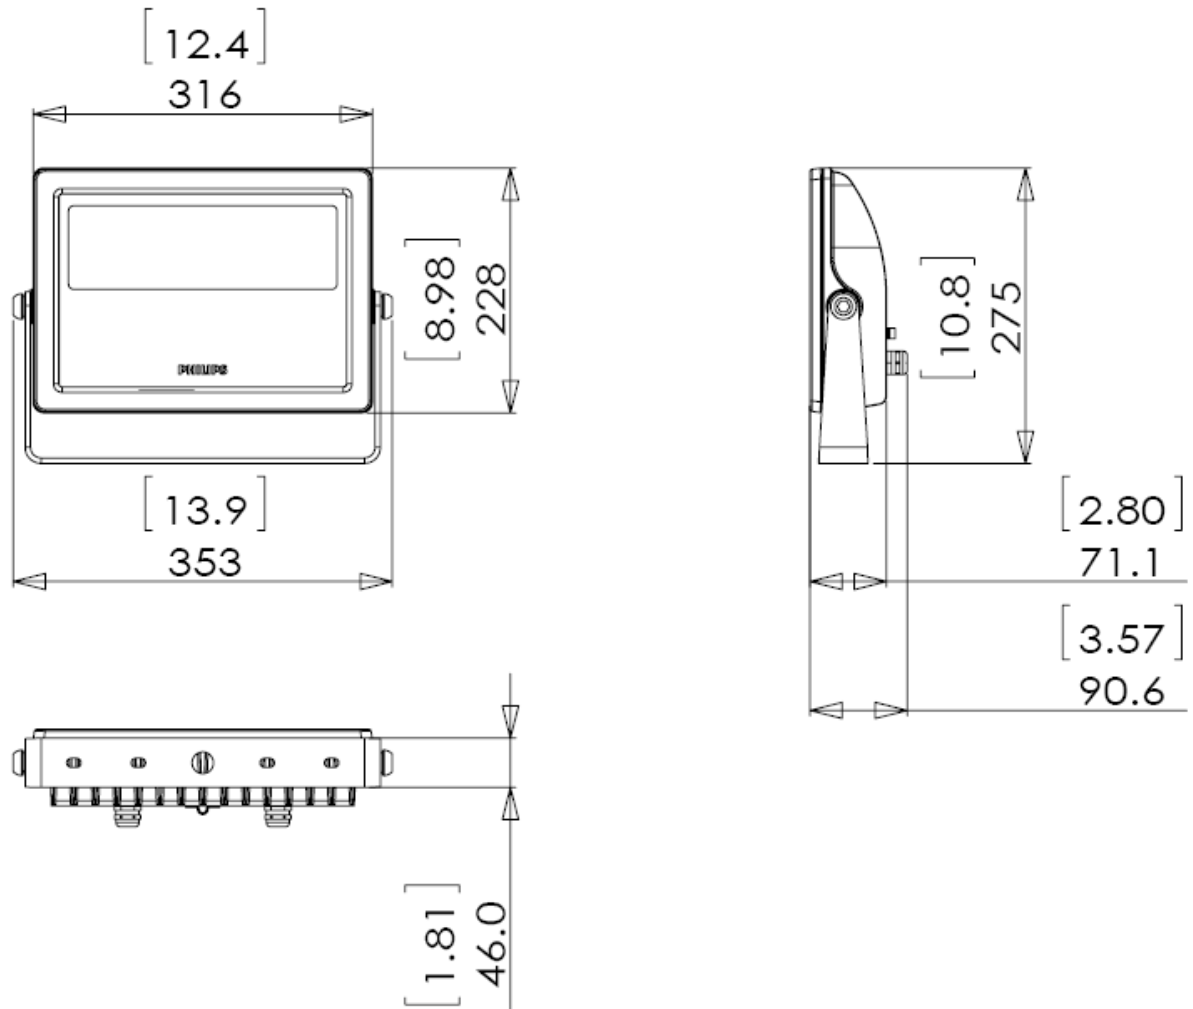

Product Data

Height	275 mm (10.8in), including surface mount base
Width	353 mm (13.9in)
Depth	90.6 mm (3.57in), excluding mounting base
Mounting	Integrated tilting surface-mount base
Source	High-brightness Red, Green and Blue LEDs
Standard Beam Angles	20° or 40°
Luminous Flux	2,480 lumens all colors on full
Lumen Maintenance	50,000 hrs L ₅₀ at 25°C
Housing	Die Cast Aluminum, powder-coated finish RAL7043
Weight	5.75 kg (12.7 lbs)
Connector	3-conductor whip for power, 1.5m (5ft) long 2-pair twisted whip for data, 1.5m (5ft) long
Lens	Tempered glass
Control	DMX-512 control, 3 addresses per fixture
Input Voltage	100V–240V AC, 50 / 60Hz
Power Consumption	72W
Temperature Range	-20°C to 40°C (-4°F ~104°F) start-up temperature -40°C to 40°C (-40°F ~104°F) operating temperature
Protection Rating	IP66, Wet location listed, IK09
Certifications	UL / cUL, FCC Class A, CE, CB, CQC, PSE
Warranty	3 Years

Photometrics (Per IESNA LM-79):

Vaya Flood MP G2 RGB, 20deg

Polar Candela Distribution

Illuminance at a Distance

	Center Beam LUX	Beam Width	
8.33M	213 LUX	3.13 M	3.31 M
16.67M	53.3 LUX	6.26 M	6.62 M
25.00M	23.7 LUX	9.40 M	9.93 M
33.33M	13.3 LUX	12.53 M	13.24 M
41.67M	8.52 LUX	15.66 M	16.55 M
50.00M	5.92 LUX	18.79 M	19.86 M

■ Vert. Spread: 21.3°
■ Horiz. Spread: 22.5°

Im = 3.28ft

Vaya Flood MP G2 RGB, 40deg

Polar Candela Distribution

Illuminance at a Distance

	Center Beam LUX	Beam Width	
8.33M	98.6 LUX	5.18 M	5.50 M
16.67M	24.6 LUX	10.36 M	10.99 M
25.00M	11.0 LUX	15.54 M	16.49 M
33.33M	6.16 LUX	20.72 M	21.99 M
41.67M	3.94 LUX	25.90 M	27.49 M
50.00M	2.74 LUX	31.08 M	32.98 M

■ Vert. Spread: 34.5°
■ Horiz. Spread: 36.5°

Im = 3.28ft

Dimensions:

Ordering Codes:

Product	Philips 12NC	Item Number	Beam Angle	Certification
Vaya Flood MP G2 RGB	912400133978	316-000016-01	20°	CE / CQC / PSE
Vaya Flood MP G2 RGB	912400133979	316-000016-02	40°	CE / CQC / PSE
Vaya Flood MP G2 RGB	912400133981	316-000016-05	20°	UL / cUL
Vaya Flood MP G2 RGB	912400133982	316-000016-06	40°	UL / cUL