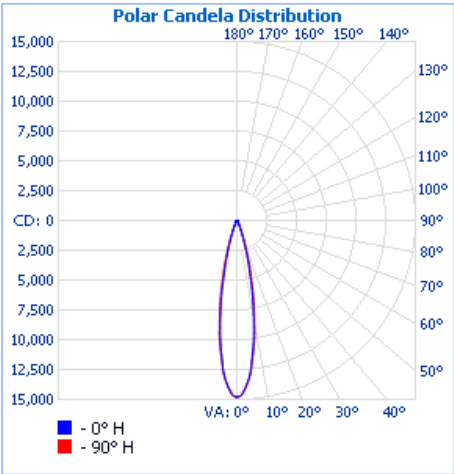

Key Features

- Die-cast aluminium housing & tempered glass
- IP66 rating for outdoor use
- Available with standard 20° or 40° beams
- Auto-ranging 100V – 240V 50 / 60Hz input
- DMX-512 control
- 3-Year Warranty

Product Data

Height	275 mm (10.8in), including surface mount base
Width	353 mm (13.9in)
Depth	90.6 mm (3.57in), excluding mounting base
Mounting	Integrated tilting surface-mount base
Source	High-brightness Red, Green and Blue LEDs
Standard Beam Angles	20° or 40°
Luminous Flux	2,480 lumens all colors on full
Lumen Maintenance	50,000 hrs L ₅₀ at 25°C
Housing	Die Cast Aluminum, powder-coated finish RAL7043
Weight	5.75 kg (12.7 lbs)
Connector	3-conductor whip for power, 1.5m (5ft) long 2-pair twisted whip for data, 1.5m (5ft) long
Lens	Tempered glass
Control	DMX-512 control, 3 addresses per fixture
Input Voltage	100V–240V AC, 50 / 60Hz
Power Consumption	72W
Temperature Range	-20°C to 40°C (-4°F ~104°F) start-up temperature -40°C to 40°C (-40°F ~104°F) operating temperature
Protection Rating	IP66, Wet location listed, IK09
Certifications	UL / cUL, FCC Class A, CE, CB, CQC, PSE
Warranty	3 Years

Photometrics (Per IESNA LM-79):

Vaya Flood MP G2 RGB, 20deg

Polar Candela Distribution

Illuminance at a Distance

	Center Beam LUX	Beam Width	
8.33M	213 LUX	3.13 M	3.31 M
16.67M	53.3 LUX	6.26 M	6.62 M
25.00M	23.7 LUX	9.40 M	9.93 M
33.33M	13.3 LUX	12.53 M	13.24 M
41.67M	8.52 LUX	15.66 M	16.55 M
50.00M	5.92 LUX	18.79 M	19.86 M

■ Vert. Spread: 21.3°
■ Horiz. Spread: 22.5°

Im = 3.28ft

Vaya Flood MP G2 RGB, 40deg

Polar Candela Distribution

Illuminance at a Distance

	Center Beam LUX	Beam Width	
8.33M	98.6 LUX	5.18 M	5.50 M
16.67M	24.6 LUX	10.36 M	10.99 M
25.00M	11.0 LUX	15.54 M	16.49 M
33.33M	6.16 LUX	20.72 M	21.99 M
41.67M	3.94 LUX	25.90 M	27.49 M
50.00M	2.74 LUX	31.08 M	32.98 M