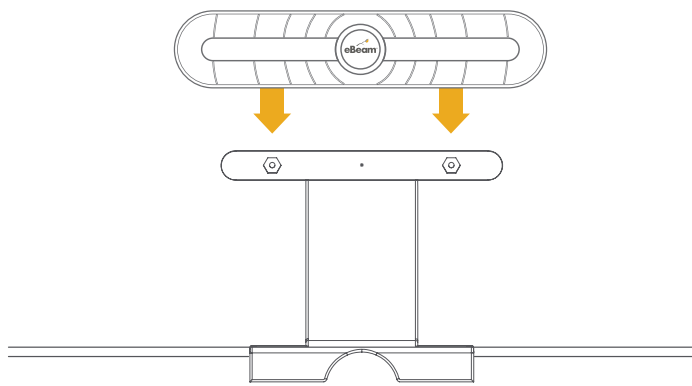

Recommended Display Specifications

Resolution: 1080p (1920 x 1080 px)

Illumination: LED backlit LCD**

Size: 40" to 80"

Bezel Depth: <1/4" (6.35mm)

**It is important that the display is LED backlit to keep the temperature of the display surface close to room temperature. Plasma TVs and older LCD TVs are not ideal for use with eBeam Edge.

Getting Started

- 1 Remove the LCD bracket from the packaging and remove the paper from the double sided adhesive as shown:

- 2 Install the LCD bracket on the top of the display near the center as shown in the figure to the right. Press and hold the bracket firmly to the TV frame to ensure the adhesive sticks. (It can be removed from the TV by pulling the adhesive tabs parallel to the TV frame.)

- 3 Attach the eBeam receiver to the bracket using the magnetic mounts on the bracket.

Getting Started (continued)

- 4 Pinch the eBeam to press the center button on the eBeam Edge to invoke calibration.