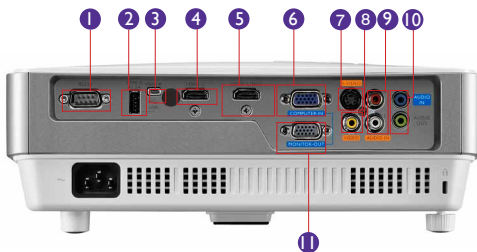

Input and Output Terminals

- | | |
|-----------------------------|------------------------------|
| 1 RS232 (DB-9pin) | 7 S-Video (Mini DIN 4-pin) |
| 2 USB 1.5A (Type A) | 8 Composite Video in |
| 3 USB (Type Mini-B) | 9 Audio in/L/R (RCA) |
| 4 HDMI | 10 Audio In/Out (Mini Jack) |
| 5 HDMI/MHL | 11 Monitor out (D-sub 15pin) |
| 6 Computer in (D-sub 15pin) | |