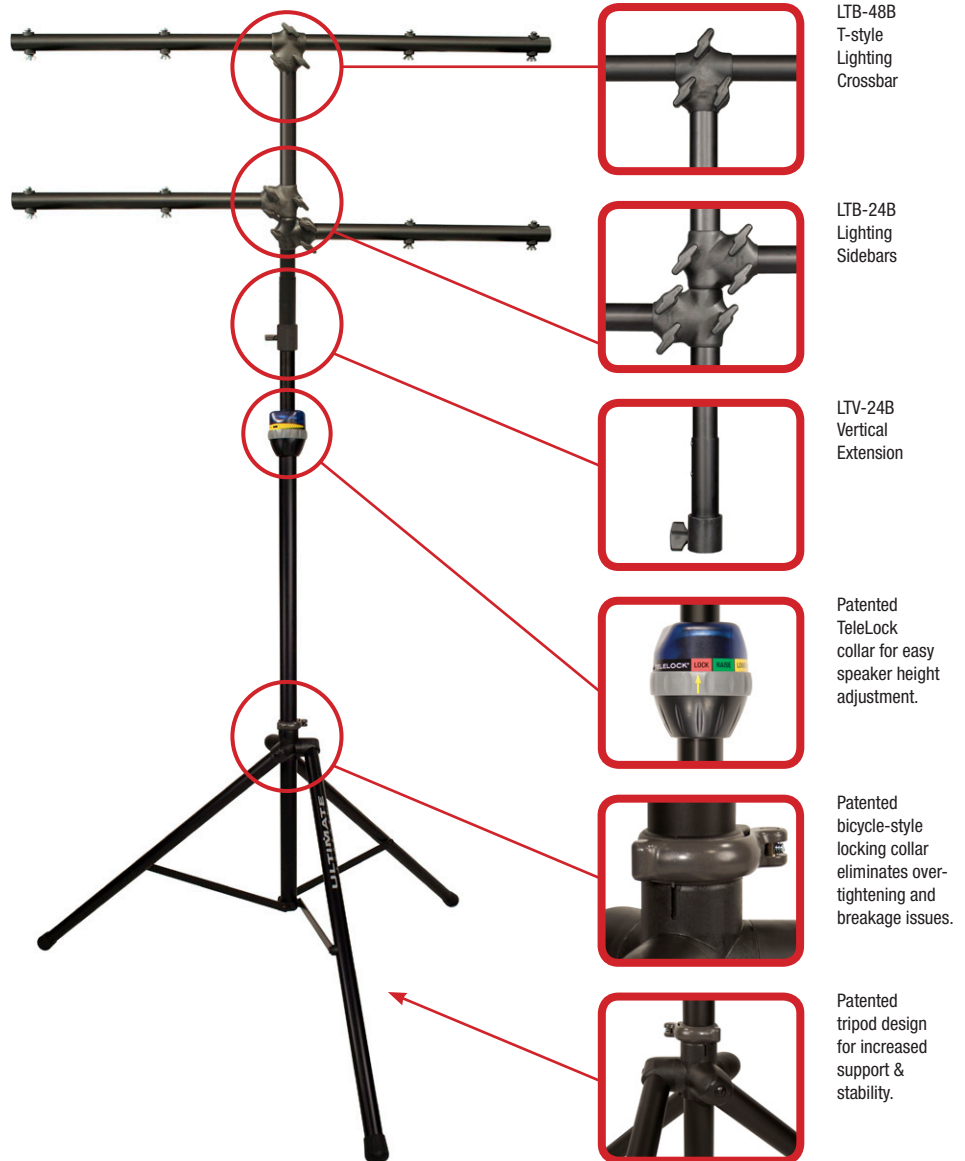

LTV-24B Vertical Extension

The LTV-24B is a 24-inch vertical extension tube that fits on top of the LT-99. While the tripod stand is plenty tall on its own, by adding the LTV-24B to the stand, we make it plenty tall for all your lighting needs! With the addition of the LTB-48B t-style lighting crossbar and LTB-24B, you have a professional, sturdy lighting tree.

LTB-48B T-style Lighting Crossbar

The LTB-48B is a 48" T-style lighting crossbar that features four pre-drilled holes for mounting your lighting equipment to - we've even included mounting hardware to get you started. It's constructed with thick-walled aluminum so while it's amazingly light, it's rated for use with C-clamps (not included). The LTB-48B also includes two UNF-150 mounting brackets for mounting lighting equipment, such as dimmer packs, to the lighting tree.

LTB-24B Lighting Sidebars

The LTB-24B is a great and flexible way to add more lights to your Ultimate Support lighting tree. It features two 24" sidebars that mount to the LTV-24B Vertical Extension. The two sidebars are height-adjustable, so you can mount them where you need them on the pole for maximum flexibility. Each LTB-24B sidebar features two pre-drilled holes for mounting your lighting equipment to (mounting hardware included).

LT-99B SPECS

- LT-99B #17347 — black
- Included Components: TS-99B aluminum tripod stand, LTV-24B 24" Vertical Extension, LTB-48B 48" T-style Lighting Crossbar, LTB-24B 24" Lighting Sidebars (Qty: 2)
- Base Diameter: 62" (1575 mm)
- Height: 7' 2" to 11' 2" (2184 mm to 3406 mm)
- Weight: 19.6 lbs (8 kg)
- Telescoping Tube Diameter: 1.5" (38 mm)
- Adapter Diameter: 1.375" (35 mm)
- Load Capacity: 150 lbs. (68.2 kg)