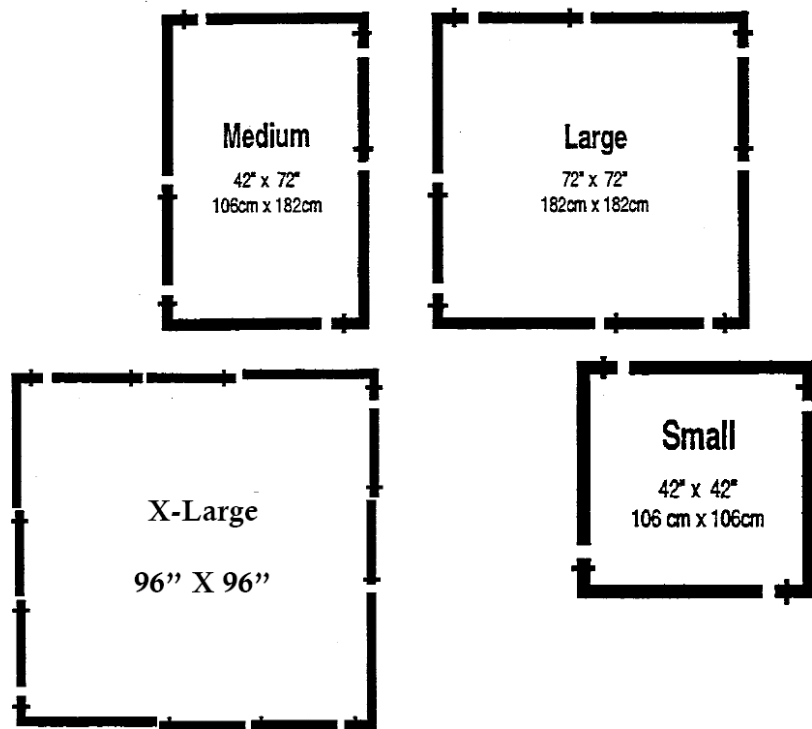

Setup Instructions

Scrim Jim

Style Series: 1809-1898

Description

Scrim Jim is a strong, collapsible diffusion and reflection system offering the ultimate in flexibility and control. Frames are made of lightweight aircraft aluminum. Modular construction allows you to create four easy-to-handle frame sizes that are all collapsible to 42" in length. Fabrics are of the highest quality and have hook and loop tape sewn around the perimeter for an even, taut and secure fit to the frame, to withstand strong winds.

INSTRUCTIONS

1. **Frame Assembly:**
2. Small – 4 Corner Pieces
   - Medium – 4 Corner Pieces
     2 Extensions
   - Large – 4 Corner Pieces
     4 Extensions
   - X-Large – 4 Corner Pieces
     8 Extensions

1. **Fabric Attachment:**
1. Attach all four Velcro corner tabs securely
  2. Connect velcro around perimeter

1. **Re-packing Frame:**
1. Build 2 layers (as shown below)
  2. Place one on top of the other, velcro to velcro