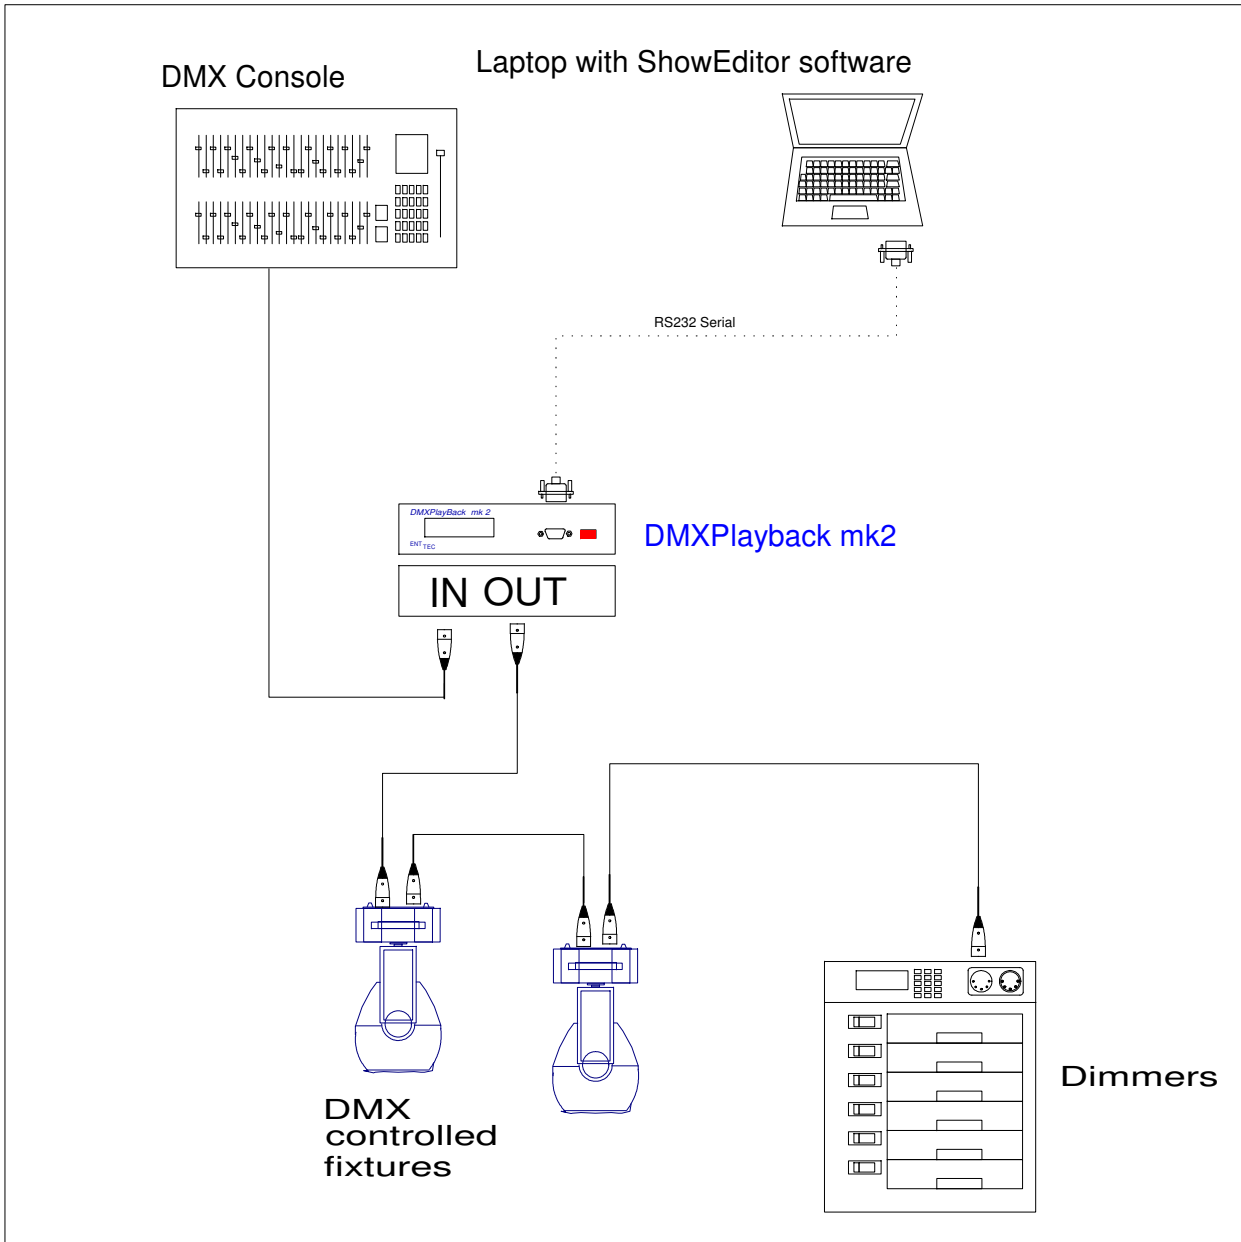

DMXPlayback Mk2

taking snapshots from DMX Input

P.O. Box 282
Kew, Vic 3101
Australia
+61 39 819 2433 Tel
+61 39 819 2733 Fax

ENTTEC PTY LTD

ENTTEC USA
SALES AND INFO
337 Court Street
Brooklyn, NY 11231
888 454-5922 Voice/Fax

PLATE

70014-1

RISER DIAGRAM
DMXPlayback Mk2 taking snapshots from DMX Input

SCALE: n/a
Some elements drawn out of scale for clarity
DRAWING DATE: 4/2/2007

DRAWN BY: J KUMIN