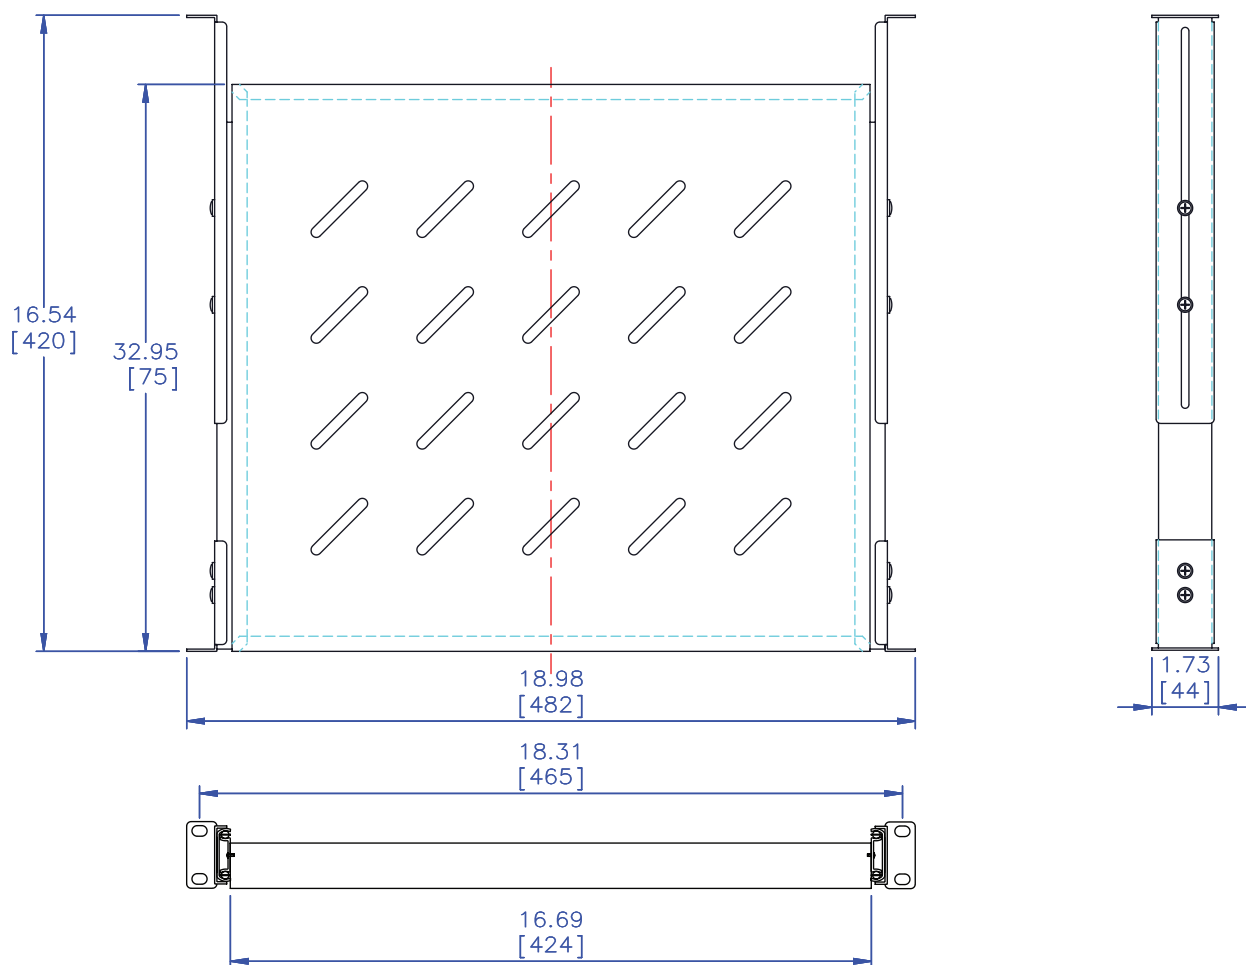

716408537566

GRW-SHELF1SLDGATOR
rackworksProduct Overview

Model	UPC	Description	Color
GRW-SHELF1SLD	716408537566	1U Sliding Shelf, 13.8" Deep	Black

Shipping Dimensions

Length (inches)	Width (inches)	Height (inches)	Weight (pounds)
23.82	21.26	4.72	8

Product Dimensions

Call Customer Service For Order Information

1-813-221-4191Visit Us Today Online @ www.gatorrackworks.com

Rev. 1 - 1/21/2015

GATOR
CO.