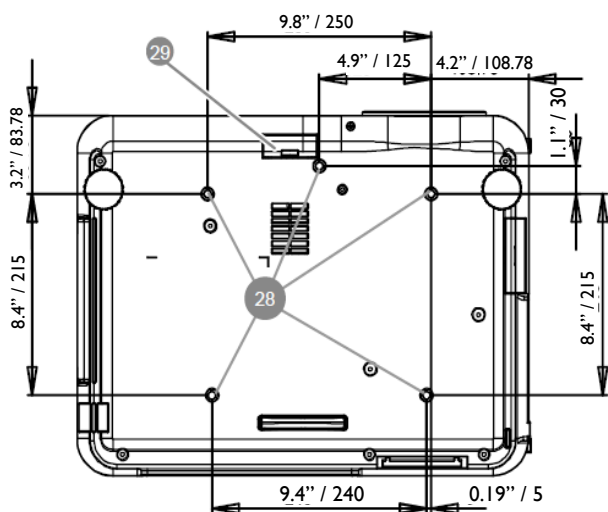

PW9520 | 12415

BenQ

Because it matters

PW9520 Digital Projector

Distance Chart

Screen Size						Wide Fix		Ultra Wide				Wide Zoom				Standard			
Diagonal		Width		Height		5J.JAM37.011		5J.JAM37.061				5J.JAM37.021				5J.JAM37.001			
						NA		Wide	Tele	Wide	Tele	Wide	Tele	Wide	Tele	Wide	Tele	Wide	Tele
(Inch)	(m)	(Inch)	(m)	(Inch)	(m)	(Inch)	(m)	(Inch)	(m)	(Inch)	(m)	(Inch)	(m)	(Inch)	(m)	(Inch)	(m)	(Inch)	(m)
80	2.03	68	1.72	42	1.08	54.7	1.39	53.3	1.35	67.3	1.71	89.3	2.27	128	3.25	123.1	3.13	162.3	4.12
100	2.54	85	2.15	53	1.35	68.8	1.75	67.1	1.7	84.5	2.15	112.1	2.85	160.5	4.08	154.5	3.93	203.5	5.17
120	3.05	102	2.58	64	1.62	82.9	2.11	80.9	2.05	101.8	2.59	135	3.43	193	4.9	186	4.72	244.7	6.22
150	3.81	127	3.23	79	2.02	104.1	2.64	101.6	2.58	127.6	3.24	169.2	4.3	241.7	6.14	233.1	5.92	306.5	7.79
200	5.08	153	3.88	95	2.42	139.4	3.54	136	3.45	170.8	4.34	226.4	5.75	322.9	8.2	311.7	7.92	409.6	10.4
300	7.62	254	6.46	159	4.04	210	5.33	204.9	5.2	257	6.53	340.6	8.65	485.3	12.33	468.9	11.91	615.7	15.64
400	10.16	339	8.62	212	5.38	280.6	7.13	273.8	6.95	343.2	8.72	454.8	11.55	647.7	16.45	626.1	15.9	821.9	20.88
500	12.7	424	10.77	265	6.73	351.2	8.92	342.7	8.7	429.4	10.91	569	14.45	810.1	20.58	783.3	19.9	1028	26.11

Ceiling Mount Chart

Dimensions

Units: inch / mm

*lens is not included

Because it matters