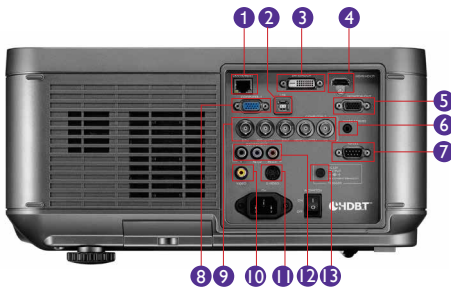

Input and Output Terminals - Left Side View

1 LAN (RJ45)	8 Computer 1 in (D-sub 15pin)
2 USB (Type Mini B)	9 Computer 2 in (5BNC, R/G/B/H/V)
3 DVI-D in	10 Video
4 HDMI	11 Component Video in (Y/Pb/Pr)
5 Monitor out (D-sub 15pin)	12 S-Video in (Mini Din 4 pin)
6 Wired Remote	13 12V Trigger
7 RS232 (DB-9pin)	

Specifications

Projection System	DLP®	
Native Resolution	WXGA (1280 x 800)	
Brightness	6,000 AL (Dual lamp, standard lens)	
Contrast Ratio	2,800:1	
Display Color	1.07 Billion Colors	
Lens (Lens not included)	F2.5, f=5.1mm	
Aspect Ratio	Native 16:10 (5 aspect ratio selectable)	
Image Size (Diagonal)	80"~500"	
Lamp Type	280W x 2	
Lamp (Normal/Economic Mode)*	2500/3500 hours	
Keystone Adjustment	Horizontal / Vertical ± 30 degrees	
Resolution Support	VGA(640 x 480) to WUXGA_RB(1920 x 1200)	
Horizontal Frequency	31K~92KHz	
Vertical Scan Rate	23~85Hz	
Compatibility	HDTV Compatibility: 480i, 480p, 576i, 576p, 720p, 1080i, 1080p Video Compatibility: NTSC, PAL, SECAM	
Interface	Computer 1 in (D-sub 15pin)	x 1
	Computer 2 in (5BNC, R/G/B/H/V)	x 1
	Monitor out (D-sub 15pin)	x 1
	HDMI	x 1 (Compatible with HDCP)
	DVI-D in	x 1 (Compatible with HDCP)
	Component Video in (Y/Pb/Pr)	x 1
	Composite Video in (RCA)	x 1
	S-Video in (Mini Din 4 pin)	x 1
	HDBaseT	x 1 (Share with LAN)
	LAN (RJ45)	x 1 (LAN Control)
	USB (Type B)	x 1 (Download)
	12V Trigger	x 1
	RS232 (DB-9pin)	x 1
Wired Remote	x 1	
IR Receiver	x 2 (Front+Rear)	
Dimensions (WxHxD)	19.8" x 7.6" x 15.1" / 505 x 194 x 385 mm	
Weight	36.3 lbs / 16.5 kgs (Without lens)	
Power Supply	AC 100 to 240 V, 50/60 Hz	
Power Consumption	AC100V, 710W (Standby Power <0.5W)	
Audible Noise	39/34/35/32 db (Dual lamp normal/Dual lamp eco/Single lamp normal/Single lamp eco)	
Languages	(12 Languages)	
Picture Mode	Bright / Presentation / Cinema	
Accessories (Standard)	Remote Control without Battery, 6 Segments Color Wheel, Power Cord, User Manual CD, Quick Start Guide, Warranty Card, VGA(D-sub 15pin) Cable	
Accessories (Optional)	Spare Lamp Kit P/N: 5J.JAM05.001	
	Ceiling Mount P/N: 5J.JCY10.001	
UPC / Part #	8400460-3232-6 / P/N: 9H.JDF77.26E	
Limited Warranty	3 Years Parts/Labor; 1 Year or 2,000 hours of lamp life	

*Lamp life results will vary depending on environmental conditions and usage. Actual product's features and specifications are subject to change without notice.