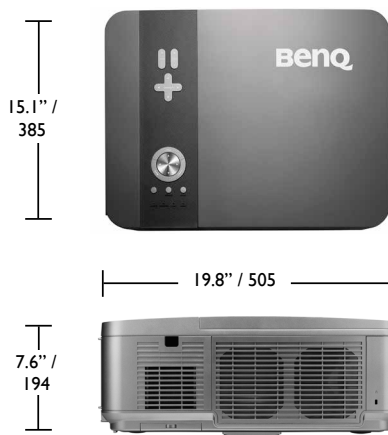

Dimensions