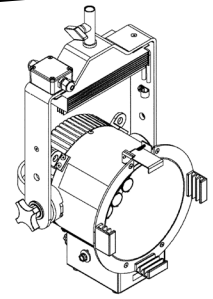

The JAB Hurricane

No Diffuser

	@5 Feet	@10 Feet	@15 Feet
Lux	83,520	25,410	11,560
Foot Candles	7,759	2,360	1,073

5° Diffuser

	@5 Feet	@10 Feet	@15 Feet
Lux	59,340	17,930	8,050
Foot Candles	5,512	1,665	747

15° Diffuser

	@5 Feet	@10 Feet	@15 Feet
Lux	43,330	12,710	5,740
Foot Candles	4,025	1,180	533

30° Diffuser

	@5 Feet	@10 Feet	@15 Feet
Lux	15,890	4,460	2,020
Foot Candles	1,476	414	188

55° Diffuser

	@5 Feet	@10 Feet	@15 Feet
Lux	5,995	1,415	690
Foot Candles	557	131	64

Specifications

Control	Local, UIM, DMX
Source	LED, 5600K CCT
Cooling	Passive
Mounting	Baby Pin or Junior
Certifications	ETL, UL, CSA, CE and RoHS Compliant

Dimensions

Length	339.0 mm	13.3 in
Width	326.5 mm	12.9 in
Height	554.9 mm	21.8 in
Weight	8.9 kg	19.5 lbs

Power

Input Voltage	100-277v AC	Battery (30v DC)
Input Freq	50/60 Hz	
Input Current	1.77 Amp @ 120V	212 Watts @ full
Connection	US NEMA 5-15	

Diffuser

Diffuser	Beam Angle	Field Angle
0°	14.1°	17.1°
5°	17.6°	22.6°
15°	19.2°	30.6°
30°	28.4°	48.5°
55°	50.1°	73.8°

At 90° angle to incident surface

Highlights:

- RoHS Compliant
- 2,360 foot candles @ 10 feet
- Daylight-Balanced at 5600K CCT
- Dimmable with no color shift
- Draws 1.77 amps at max output
- No harmful UV or IR radiation