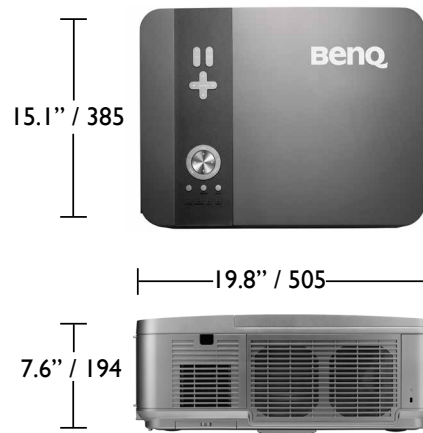

Dimensions