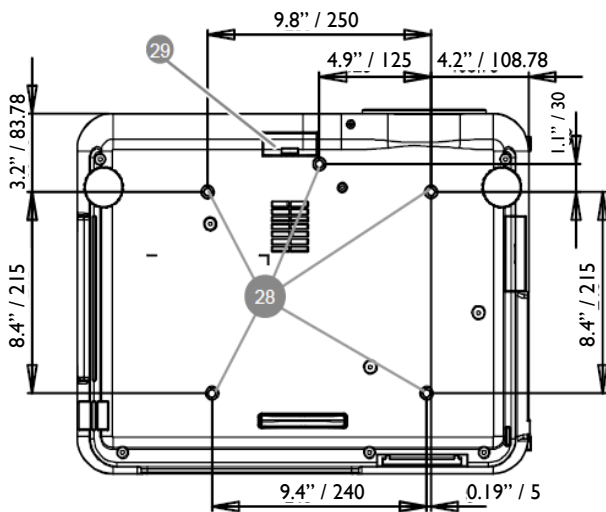

PU9530 | 11615

BenQ

Because it matters

PU9530 Digital Projector

Distance Chart

| Screen Size | | | | | | Wide Fix | | Ultra Wide | | | | Wide Zoom | | | | Standard | | | |
|-------------|-------|--------|-------|--------|------|--------------|------|--------------|------|--------|-------|--------------|-------|--------|-------|--------------|-------|--------|-------|
| Diagonal | | Width | | Height | | 5J.JAM37.011 | | 5J.JAM37.061 | | | | 5J.JAM37.021 | | | | 5J.JAM37.001 | | | |
| | | | | | | NA | | Wide | Tele | Wide | Tele | Wide | Tele | Wide | Tele | Wide | Tele | Wide | Tele |
| (Inch) | (m) | (Inch) | (m) | (Inch) | (m) | (Inch) | (m) | (Inch) | (m) | (Inch) | (m) | (Inch) | (m) | (Inch) | (m) | (Inch) | (m) | (Inch) | (m) |
| 80 | 2.03 | 68 | 1.72 | 42 | 1.08 | 52 | 1.32 | 50.8 | 1.29 | 63.8 | 1.62 | 84.9 | 2.16 | 121.8 | 3.09 | 117 | 2.97 | 154.3 | 3.92 |
| 100 | 2.54 | 85 | 2.15 | 53 | 1.35 | 65.5 | 1.66 | 63.9 | 1.62 | 80.2 | 2.04 | 106.6 | 2.71 | 152.7 | 3.88 | 147 | 3.73 | 193.5 | 4.92 |
| 120 | 3.05 | 102 | 2.58 | 64 | 1.62 | 78.9 | 2.01 | 77.1 | 1.96 | 96.6 | 2.45 | 128.4 | 3.26 | 183.6 | 4.66 | 176.9 | 4.49 | 232.8 | 5.91 |
| 150 | 3.81 | 127 | 3.23 | 79 | 2.02 | 99.1 | 2.52 | 96.8 | 2.46 | 121.1 | 3.08 | 161 | 4.09 | 230 | 5.84 | 221.8 | 5.63 | 291.6 | 7.41 |
| 200 | 5.08 | 153 | 3.88 | 95 | 2.42 | 132.8 | 3.37 | 129.7 | 3.29 | 162.1 | 4.12 | 215.3 | 5.47 | 307.3 | 7.81 | 296.6 | 7.53 | 389.7 | 9.9 |
| 300 | 7.62 | 254 | 6.46 | 159 | 4.04 | 200.1 | 5.08 | 195.4 | 4.96 | 244 | 6.2 | 324 | 8.23 | 461.9 | 11.73 | 446.3 | 11.34 | 585.9 | 14.9 |
| 400 | 10.16 | 339 | 8.62 | 212 | 5.38 | 267.4 | 6.79 | 261.2 | 6.63 | 325.9 | 8.28 | 432.7 | 10.99 | 616.6 | 15.66 | 595.9 | 15.14 | 782.3 | 19.87 |
| 500 | 12.7 | 424 | 10.77 | 265 | 6.73 | 334.8 | 8.5 | 326.9 | 8.3 | 407.7 | 10.36 | 541.5 | 13.75 | 771.2 | 19.59 | 745.6 | 18.94 | 978.3 | 24.85 |

Ceiling Mount Chart

Dimensions

Units: inch / mm

*lens is not included

Because it matters