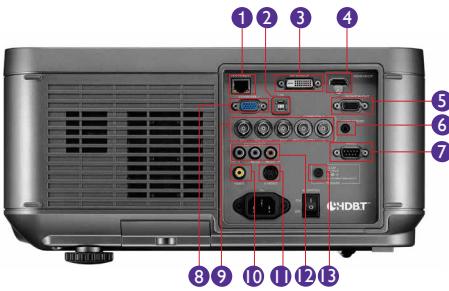

DIGITAL PROJECTOR | PU9530

*lens is not included

Features

- Native WUXGA (1920 x 1200) Resolution
- 6,000 ANSI Lumens, 2,800:1 Contrast Ratio
- HDBaseT, HDMI
- Powered Focus, Zoom & Lens Shift
- 7 Optional Lenses
- Interchangeable Color Wheels
- 360 degree projection

Input and Output Terminals - Left Side View

- | | |
|-----------------------------|-----------------------------------|
| 1 LAN (RJ45) | 8 Computer 1 in (D-sub 15pin) |
| 2 USB (Type Mini B) | 9 Computer 2 in (5BNC, R/G/B/H/V) |
| 3 DVI-D in | 10 Video |
| 4 HDMI | 11 Component Video in (Y/Pb/Pr) |
| 5 Monitor out (D-sub 15pin) | 12 S-Video in (Mini Din 4 pin) |
| 6 Wired Remote | 13 12V Trigger |
| 7 RS232 (DB-9pin) | |