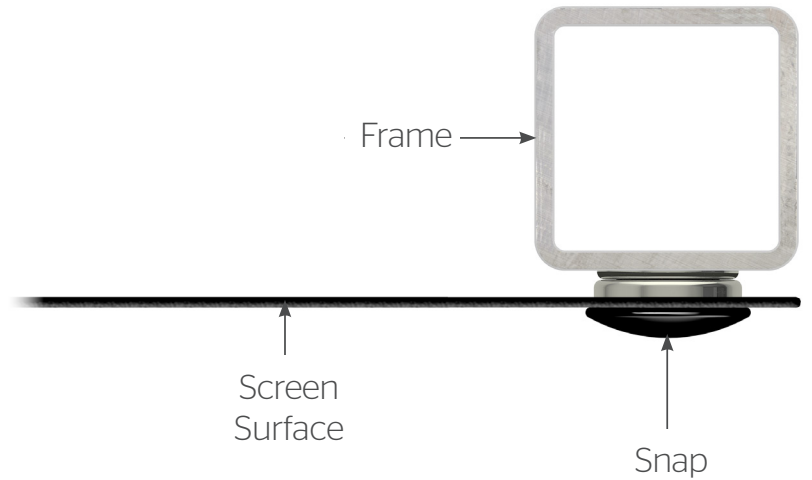

Perm-Wall

The Perm-Wall is a value screen that features a surface that snaps directly to the outside of the frame. The screen can be mounted directly to the wall. The Perm-Wall does not include mounting brackets. See the Da-Snap for this feature.

Half Angle: 50° Gain: 1.1

Dual Vision

Half Angle: 65° Gain: 0.9

Da-Tex

Half Angle: 30° Gain: 1.3

Product images

A Milestone AV Technologies Brand

3100 North Detroit Street
Warsaw, Indiana 46582
P: 574.267.8101 or 800.622.3737
F: 574.267.7804 or 877.325.4832
E: info@da-lite.com
www.da-lite.com