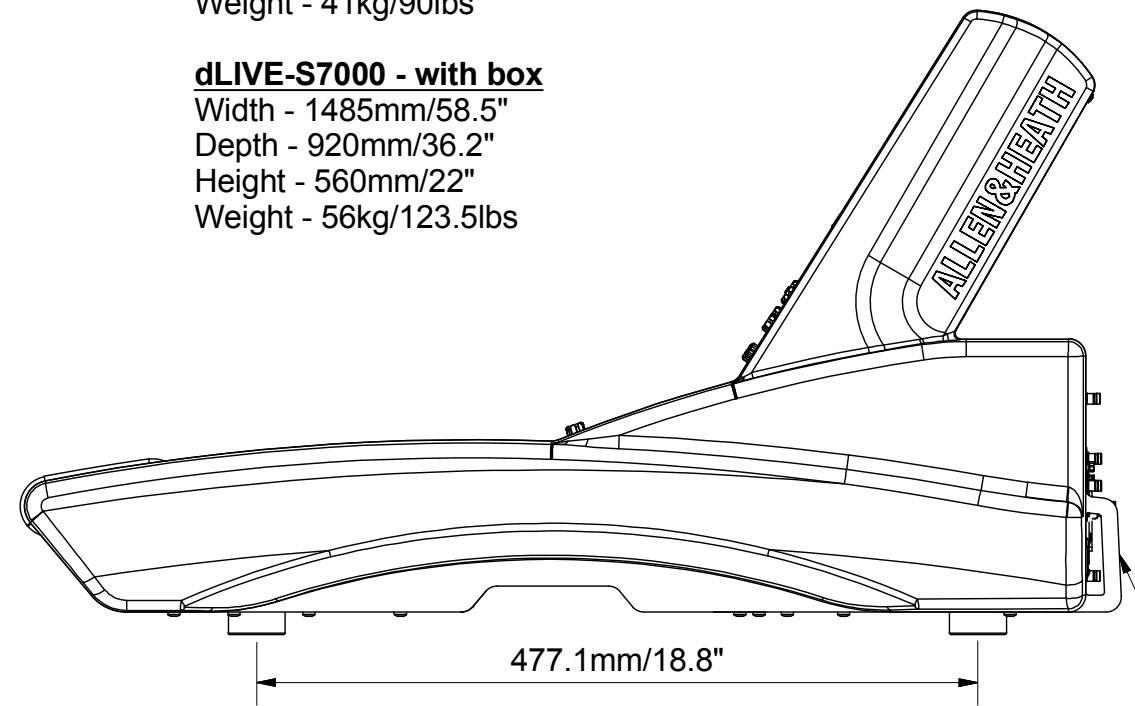

dLIVE-S7000 - without box

Width - 1325.4mm/52.2"
 Depth - 728.5mm/28.7"
 Height - 413mm/16.3"
 Weight - 41kg/90lbs

dLIVE-S7000 - with box

Width - 1485mm/58.5"
 Depth - 920mm/36.2"
 Height - 560mm/22"
 Weight - 56kg/123.5lbs

REAR GUARD NOT TO BE USED AS A STRUCTURAL SUPPORT IN A FLIGHTCASE

REVISION HISTORY				
REV	DESCRIPTION	ECN	DATE	APPROVED
A	ORIGIN		28/01/2015	Alexmo
B	MECH MOD		23/04/2015	ALEXMO
1	MODS		27/04/2015	ALEXMO
2	REAR GUARD NOTE		02/10/2015	JIW

MATERIAL:
 All materials to be compliant with The Restriction of Hazardous Substances (ROHS2) Directive 2011/65/EU

TOLERANCES U O S:
 GENERAL ± 0.25 HOLE CENTRES ± 0.10
 HOLE SIZES ± 0.05 ANGULAR DIMS ± 0.50°