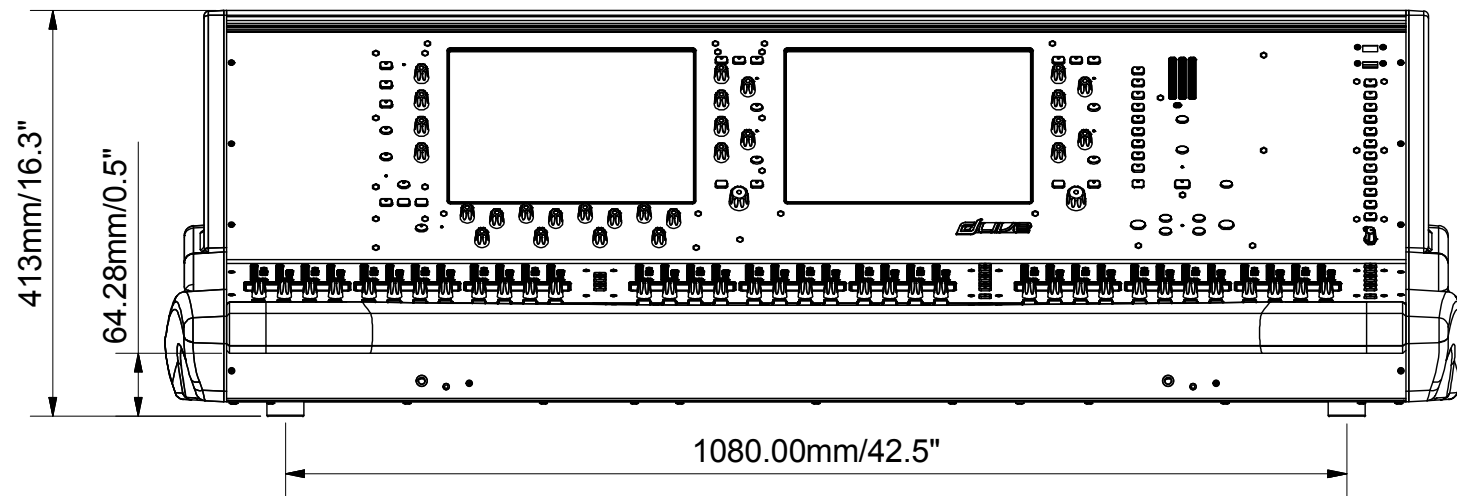

dLIVE-S7000 - without box

Width - 1325.4mm/52.2"
 Depth - 728.5mm/28.7"
 Height - 413mm/16.3"
 Weight - 41kg/90lbs

dLIVE-S7000 - with box

Width - 1485mm/58.5"
 Depth - 920mm/36.2"
 Height - 560mm/22"
 Weight - 56kg/123.5lbs

REAR GUARD NOT TO BE USED AS A STRUCTURAL SUPPORT IN A FLIGHTCASE

REVISION HISTORY				
REV	DESCRIPTION	ECN	DATE	APPROVED
A	ORIGIN		28/01/2015	Alexmo
B	MECH MOD		23/04/2015	ALEXMO
1	MODS		27/04/2015	ALEXMO
2	REAR GUARD NOTE		02/10/2015	JIW