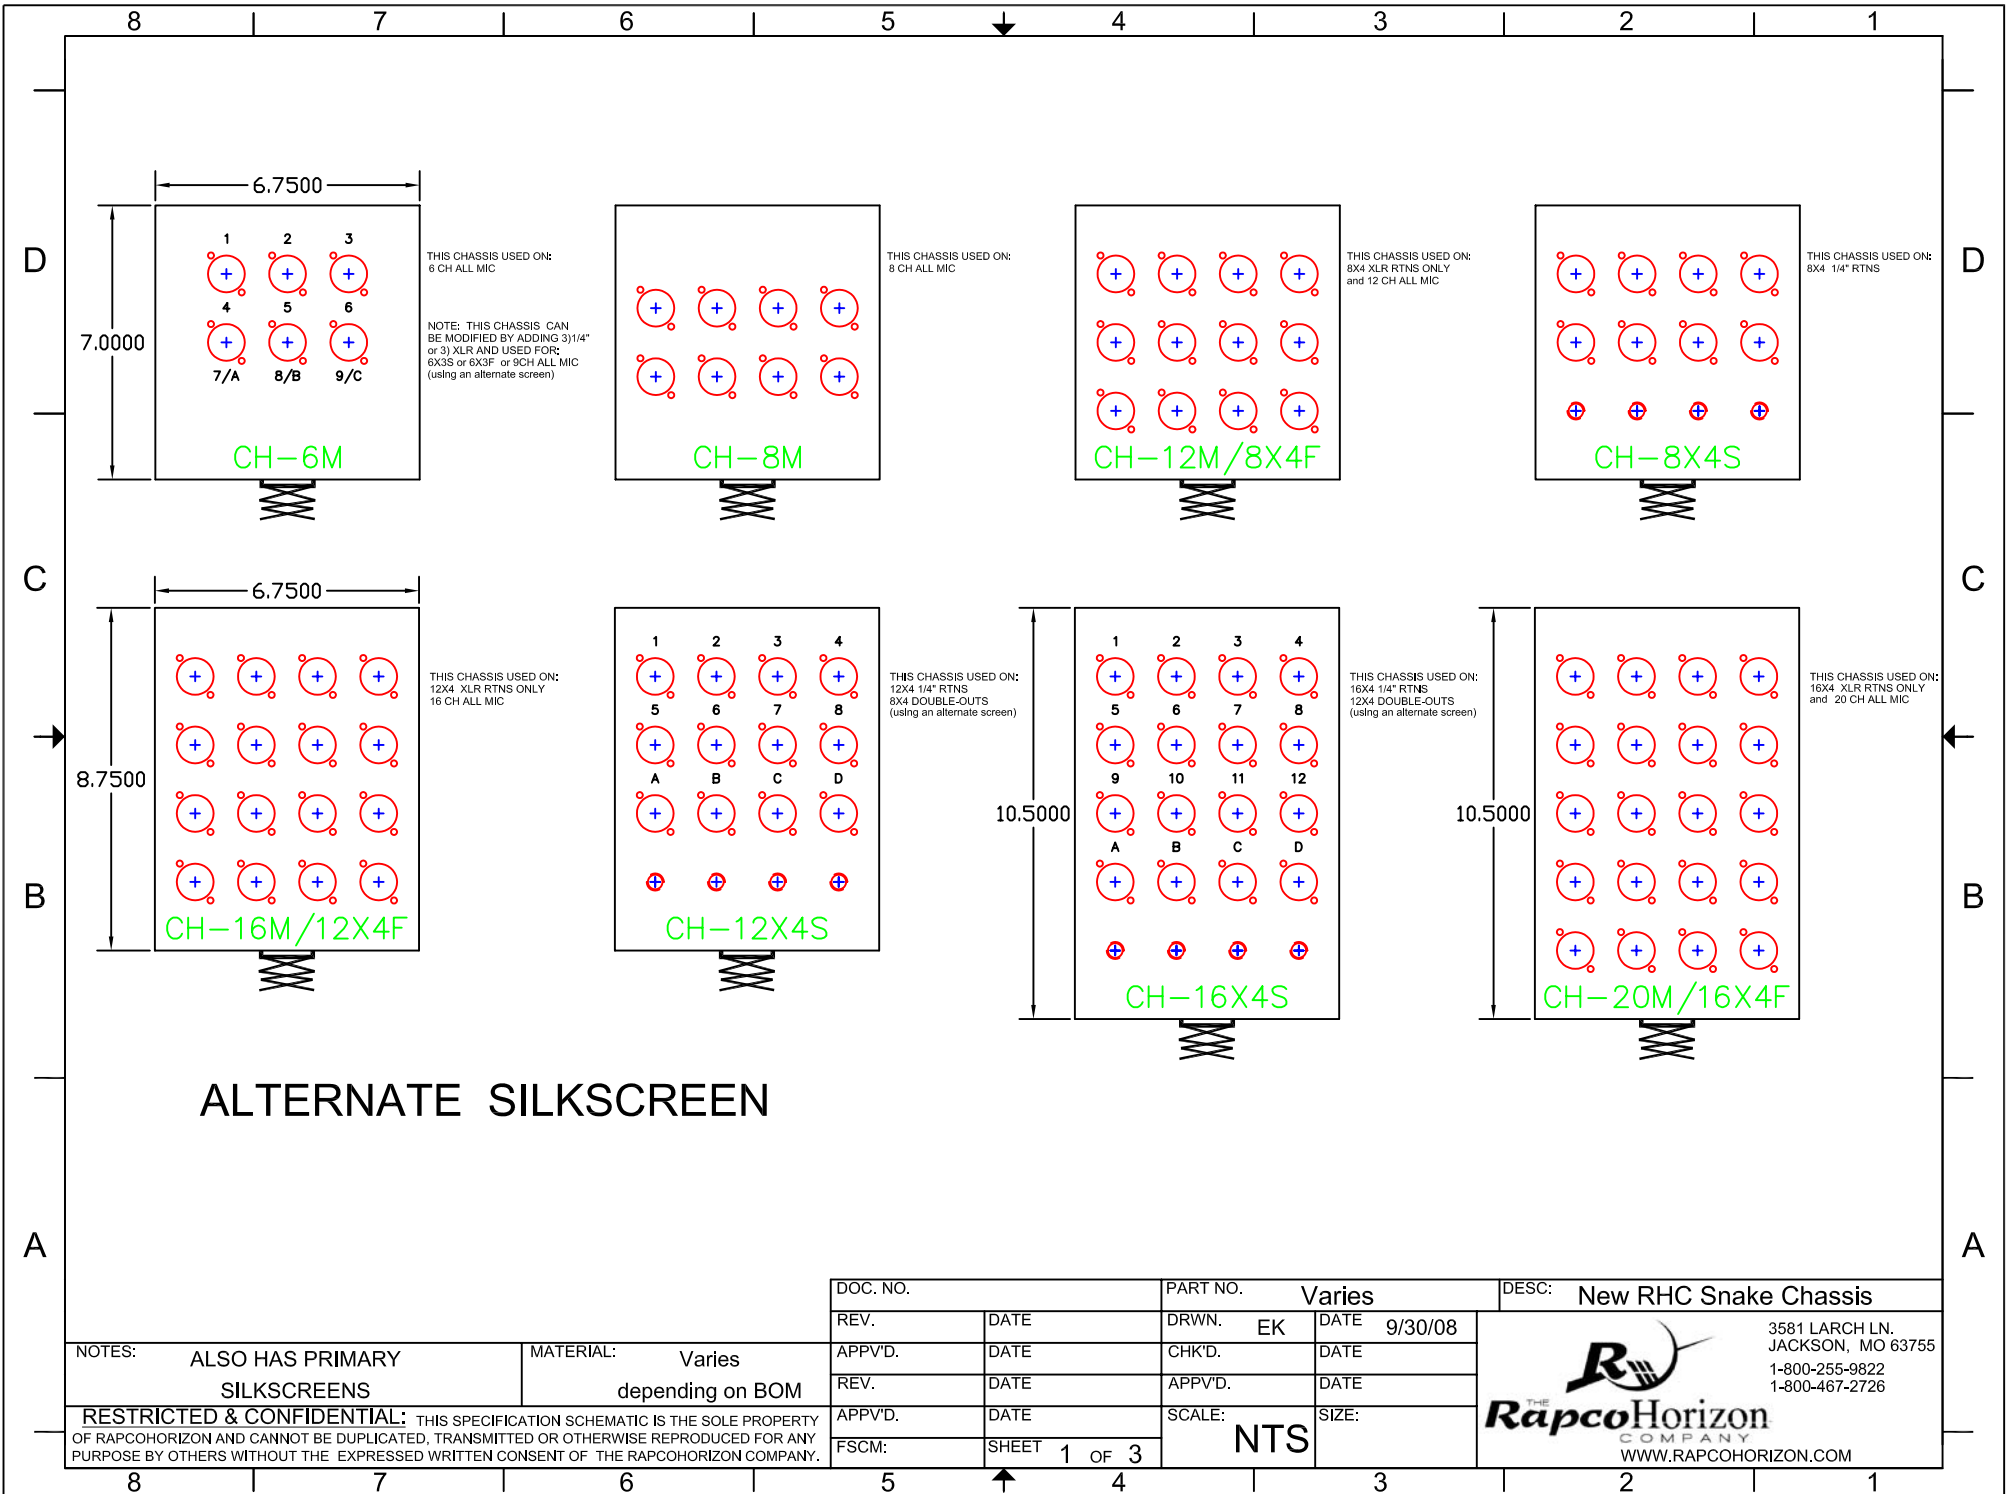

ALTERNATE SILKSCREEN

NOTES: ALSO HAS PRIMARY SILKSCREENS

MATERIAL: Varies depending on BOM

RESTRICTED & CONFIDENTIAL: THIS SPECIFICATION SCHEMATIC IS THE SOLE PROPERTY OF RAPCOHORIZON AND CANNOT BE DUPLICATED, TRANSMITTED OR OTHERWISE REPRODUCED FOR ANY PURPOSE BY OTHERS WITHOUT THE EXPRESSED WRITTEN CONSENT OF THE RAPCOHORIZON COMPANY.

DOC. NO.		PART NO. Varies		DESC: New RHC Snake Chassis	
REV.	DATE	DRWN. EK	DATE 9/30/08	3581 LARCH LN. JACKSON, MO 63755 1-800-255-9822 1-800-467-2726 WWW.RAPCOHORIZON.COM	
APPV'D.	DATE	CHK'D.	DATE		
REV.	DATE	APPV'D.	DATE		
APPV'D.	DATE	SCALE: NTS	SIZE:		
FSCM:	SHEET 1 OF 3