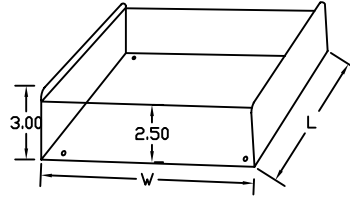

NOTE: Actual lengths are:
BASE - 0700 (7.625")
BASE - 0834 (9.375")
BASE - 1050 (11.125")
BASE - 1225 (12.875")
BASE - 1225W (12.875")
BASE - 1400W (15.00")

THIS CHASSIS USED ON:
16X4 DOUBLE-OUTS

ALSO NOTE: THIS CHASSIS IS MODIFIED BY KNOCKING OUT THE 1/4" FOR XLR AND USED ON:
16X8 XLR ONLY and 24CH ALL MIC (using an alternate screen)

CH-16X4PRO