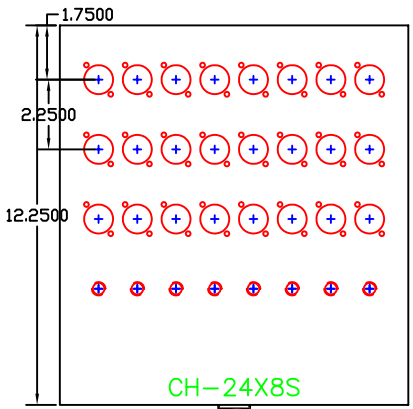

THIS CHASSIS USED ON:
24X8 1/4" RTMS

ALTERNATE SILKSCREEN

NOTES: ALSO HAS PRIMARY SILKSCREENS

MATERIAL: Varies depending on BOM

DOC. NO.		PART NO. Varies		DESC: New RHC Snake Chassis	
REV.	DATE	DRWN. EK	DATE 9/30/08	3581 LARCH LN. JACKSON, MO 63755 1-800-255-9822 1-800-467-2726 WWW.RAPCOHORIZON.COM	
APP'V'D.	DATE	CHK'D.	DATE		
REV.	DATE	APP'V'D.	DATE		
APP'V'D.	DATE	SCALE: NTS	SIZE:		
FSCM:	SHEET 2 OF 3				

RESTRICTED & CONFIDENTIAL: THIS SPECIFICATION SCHEMATIC IS THE SOLE PROPERTY OF RAPCOHORIZON AND CANNOT BE DUPLICATED, TRANSMITTED OR OTHERWISE REPRODUCED FOR ANY PURPOSE BY OTHERS WITHOUT THE EXPRESSED WRITTEN CONSENT OF THE RAPCOHORIZON COMPANY.