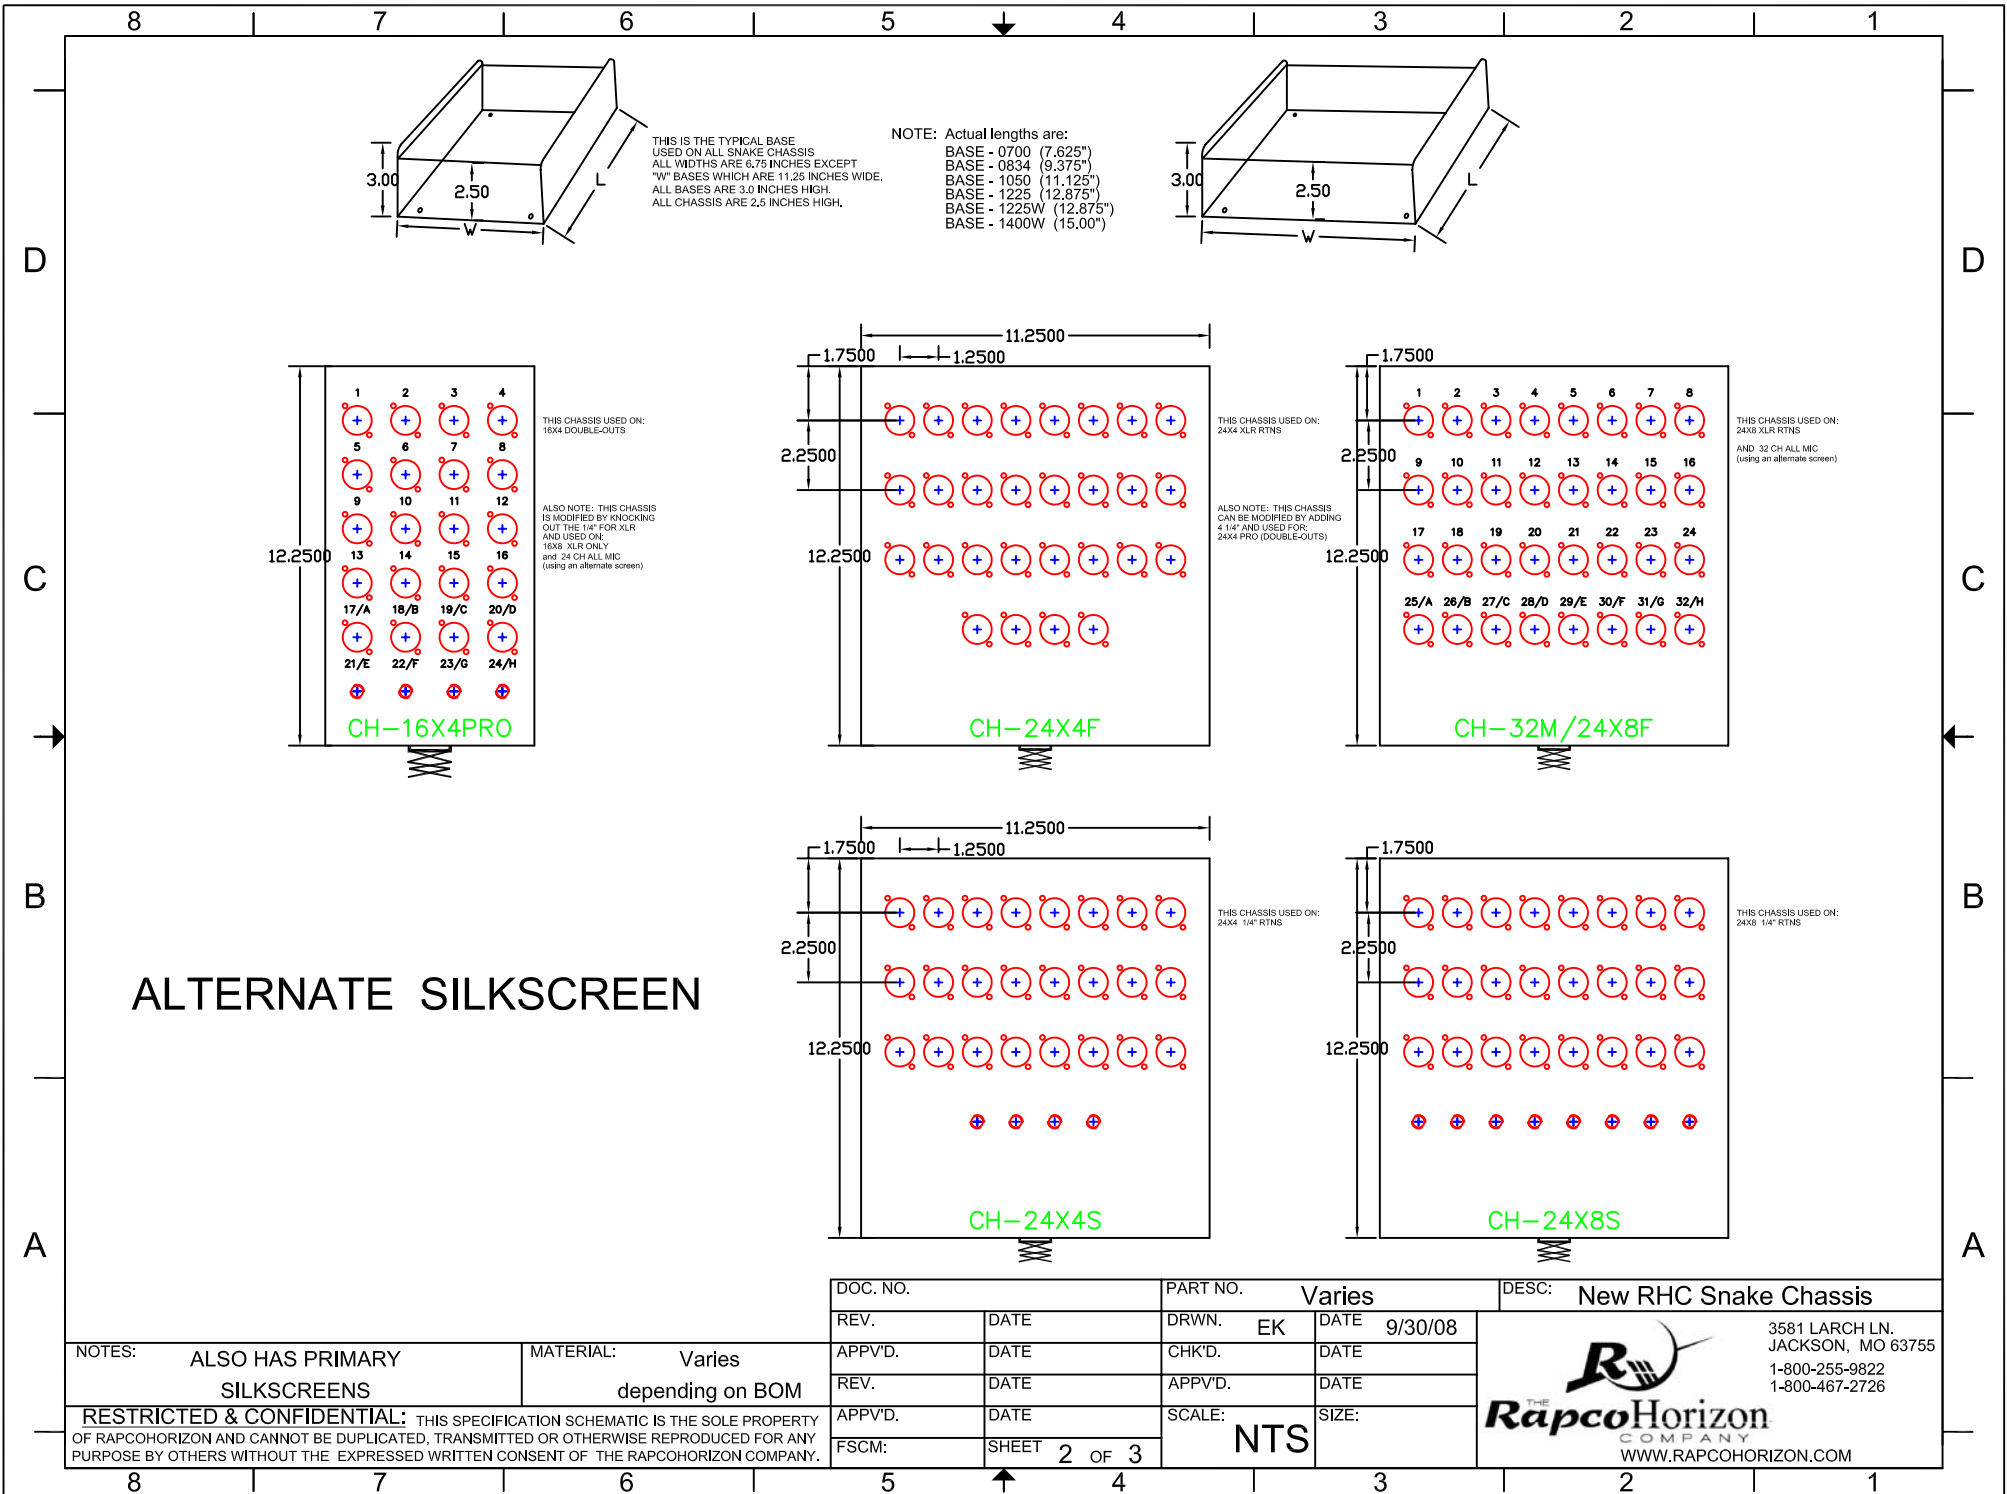

NOTE: Actual lengths are:
BASE - 0700 (7.625")
BASE - 0834 (9.375")
BASE - 1050 (11.125")
BASE - 1225 (12.875")
BASE - 1225W (12.875")
BASE - 1400W (15.00")

THIS CHASSIS USED ON:
24X4 XLR RTMS

ALSO NOTE: THIS CHASSIS CAN BE MODIFIED BY ADDING 4 1/4" AND USED FOR:
24X4 PRO (DOUBLE-OUTS)

THIS CHASSIS USED ON:
24X4 1/4" RTMS

THIS CHASSIS USED ON:
24X8 1/4" RTMS

ALTERNATE SILKSCREEN

NOTES: ALSO HAS PRIMARY SILKSCREENS

MATERIAL: Varies depending on BOM

DOC. NO.		PART NO. Varies		DESC: New RHC Snake Chassis	
REV.	DATE	DRWN. EK	DATE 9/30/08	3581 LARCH LN. JACKSON, MO 63755 1-800-255-9822 1-800-467-2726 WWW.RAPCOHORIZON.COM	
APP'V'D.	DATE	CHK'D.	DATE		
REV.	DATE	APP'V'D.	DATE		
APP'V'D.	DATE	SCALE: NTS	SIZE:		
FSCM:	SHEET 2 OF 3				

RESTRICTED & CONFIDENTIAL: THIS SPECIFICATION SCHEMATIC IS THE SOLE PROPERTY OF RAPCOHORIZON AND CANNOT BE DUPLICATED, TRANSMITTED OR OTHERWISE REPRODUCED FOR ANY PURPOSE BY OTHERS WITHOUT THE EXPRESSED WRITTEN CONSENT OF THE RAPCOHORIZON COMPANY.