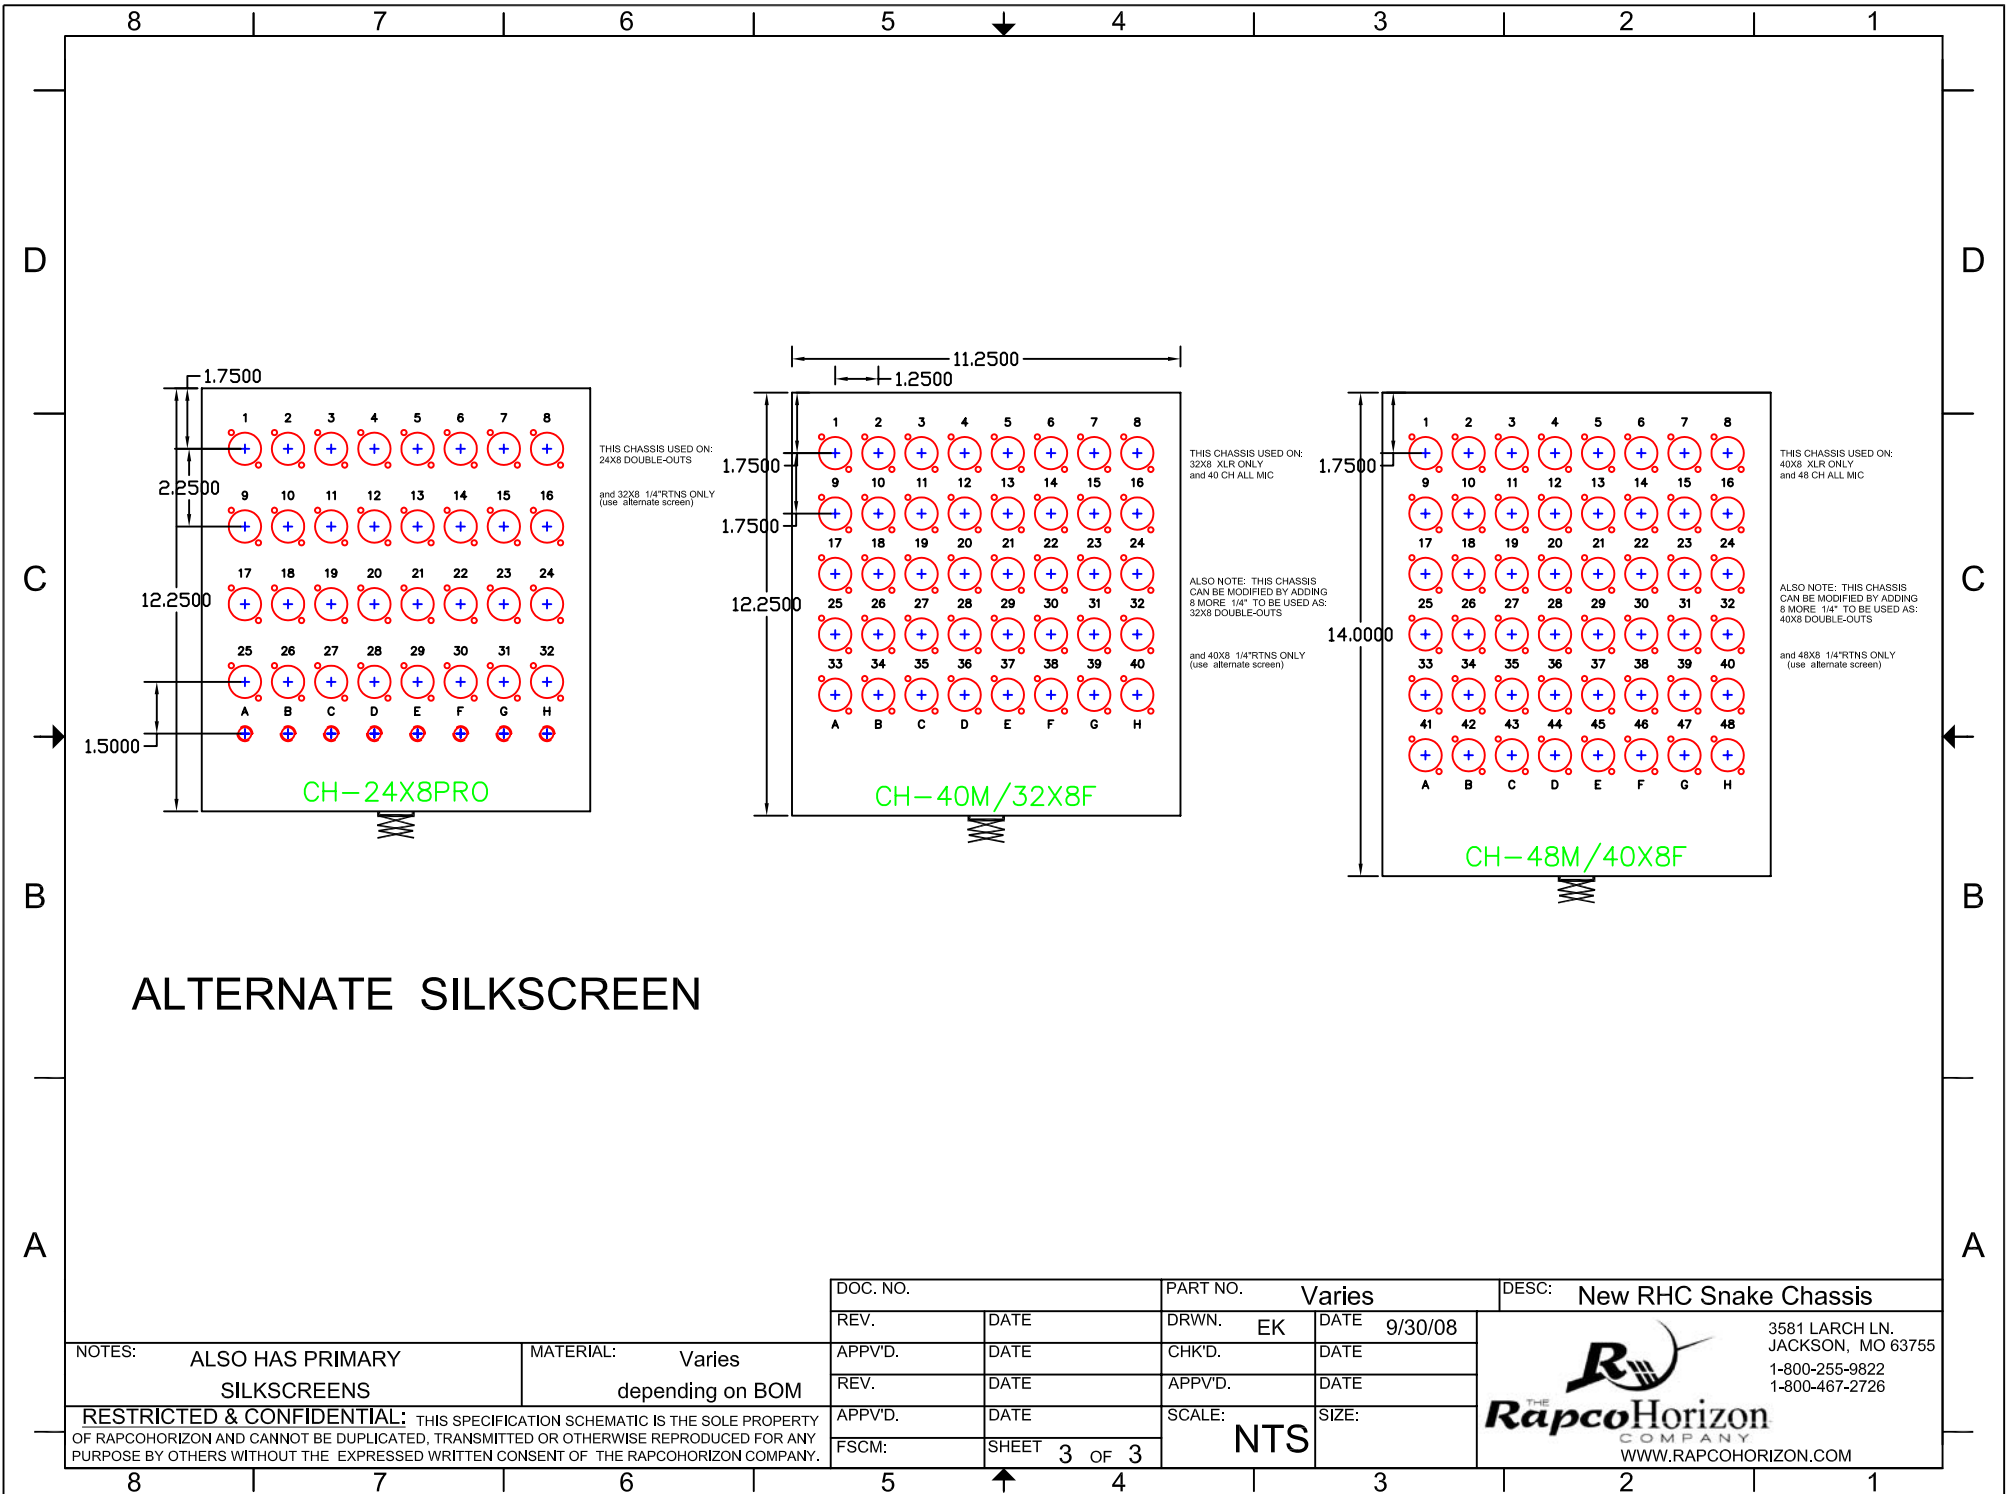

ALTERNATE SILKSCREEN

NOTES: ALSO HAS PRIMARY SILKSCREENS

MATERIAL: Varies depending on BOM

RESTRICTED & CONFIDENTIAL: THIS SPECIFICATION SCHEMATIC IS THE SOLE PROPERTY OF RAPCOHORIZON AND CANNOT BE DUPLICATED, TRANSMITTED OR OTHERWISE REPRODUCED FOR ANY PURPOSE BY OTHERS WITHOUT THE EXPRESSED WRITTEN CONSENT OF THE RAPCOHORIZON COMPANY.

DOC. NO.		PART NO. Varies		DESC: New RHC Snake Chassis	
REV.	DATE	DRWN. EK	DATE 9/30/08	3581 LARCH LN. JACKSON, MO 63755 1-800-255-9822 1-800-467-2726 WWW.RAPCOHORIZON.COM	
APP'VD.	DATE	CHK'D.	DATE		
REV.	DATE	APP'VD.	DATE		
APP'VD.	DATE	SCALE: NTS	SIZE:		
FSCM:	SHEET 3 OF 3