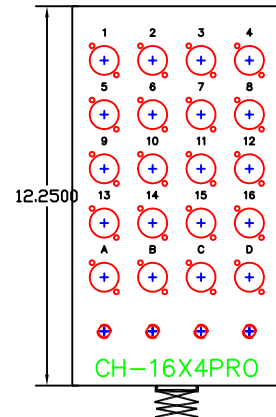

NOTE: Actual lengths are:
BASE - 0700 (7.625")
BASE - 0834 (9.375")
BASE - 1050 (11.125")
BASE - 1225 (12.875")
BASE - 1225W (12.875")
BASE - 1400W (15.00")

THIS CHASSIS USED ON:
16X4 DOUBLE-OUTS

ALSO NOTE: THIS CHASSIS IS MODIFIED BY KNOCKING OUT THE 1/4" FOR XLR AND USED ON:
16X8 XLR ONLY and 24CH ALL MIC (using an alternate screen)

CH-16X4PRO