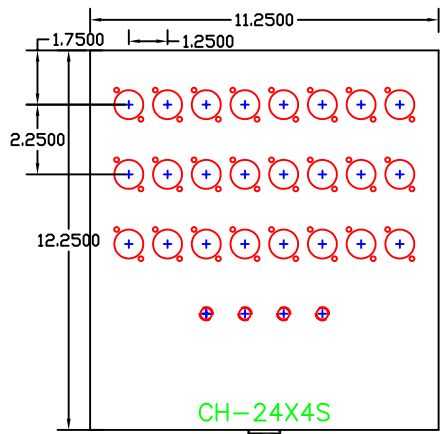

THIS CHASSIS USED ON:
24X4 1/4" RTMS