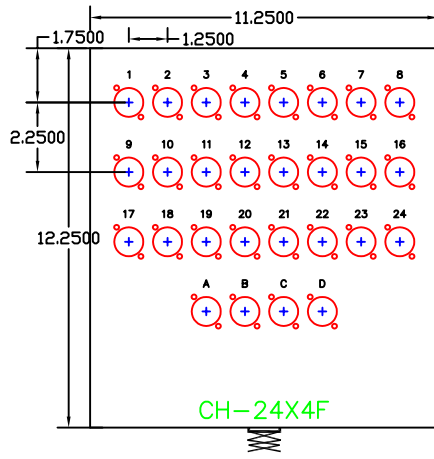

THIS CHASSIS USED ON:
24X4 XLR RTMS

ALSO NOTE: THIS CHASSIS CAN BE MODIFIED BY ADDING 4 1/4" AND USED FOR:
24X4 PRO (DOUBLE-OUTS)

CH-24X4F