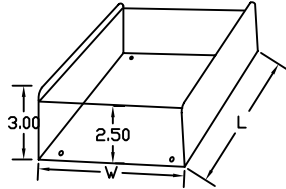

NOTE: Actual lengths are:
BASE - 0700 (7.625")
BASE - 0834 (9.375")
BASE - 1050 (11.125")
BASE - 1225 (12.875")
BASE - 1225W (12.875")
BASE - 1400W (15.00")

THIS CHASSIS USED ON:
16X4 DOUBLE-OUTS

ALSO NOTE: THIS CHASSIS IS MODIFIED BY KNOCKING OUT THE 1/4" FOR XLR AND USED ON:
16X8 XLR ONLY and 24CH ALL MIC (using an alternate screen)

CH-16X4PRO

THIS CHASSIS USED ON:
24X4 XLR RTMS

ALSO NOTE: THIS CHASSIS CAN BE MODIFIED BY ADDING 4 1/4" AND USED FOR:
24X4 PRO (DOUBLE-OUTS)

CH-24X4F

CH-32M/24X8F

THIS CHASSIS USED ON:
24X4 1/4" RTMS

CH-24X4S

THIS CHASSIS USED ON:
24X8 1/4" RTMS

CH-24X8S

PRIMARY SILKSCREEN

NOTES: ALSO HAS ALTERNATE SILKSCREENS

MATERIAL: Varies depending on BOM

DOC. NO.		PART NO. Varies		DESC: New RHC Snake Chassis	
REV.	DATE	DRWN. EK	DATE 9/30/08	3581 LARCH LN. JACKSON, MO 63755 1-800-255-9822 1-800-467-2726 WWW.RAPCOHORIZON.COM	
APP'V'D.	DATE	CHK'D.	DATE		
REV.	DATE	APP'V'D.	DATE		
APP'V'D.	DATE	SCALE:	SIZE:		
FSCM:	SHEET 2 OF 4	NTS			

RESTRICTED & CONFIDENTIAL: THIS SPECIFICATION SCHEMATIC IS THE SOLE PROPERTY OF RAPCOHORIZON AND CANNOT BE DUPLICATED, TRANSMITTED OR OTHERWISE REPRODUCED FOR ANY PURPOSE BY OTHERS WITHOUT THE EXPRESSED WRITTEN CONSENT OF THE RAPCOHORIZON COMPANY.