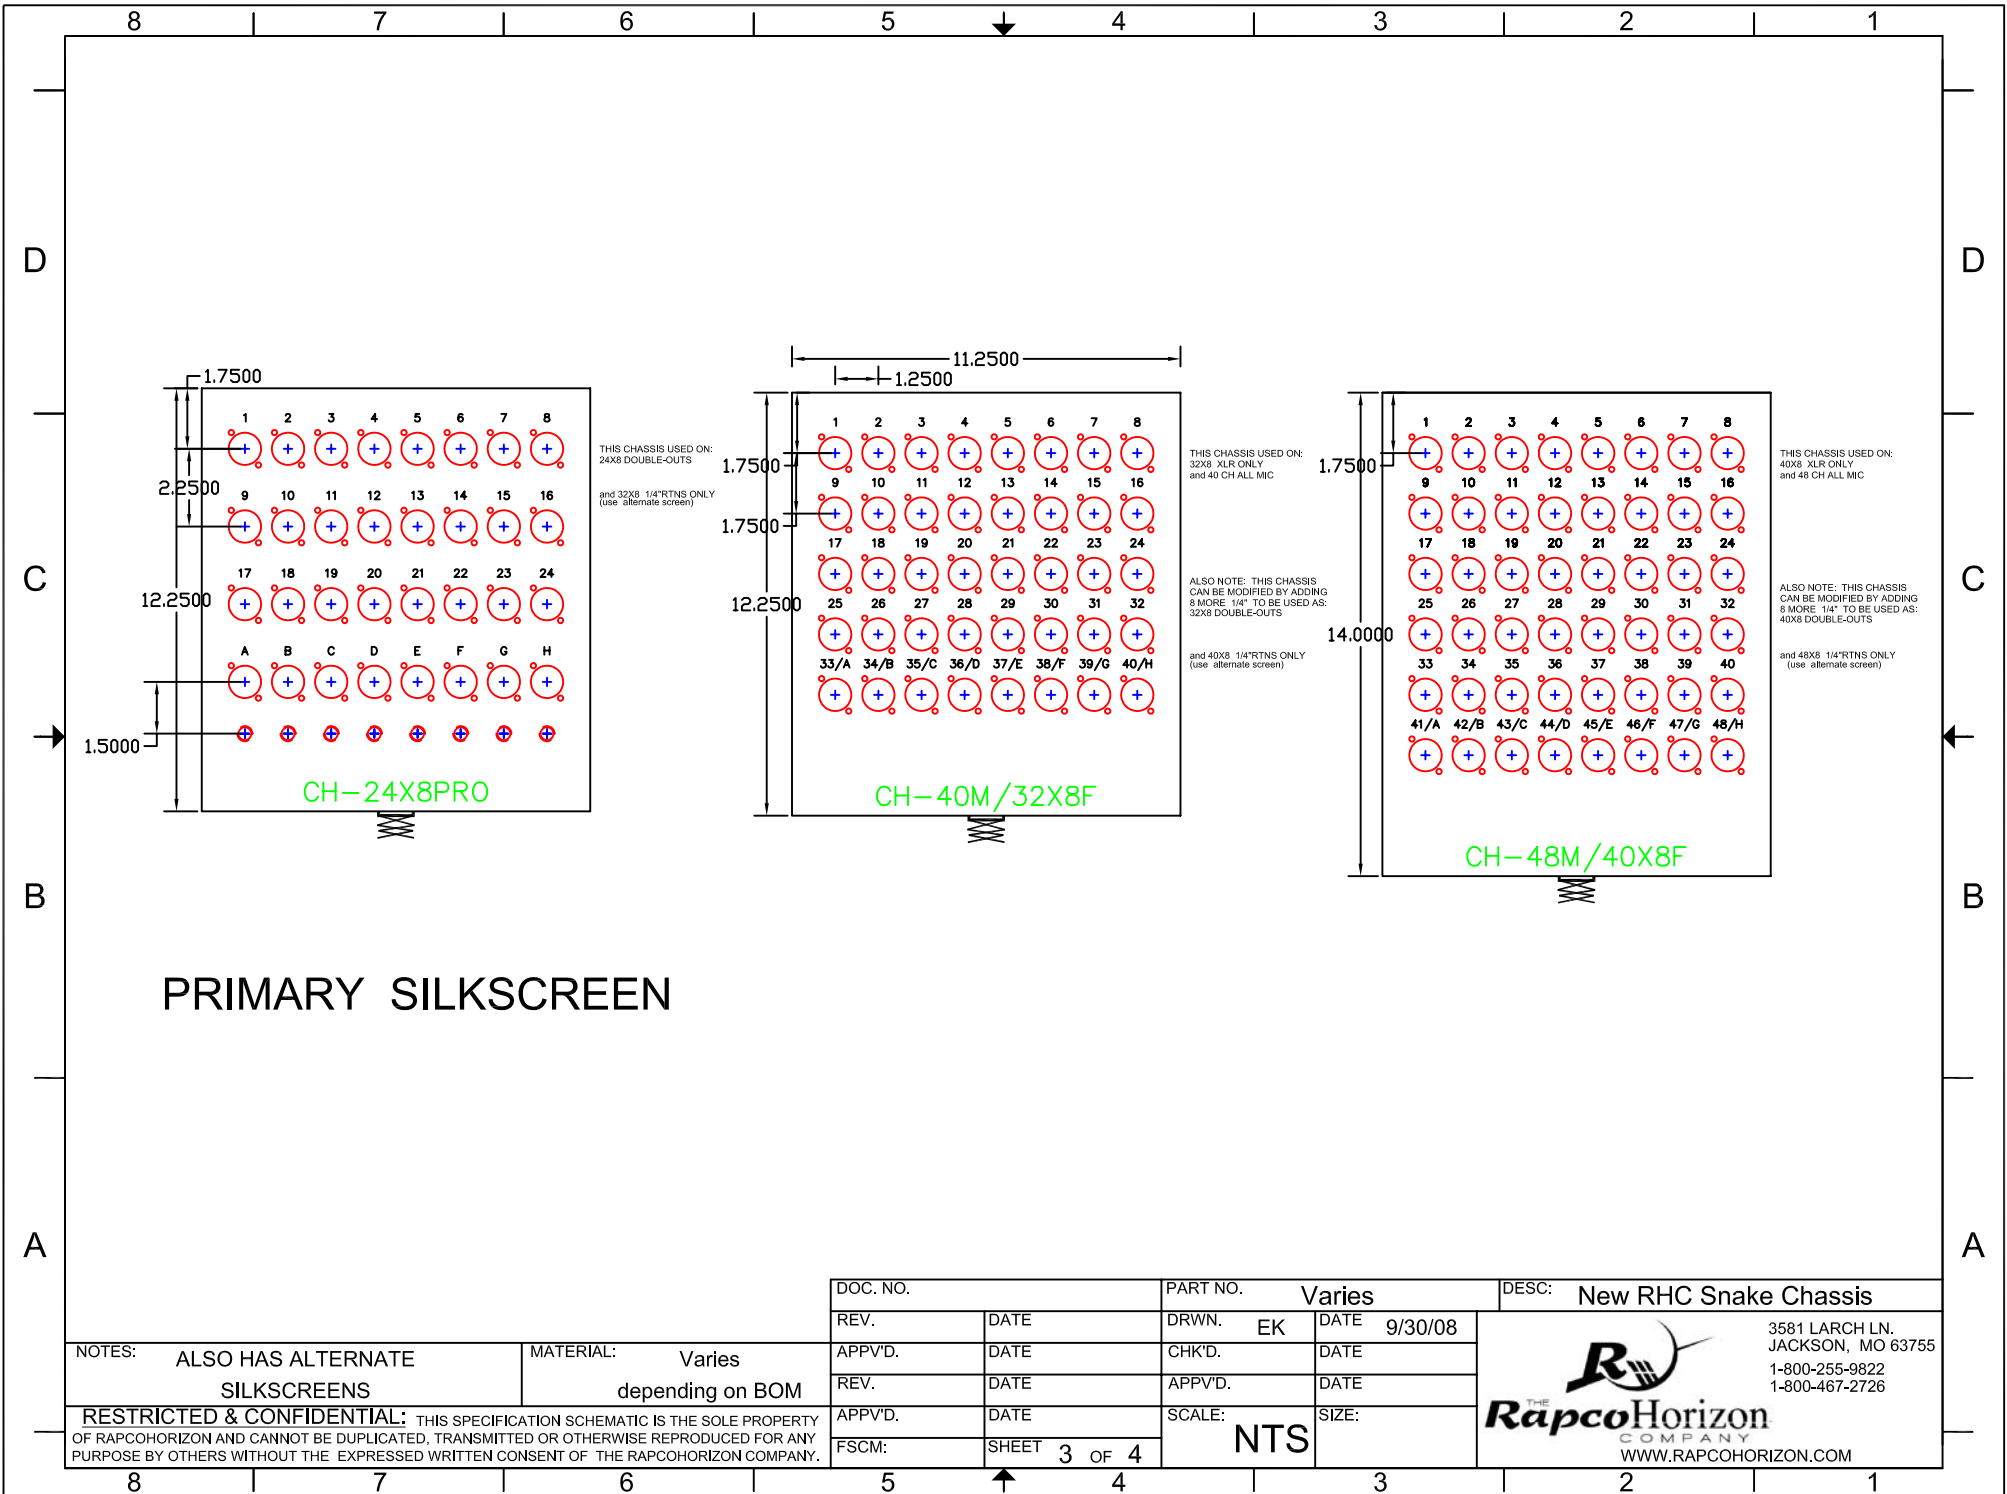

PRIMARY SILKSCREEN

NOTES: ALSO HAS ALTERNATE SILKSCREENS

MATERIAL: Varies depending on BOM

RESTRICTED & CONFIDENTIAL: THIS SPECIFICATION SCHEMATIC IS THE SOLE PROPERTY OF RAPCOHORIZON AND CANNOT BE DUPLICATED, TRANSMITTED OR OTHERWISE REPRODUCED FOR ANY PURPOSE BY OTHERS WITHOUT THE EXPRESSED WRITTEN CONSENT OF THE RAPCOHORIZON COMPANY.

DOC. NO.		PART NO. Varies		DESC: New RHC Snake Chassis	
REV.	DATE	DRWN. EK	DATE 9/30/08	3581 LARCH LN. JACKSON, MO 63755 1-800-255-9822 1-800-467-2726 WWW.RAPCOHORIZON.COM	
APP'VD.	DATE	CHK'D.	DATE		
REV.	DATE	APP'VD.	DATE		
APP'VD.	DATE	SCALE: NTS	SIZE:		
FSCM:	SHEET 3 OF 4