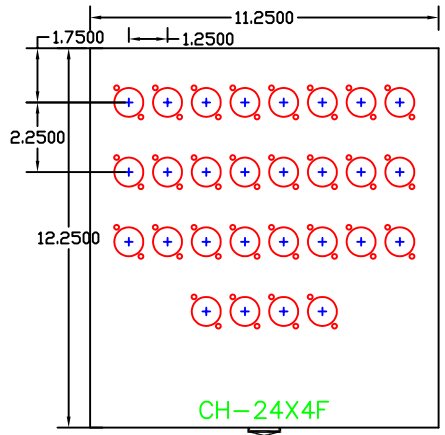

NOTE: Actual lengths are:
BASE - 0700 (7.625")
BASE - 0834 (9.375")
BASE - 1050 (11.125")
BASE - 1225 (12.875")
BASE - 1225W (12.875")
BASE - 1400W (15.00")

THIS CHASSIS USED ON:
24X4 XLR RTMS

ALSO NOTE: THIS CHASSIS CAN BE MODIFIED BY ADDING 4 1/4" AND USED FOR:
24X4 PRO (DOUBLE-OUTS)