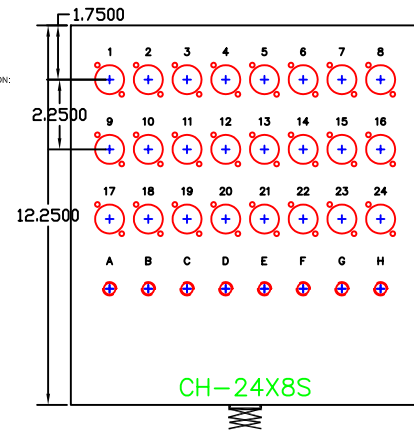

THIS CHASSIS USED ON:
24X8 1/4" RTMS

CH-24X8S

PRIMARY SILKSCREEN

NOTES: ALSO HAS ALTERNATE SILKSCREENS

MATERIAL: Varies depending on BOM

DOC. NO.		PART NO. Varies		DESC: New RHC Snake Chassis	
REV.	DATE	DRWN. EK	DATE 9/30/08	3581 LARCH LN. JACKSON, MO 63755 1-800-255-9822 1-800-467-2726 WWW.RAPCOHORIZON.COM	
APP'V'D.	DATE	CHK'D.	DATE		
REV.	DATE	APP'V'D.	DATE		
APP'V'D.	DATE	SCALE:	SIZE:		
FSCM:	SHEET 2 OF 4	NTS			

RESTRICTED & CONFIDENTIAL: THIS SPECIFICATION SCHEMATIC IS THE SOLE PROPERTY OF RAPCOHORIZON AND CANNOT BE DUPLICATED, TRANSMITTED OR OTHERWISE REPRODUCED FOR ANY PURPOSE BY OTHERS WITHOUT THE EXPRESSED WRITTEN CONSENT OF THE RAPCOHORIZON COMPANY.