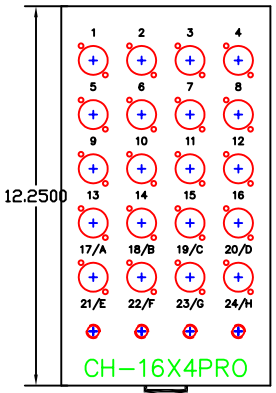

NOTE: Actual lengths are:
BASE - 0700 (7.625")
BASE - 0834 (9.375")
BASE - 1050 (11.125")
BASE - 1225 (12.875")
BASE - 1225W (12.875")
BASE - 1400W (15.00")

THIS CHASSIS USED ON:
24X4 XLR RTMS

ALSO NOTE: THIS CHASSIS CAN BE MODIFIED BY ADDING 4 1/4" AND USED FOR:
24X4 PRO (DOUBLE-OUTS)