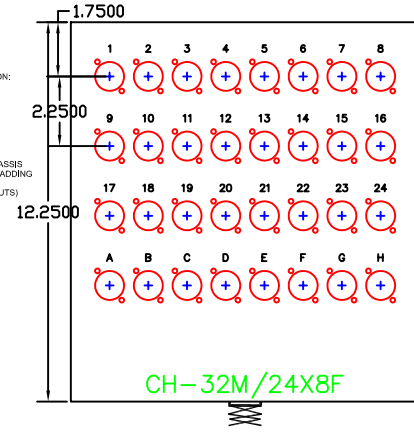

CH-32M/24X8F