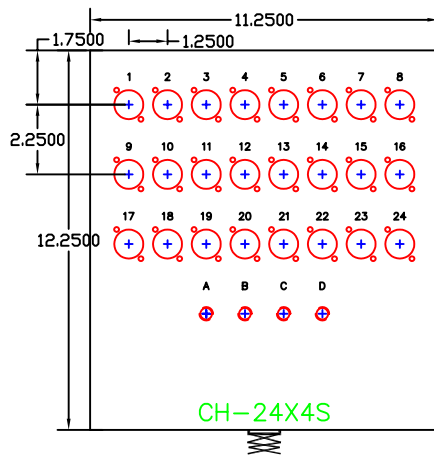

THIS CHASSIS USED ON:
24X4 1/4" RTMS

CH-24X4S