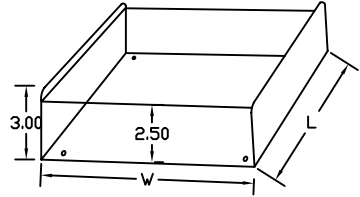

NOTE: Actual lengths are:
BASE - 0700 (7.625")
BASE - 0834 (9.375")
BASE - 1050 (11.125")
BASE - 1225 (12.875")
BASE - 1225W (12.875")
BASE - 1400W (15.00")

THIS CHASSIS USED ON:
24X4 XLR RTMS

ALSO NOTE: THIS CHASSIS CAN BE MODIFIED BY ADDING 4 1/4" AND USED FOR:
24X4 PRO (DOUBLE-OUTS)