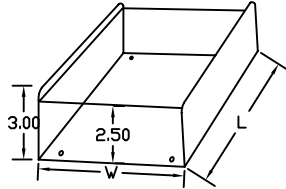

NOTE: Actual lengths are:
BASE - 0700 (7.625")
BASE - 0834 (9.375")
BASE - 1050 (11.125")
BASE - 1225 (12.875")
BASE - 1225W (12.875")
BASE - 1400W (15.00")

THIS CHASSIS USED ON:
24X4 XLR RTMS

ALSO NOTE: THIS CHASSIS CAN BE MODIFIED BY ADDING 4 1/4" AND USED FOR:
24X4 PRO (DOUBLE-OUTS)

THIS CHASSIS USED ON:
24X4 1/4" RTMS

THIS CHASSIS USED ON:
24X8 1/4" RTMS

ALTERNATE SILKSCREEN

NOTES: ALSO HAS PRIMARY SILKSCREENS

MATERIAL: Varies depending on BOM

DOC. NO.		PART NO. Varies		DESC: New RHC Snake Chassis	
REV.	DATE	DRWN. EK	DATE 9/30/08	3581 LARCH LN. JACKSON, MO 63755 1-800-255-9822 1-800-467-2726 WWW.RAPCOHORIZON.COM	
APP'V'D.	DATE	CHK'D.	DATE		
REV.	DATE	APP'V'D.	DATE		
APP'V'D.	DATE	SCALE: NTS	SIZE:		
FSCM:	SHEET 2 OF 3				

RESTRICTED & CONFIDENTIAL: THIS SPECIFICATION SCHEMATIC IS THE SOLE PROPERTY OF RAPCOHORIZON AND CANNOT BE DUPLICATED, TRANSMITTED OR OTHERWISE REPRODUCED FOR ANY PURPOSE BY OTHERS WITHOUT THE EXPRESSED WRITTEN CONSENT OF THE RAPCOHORIZON COMPANY.