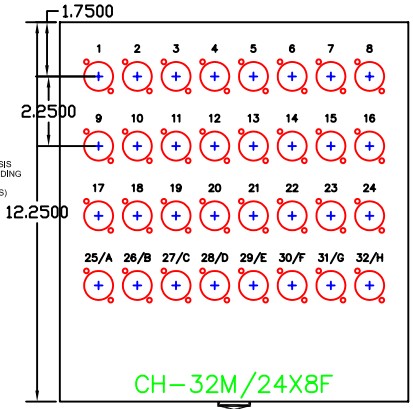

THIS CHASSIS USED ON:
24X4 1/4" RTMS