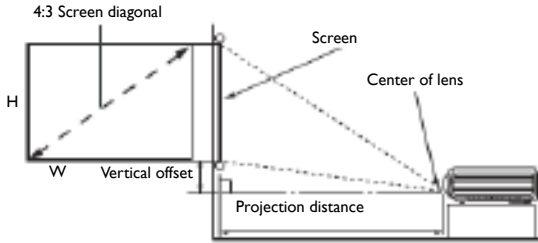

## Distance Chart

The screen aspect ratio is 4:3 and the projected picture is in a 4:3 aspect ratio

Screen Size				Distance from screen (inch)			Vertical offset (inch)
Diagonal		W (inch)	H (inch)	Min length Max zoom	Average	Min length Max zoom	
Inch	mm						
30	762	24	18	44.6	46.8	49.1	1.81
40	1016	32	24	59.4	62.4	65.3	2.4
50	1270	40	30	74.3	77.9	81.6	2.9
60	1524	48	36	89.1	93.5	98.1	3.6
80	2032	64	48	118.8	124.8	130.7	4.8
100	2540	80	60	148.5	155.9	163.4	5.9
120	3048	96	72	178.2	187.2	196.1	7.2
150	3810	120	90	222.8	233.9	245.1	9.0
200	5080	160	120	297.1	312.0	326.8	12.0
220	5588	176	132	326.8	343.2	359.5	13.2
250	6350	200	150	371.4	390.1	408.5	15.0
300	7620	240	180	445.7	467.9	490.2	17.9