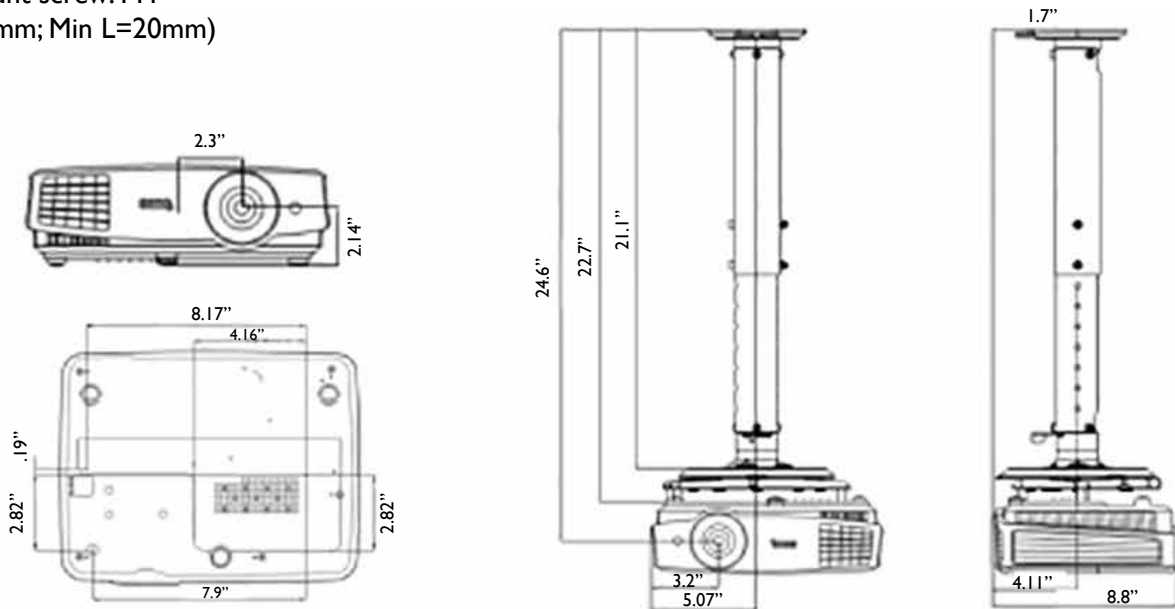

## Distance Chart

The screen aspect ratio is 4:3 and the projected picture is in a 4:3 aspect ratio

Screen Size				Distance from screen (inch)			Vertical offset (inch)
Diagonal		W (inch)	H (inch)	Min length Max zoom	Average	Min length Max zoom	
Inch	mm						
30	762	24	18	44.6	46.8	49.1	1.81
40	1016	32	24	59.4	62.4	65.3	2.4
50	1270	40	30	74.3	77.9	81.6	2.9
60	1524	48	36	89.1	93.5	98.1	3.6
80	2032	64	48	118.8	124.8	130.7	4.8
100	2540	80	60	148.5	155.9	163.4	5.9
120	3048	96	72	178.2	187.2	196.1	7.2
150	3810	120	90	222.8	233.9	245.1	9.0
200	5080	160	120	297.1	312.0	326.8	12.0
220	5588	176	132	326.8	343.2	359.5	13.2
250	6350	200	150	371.4	390.1	408.5	15.0
300	7620	240	180	445.7	467.9	490.2	17.9

## Ceiling Mount Chart

Ceiling Mount screw: M4  
(Max L=25mm; Min L=20mm)

Units: inch

## Dimensions

Because it matters