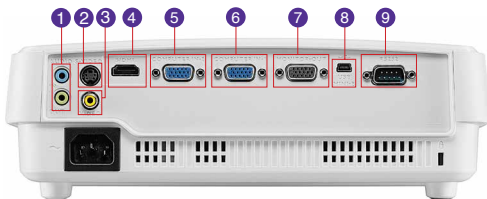

## Features

- Native XGA Resolution (1024x768)
- 3,200 ANSI Lumens; 13,000:1 Contrast Ratio
- SmartEco™ Power Saving Technology
- Up to 10,000 Hours Long Lamp Life
- <0.5W Standby Mode & HDMI
- Full 3D Ready

## Input and Output Terminals

- 1 Audio In & Out (Mini Jack)
- 2 S-Video (Mini DIN 4-pin)
- 3 Composite Video in (RCA)
- 4 HDMI
- 5 Computer-I (D-sub 15pin)
- 6 Computer-2 (D-sub 15pin)
- 7 Monitor Out (D-sub 15pin)
- 8 USB (Type mini-B)
- 9 RS232 (DB-9pin)