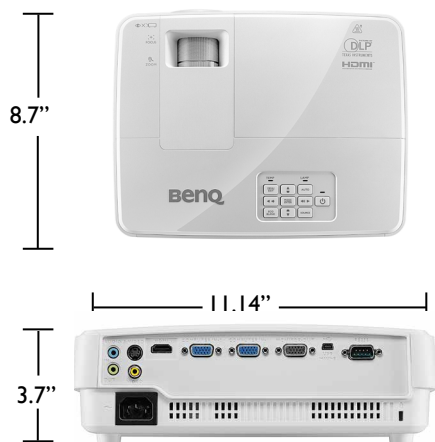

Dimensions