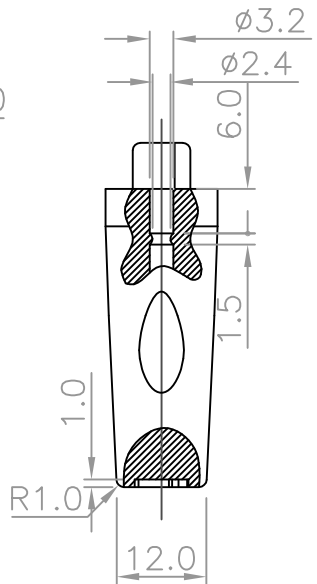

REV	DESCRIPTION	DATE
0	ISSUE	11/03/11

Product Notes:
DVI-D Single Link Male to HDMI "A" Female
Passive Adapter
Resolutions: PC 1900x1200
HDTV 1080p

LIBERTY AV SOLUTIONS		WWW.LIBAV.COM	
11675 RIDGELINE DRIVE		(800) 530-8998	
COLORADO SPRINGS, CO 80921			
UNIT: mm	TITLE:	Assembly Specification	
SCALE: None		CBL, ASY, ADPT, DIG	
UNLESS OTHERWISE SPECIFIED TOLERANCES: x ±.015 xx ±.010 xxx ±.005 ANGLE ± 1°	PART NUMBER:	DR.	RP
	ARDVHD	CH.	RP
SHEET	DWG. #:	AP.	RP
1/1	LWC-AAA-00491		