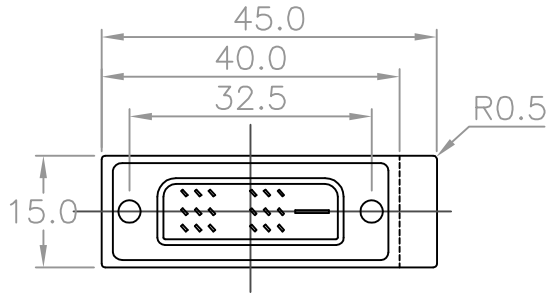

REV	DESCRIPTION	DATE
0	ISSUE	11/03/11

Product Notes:
DVI-D Single Link Male to HDMI "A" Female
Passive Adapter
Resolutions: PC 1900x1200
HDTV 1080p

LIBERTY AV SOLUTIONS		WWW.LIBAV.COM	
11675 RIDGELINE DRIVE		(800) 530-8998	
COLORADO SPRINGS, CO 80921			
UNIT: mm	TITLE:	Assembly Specification	
SCALE: None		CBL, ASY, ADPT, DIG	
UNLESS OTHERWISE SPECIFIED TOLERANCES: x ±.015 xx ±.010 xxx ±.005 ANGLE ± 1°	PART NUMBER:	DR.	RP
	ARDVHD	CH.	RP
SHEET	DWG. #:	AP.	RP
1/1	LWC-AAA-00491		