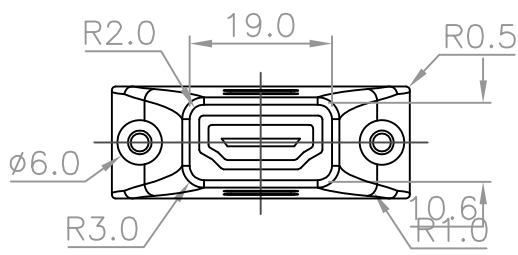

REV	DESCRIPTION	DATE
0	ISSUE	11/03/11

Product Notes:
DVI-D Single Link Male to HDMI "A" Female
Passive Adapter
Resolutions: PC 1900x1200
HDTV 1080p

LIBERTY AV SOLUTIONS		WWW.LIBAV.COM	
11675 RIDGELINE DRIVE		(800) 530-8998	
COLORADO SPRINGS, CO 80921			
UNIT: mm	TITLE:	Assembly Specification	
SCALE: None		CBL, ASY, ADPT, DIG	
UNLESS OTHERWISE SPECIFIED TOLERANCES: x ±.015 xx ±.010 xxx ±.005 ANGLE ± 1°	PART NUMBER:	DR.	RP
	ARDVHD	CH.	RP
SHEET	DWG. #:	AP.	RP
1/1	LWC-AAA-00491		