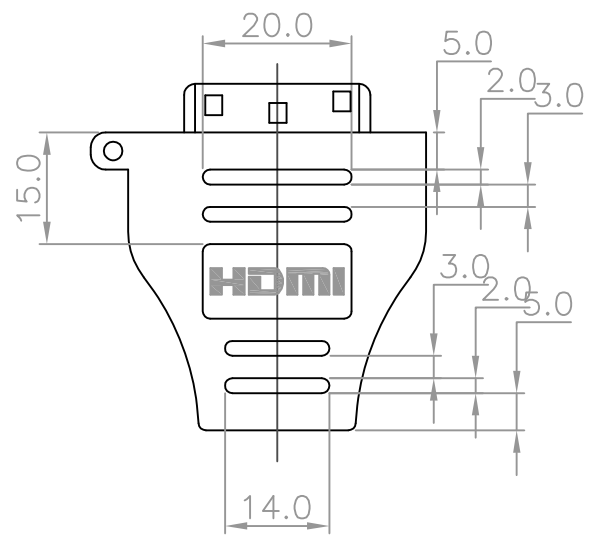

REV	DESCRIPTION	DATE
0	ISSUE	11/03/11

Product Notes:
DVI-D Single Link Male to HDMI "A" Female
Passive Adapter
Resolutions: PC 1900x1200
HDTV 1080p

LIBERTY AV SOLUTIONS		WWW.LIBAV.COM	
11675 RIDGELINE DRIVE		(800) 530-8998	
COLORADO SPRINGS, CO 80921			
UNIT: mm	TITLE:	Assembly Specification	
SCALE: None		CBL, ASY, ADPT, DIG	
UNLESS OTHERWISE SPECIFIED TOLERANCES: x ±.015 xx ±.010 xxx ±.005 ANGLE ± 1°	PART NUMBER:	DR.	RP
	ARDVHD	CH.	RP
SHEET	DWG. #:	AP.	RP
1/1	LWC-AAA-00491		