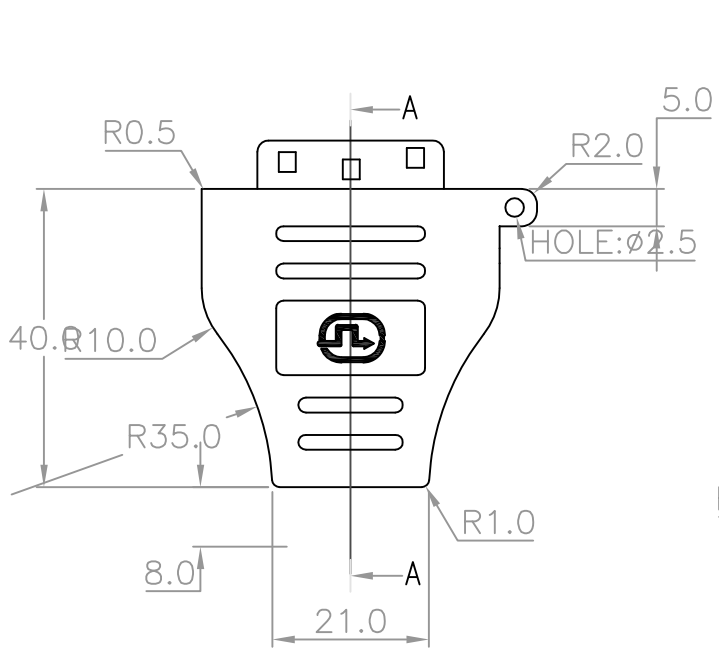

REV	DESCRIPTION	DATE
0	ISSUE	11/03/11

Product Notes:
DVI-D Single Link Male to HDMI "A" Female
Passive Adapter
Resolutions: PC 1900x1200
HDTV 1080p

LIBERTY AV SOLUTIONS		WWW.LIBAV.COM	
11675 RIDGELINE DRIVE		(800) 530-8998	
COLORADO SPRINGS, CO 80921			
UNIT: mm	TITLE:	Assembly Specification	
SCALE: None		CBL, ASY, ADPT, DIG	
UNLESS OTHERWISE SPECIFIED TOLERANCES: x ±.015 xx ±.010 xxx ±.005 ANGLE ± 1°	PART NUMBER:	DR.	RP
	ARDVHD	CH.	RP
SHEET	DWG. #:	AP.	RP
1/1	LWC-AAA-00491		