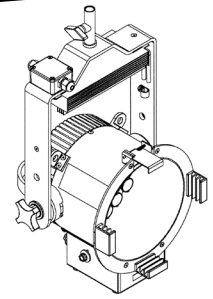

The JAB Hurricane

No Diffuser

	@5 Feet	@10 Feet	@15 Feet
Lux	71,348	19,062	8,599
Foot Candles	6,628	1,771	798

15° Diffuser

	@5 Feet	@10 Feet	@15 Feet
Lux	37,340	9,488	4,482
Foot Candles	3,469	881	416

30° Diffuser

	@5 Feet	@10 Feet	@15 Feet
Lux	15,299	3,757	1,686
Foot Candles	1,421	350	157

55° Diffuser

	@5 Feet	@10 Feet	@15 Feet
Lux	5,653	1,403	649
Foot Candles	525	130	60

Specifications

Control	Local, UIM, DMX
Source	LED, 5600K CCT
Cooling	Passive
Mounting	Baby Pin
Certifications	ETL, UL, CSA, CE and RoHS Compliant

Dimensions

Length	339.0 mm	13.3 in
Width	326.5 mm	12.9 in
Height	554.9 mm	21.8 in
Weight	8.9 kg	19.5 lbs

Power

Input Voltage	100-277v AC	Battery (30v DC)
Input Freq	50/60 Hz	
Input Current	1.77 Amp @120V	212 Watts @ full
Connection	US NEMA 5-15	Others Available

Highlights:

- RoHS Compliant
- 1,771 foot candles @10 feet
- Daylight-Balanced at 5600K CCT
- Dimmable with no color shift
- Draws 1.77 amps at max output
- No UV or IR

Diffuser

Diffuser	Beam Angle	Field Angle
0°	15.2°	29.0°
15°	20.8°	38.6°
30°	34.3°	61.2°
55°	50.0°	88.5°

Diffuser

Diffuser	Lumens	Candelas
0°	9,890	174,181
15°	9,307	89,519
30°	10,424	35,223
55°	8,916	13,525

At 90° angle to incident surface