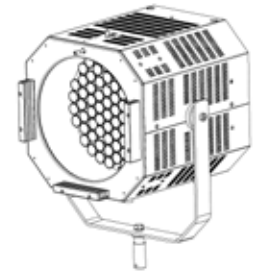

Specially designed holographic lenses provide optical efficiency by creating a single light source, effectively eliminating multiple shadows. These quick change lenses are included to adjust the beam angle for narrow, medium or flood while maintaining a flat, even field. The UIM Digital Remote provides precise control over dimming with user selectable variable dimming curves, a smart lamp hour counter, multiple memory recordings and a host of other features including strobe and lightning effects. A heavy-duty yoke is provided. Accessory options are available; barn doors, ATA Mil-spec road cases, speed rings, light banks, filters and more.

Features at a glance:

- Brighter than a 2,500 watt HMI
- 4,044 foot candle output @ 10 feet
- 5600K CCT
- Draws only 4.8 amps at full output
- Auto range voltage - 100/277 VAC - 50/60Hz
- Up to 90% energy savings
- Precise brightness control w/ variable dimming curve
- Single light source eliminates multiple shadows
- Flicker-free up to 12,000 fps
- No heat generation - operates cool to the touch
- Douse button (momentary off)
- Included: hard gel filters, 1/4 CTO & 1/4 MG
- Included 5°, 15°, 30°, 55° lenses to vary beam angle
- No head cables, ballast or spare lamps
- Built-in digital User Interface Module (UIM) control
- Recalibration countdown hour 'smart' meter
- Wireless or wired DMX In/Out or digital remote
- PowerCon AC Cable
- Programmable multiple lightning and strobe effects
- Multiple user memory storage with recall
- 2 year warranty on fixture
- Operating temperature at -20c to +50c
- Certified UL, ETL, CSA, CE & RoHS compliant
- USA & International Patent Pending
- Optional weatherproof enclosure

The Punch Plus is available in Daylight. Special order models include: Bullet & Mega Bullet high speed versions.

The Punch Plus

No Diffuser

	@5 Feet	@10 Feet	@15 Feet
Lux	187,468	46,525	20,526
Foot Candles	17,416	4,044	1,907