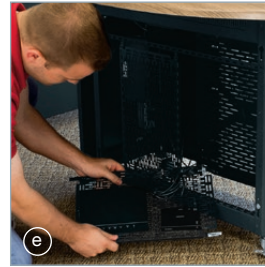

EACH HUB INCLUDES

EASY TO INTEGRATE | READY TO COLLABORATE

DEVICE MOUNTING

Includes device mounting plates included with the device mounting plate, with the optional Lever Lock™

HDMI® CABLE RETRACTORS

Two Wiremold® InteGreat™ HDMI® Cable Retractors extend from the table box to make connections at any seat at the table.

TABLE BOX

Wiremold® InteGreat™ Table Box provides power and data for easy BYOD table top connections.

CABLE MANAGEMENT

Built-in cable trough keeps wiring and connections neatly managed.

OPTIONAL TOWER

Optional tower connects to Hub's table top for a free-standing system. Available in white or black, the tower can also be paired with an optional whiteboard cover.