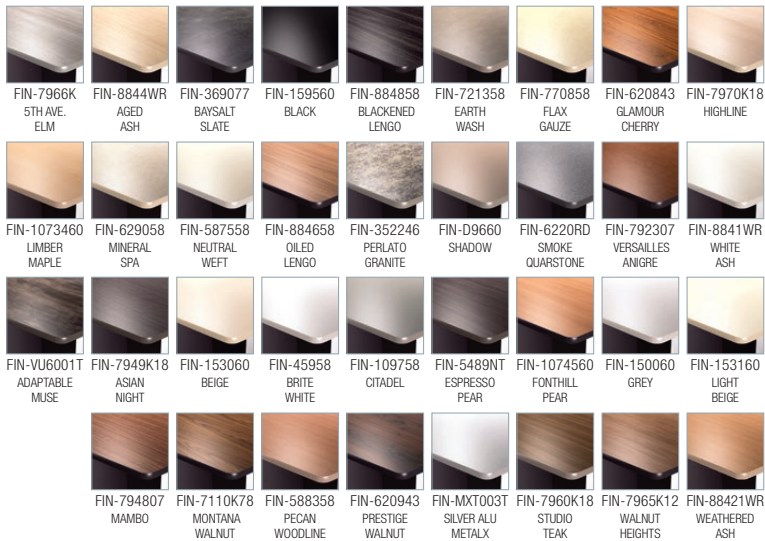

2 | CHOOSE YOUR FINISH

HIGH PRESSURE LAMINATE (HPL) - T-MOLD EDGE

THERMOLAMINATE (TLAM) - BEVELED EDGE

3 | ADD OPTIONS

HBTS-TOWER5-BKT
5 ft. high tower only,
black thermolaminate finish

HBTS-TOWER5-WHT
5 ft. high tower only,
white thermolaminate finish