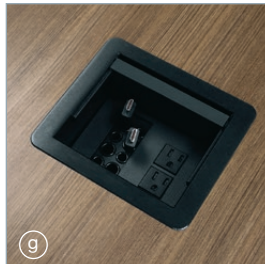

| b | DISPLAY MOUNT

Mounts directly to the wall or to optional tower. Flat panel displays up to 55" recommended for optimal viewing.

| c | SECURE POWER DISTRIBUTION

Two securely-mounted 4-outlet power strips: one mounts to the table bracket for connections close to the display and includes a cover; the other is located inside the TechPed™ for table box connections.

| e | SMALL MOUNT

Lever Lock™ for small devices within the TechPed™ room for additional accessories.

LEARNING SPACES

VIDEO CONFERENCING

HUDDLE SPACES

TRENDING APPLICATIONS

EACH HUB INCLUDES

EASY TO INTEGRATE | READY TO COLLABORATE

DEVICE MOUNTING

Includes device mounting plates included with the device mounting plate, with the optional Lever Lock™

HDMI® CABLE RETRACTORS

Two Wiremold® InteGreat™ HDMI® Cable Retractors extend from the table box to make connections at any seat at the table.

TABLE BOX

Wiremold® InteGreat™ Table Box provides power and data for easy BYOD table top connections.

CABLE MANAGEMENT

Built-in cable trough keeps wiring and connections neatly managed.

OPTIONAL TOWER

Optional tower connects to Hub's table top for a free-standing system. Available in white or black, the tower can also be paired with an optional whiteboard cover.