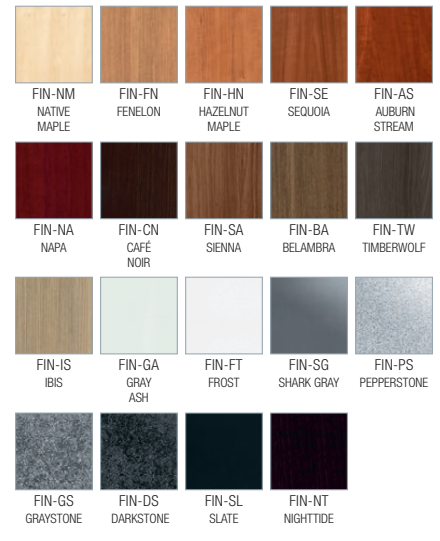

2 | CHOOSE YOUR FINISH

HIGH PRESSURE LAMINATE (HPL) - T-MOLD EDGE

THERMOLAMINATE (TLAM) - BEVELED EDGE

3 | ADD OPTIONS

HBTS-TOWER5-BKT
5 ft. high tower only,
black thermolaminate finish

HBTS-TOWER5-WHT
5 ft. high tower only,
white thermolaminate finish