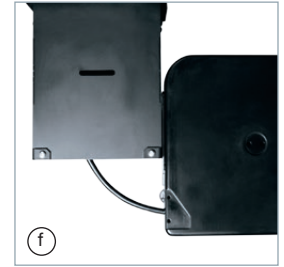

| b | DISPLAY MOUNT

Mounts directly to the wall or to optional tower. Flat panel displays up to 55" recommended for optimal viewing.

| c | SECURE POWER DISTRIBUTION

Two securely-mounted 4-outlet power strips: one mounts to the table bracket for connections close to the display and includes a cover; the other is located inside the TechPed™ for table box connections.

| e | SMALL MOUNT

Lever Lock™ for small devices within the TechPed™ room for additional accessories.

LEARNING SPACES

VIDEO CONFERENCING

HUDDLE SPACES

TRENDING APPLICATIONS

EACH HUB INCLUDES

EASY TO INTEGRATE | READY TO COLLABORATE

DEVICE MOUNTING

Includes device mounting plates included with the device mounting plate, with the optional Lever Lock™

HDMI® CABLE RETRACTORS

Two Wiremold® InteGreat™ HDMI® Cable Retractors extend from the table box to make connections at any seat at the table.

TABLE BOX

Wiremold® InteGreat™ Table Box provides power and data for easy BYOD table top connections.

CABLE MANAGEMENT

Built-in cable trough keeps wiring and connections neatly managed.

OPTIONAL TOWER

Optional tower connects to Hub's table top for a free-standing system. Available in white or black, the tower can also be paired with an optional whiteboard cover.