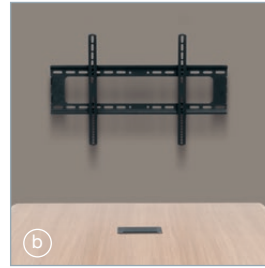

| b | DISPLAY MOUNT

Mounts directly to the wall or to optional tower. Flat panel displays up to 55" recommended for optimal viewing.

| c | SECURE POWER DISTRIBUTION

Two securely-mounted 4-outlet power strips: one mounts to the table bracket for connections close to the display and includes a cover; the other is located inside the TechPed™ for table box connections.

| e | SMALL MOUNT

Lever Lock™ for small devices within the TechPed™ room for additional accessories.

LEARNING SPACES

VIDEO CONFERENCING

HUDDLE SPACES

TRENDING APPLICATIONS

EACH HUB INCLUDES

EASY TO INTEGRATE | READY TO COLLABORATE

DEVICE MOUNTING

Includes device mounting plates included with the device mounting plate, with the optional Lever Lock™

HDMI® CABLE RETRACTORS

Two Wiremold® InteGreat™ HDMI® Cable Retractors extend from the table box to make connections at any seat at the table.

TABLE BOX

Wiremold® InteGreat™ Table Box provides power and data for easy BYOD table top connections.

CABLE MANAGEMENT

Built-in cable trough keeps wiring and connections neatly managed.

OPTIONAL TOWER

Optional tower connects to Hub's table top for a free-standing system. Available in white or black, the tower can also be paired with an optional whiteboard cover.