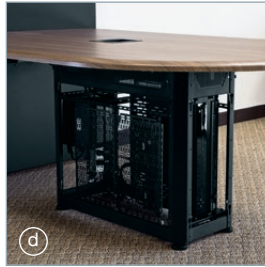

EACH HUB INCLUDES

EASY TO INTEGRATE | READY TO COLLABORATE

DEVICE MOUNTING

Includes device mounting plates included with the device mounting plate, with the optional Lever Lock™

HDMI® CABLE RETRACTORS

Two Wiremold® InteGreat™ HDMI® Cable Retractors extend from the table box to make connections at any seat at the table.

TABLE BOX

Wiremold® InteGreat™ Table Box provides power and data for easy BYOD table top connections.

CABLE MANAGEMENT

Built-in cable trough keeps wiring and connections neatly managed.

OPTIONAL TOWER

Optional tower connects to Hub's table top for a free-standing system. Available in white or black, the tower can also be paired with an optional whiteboard cover.