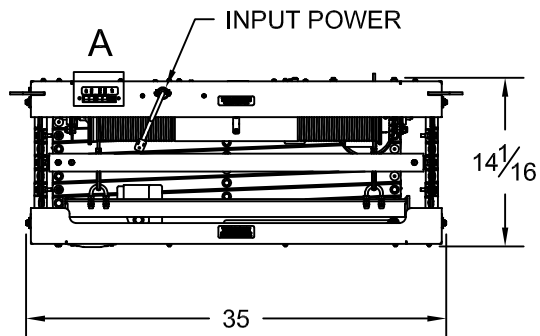

KEY SWITCH
WALL SWITCH
RP/RQ BUS
LOW VOLTAGE TRIGGER

DETAIL A

NOTES:
110 VOLT LIFT PN 300250
220 VOLT LIFT PN 300257

EXTENDED HEIGHT: 11 FT. 2 1/16 IN.

		DRAPER Inc. 411 S. Pearl St. Spiceland, Indiana	
		Title SLX 10 SCISSOR LIFT	
		Sheet 1 of 1	
Scale 3/4"=1'	Date 7/5/2012	Part NO.	