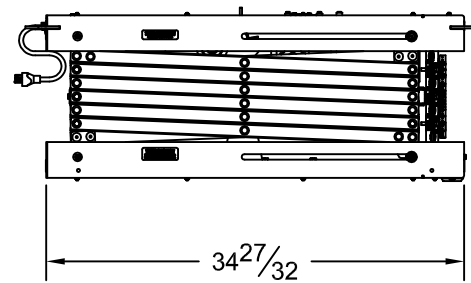

KEY SWITCH
WALL SWITCH
RP/RQ BUS
LOW VOLTAGE TRIGGER

DETAIL A

NOTES:
110 VOLT LIFT PN 300250
220 VOLT LIFT PN 300257

EXTENDED HEIGHT: 11 FT. 2 1/16 IN.

		DRAPER Inc. 411 S. Pearl St. Spiceland, Indiana	
		Title SLX 10 SCISSOR LIFT	
		Sheet 1 of 1	
Scale 3/4"=1'	Date 7/5/2012	Part NO.	