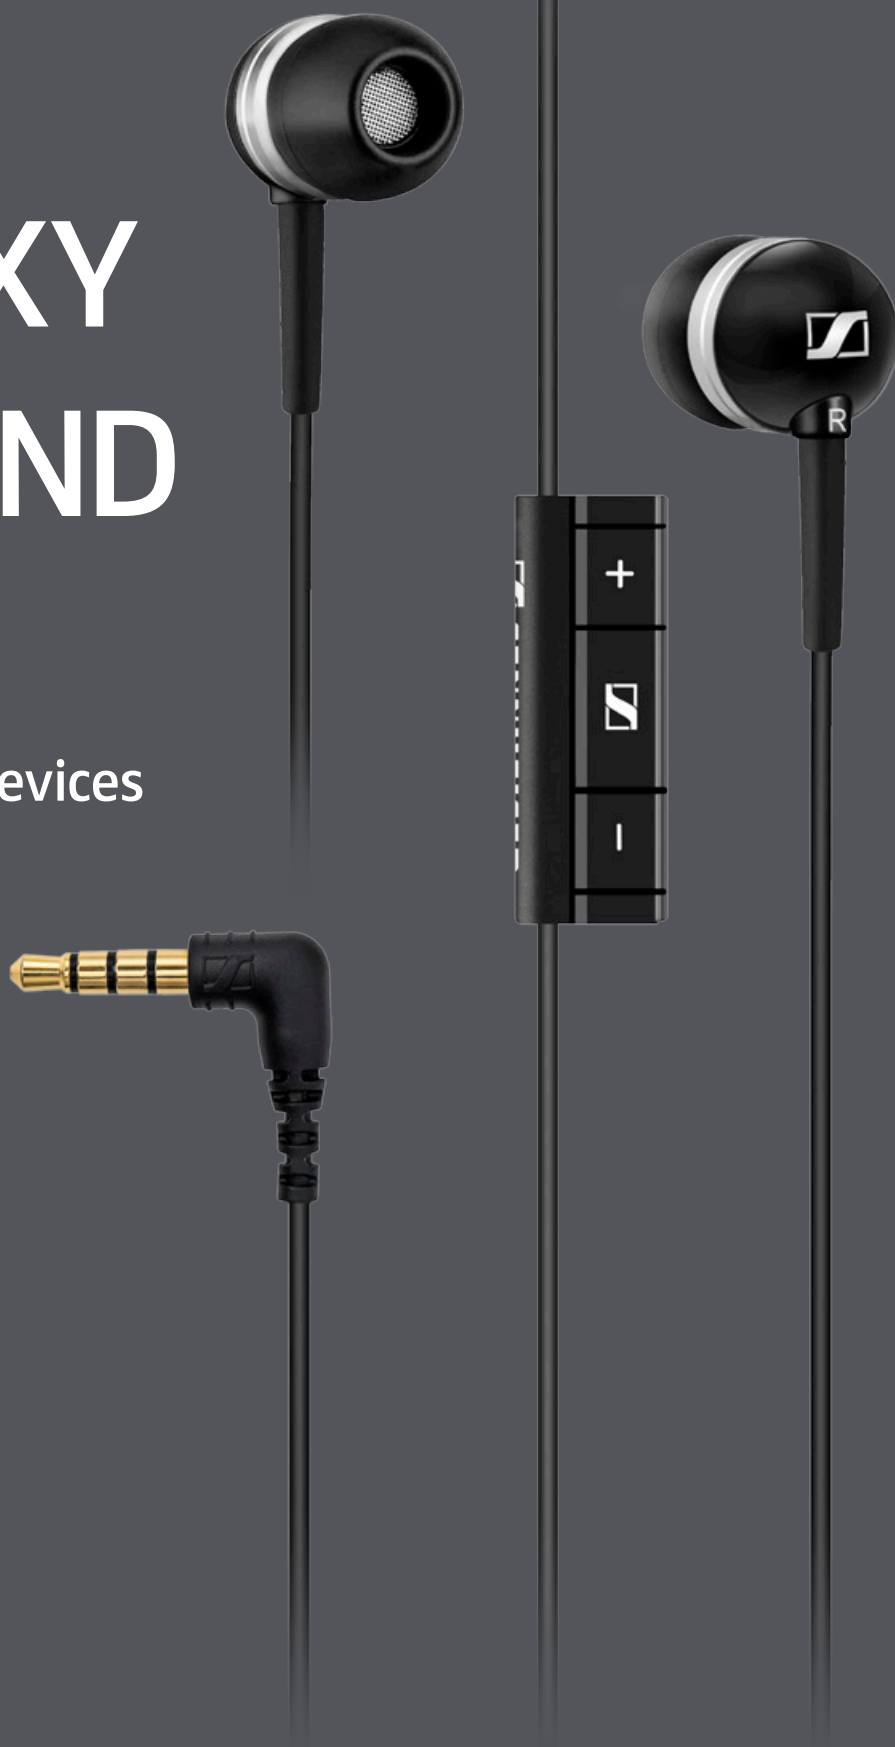

YOUR
GALAXY
YOUR
YOUR **SOUND**
CALL

In-ear headset for
Samsung Galaxy devices

MM 30G BLACK

 **SENNHEISER**

MM 30G BLACK

The Sennheiser MM 30G in-ear headset is made especially for users of the latest generation of Samsung Galaxy devices. It features an in-line remote control with microphone giving you full control over the sound and calls in your Galaxy. High-end speakers, the ear-canal design and customized ear-sleeves all together ensure effective noise blocking and superior stereo sound.

Benefits and Features:

- Perfect fit to your Galaxy – made for the latest generations of Samsung Galaxy Smartphones & tablets*
- Music control in your Galaxy – the in-line remote enables you to easily play/pause your music*
- Call control in your Galaxy – the in-line remote control with integrated microphone makes it easy to take/end calls
- Volume control in your Galaxy - change volume level on the in-line remote control
- Effective noise blocking – ear-canal design for effective passive attenuation of ambient noise
- The sound your Galaxy deserves – thanks to the high-end dynamic speakers giving superior bass driven Sennheiser stereo sound
- Comfortable custom fit – due to 3 sizes of ear sleeves (S/M/L) supplied
- Peace of mind - 2-years international warranty