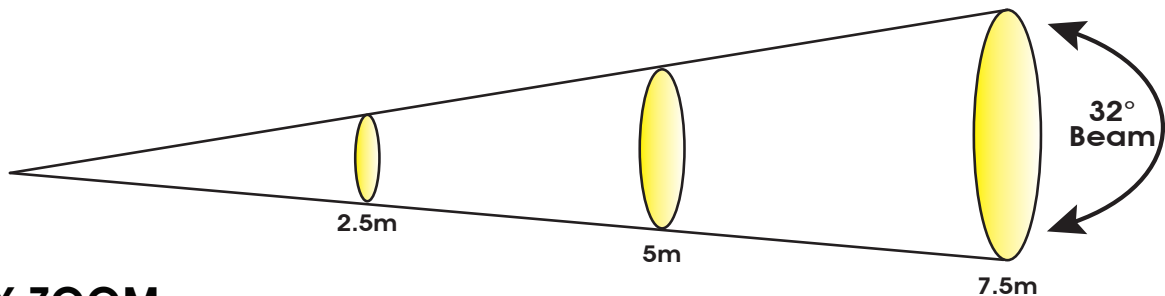

SATURA SPOT LED PRO™

SKU# SAT871

Photometric Data

Specifications are subject to change without any prior written notice.

MIN ZOOM

	m	ft	m	ft	m	ft
Distance	2.5	8.2	5	16.4	7.5	24.6
14° Beam Diameter	0.65	2.1	1.3	4.3	1.95	6.4
Photometrics	lux	fc	lux	fc	lux	fc
FULL ON	14,780	1,373	3,855	358	1,726	160
RED	2,480	230	650	60	274	25
GREEN	4,480	416	173	16	522	48
BLUE	580	54	148	14	66	6
WHITE	8,978	834	2,345	218	1,054	98

MAX ZOOM

	m	ft	m	ft	m	ft
Distance	1	3.3	2	6.6	3	9.8
32° Beam Diameter	1.47	4.8	2.94	9.6	4.41	14.5
Photometrics	lux	fc	lux	fc	lux	fc
FULL ON	3,411	317	890	83	410	38
RED	595	55	150	14	70	7
GREEN	1,031	96	265	25	120	11
BLUE	130	12	35	3	15	1
WHITE	2,083	194	540	50	243	23