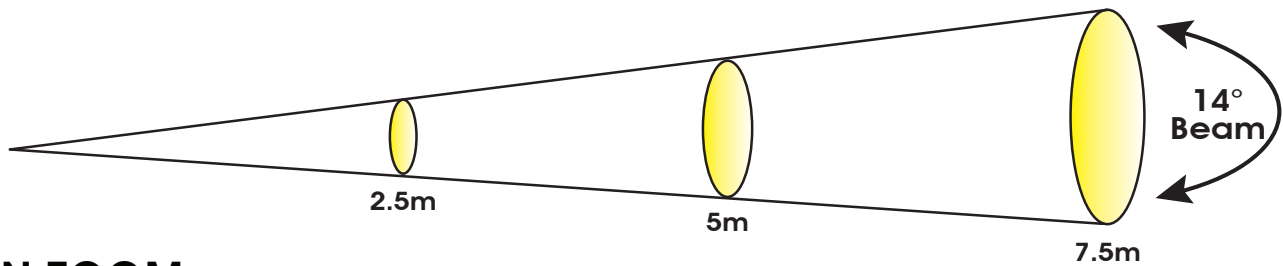

SATURA SPOT LED PRO™

SKU# SAT871

Photometric Data

Specifications are subject to change without any prior written notice.

MIN ZOOM

	m	ft	m	ft	m	ft
Distance	2.5	8.2	5	16.4	7.5	24.6
14° Beam Diameter	0.65	2.1	1.3	4.3	1.95	6.4
Photometrics	lux	fc	lux	fc	lux	fc
FULL ON	14,780	1,373	3,855	358	1,726	160
RED	2,480	230	650	60	274	25
GREEN	4,480	416	173	16	522	48
BLUE	580	54	148	14	66	6
WHITE	8,978	834	2,345	218	1,054	98

MAX ZOOM

	m	ft	m	ft	m	ft
Distance	1	3.3	2	6.6	3	9.8
32° Beam Diameter	1.47	4.8	2.94	9.6	4.41	14.5
Photometrics	lux	fc	lux	fc	lux	fc
FULL ON	3,411	317	890	83	410	38
RED	595	55	150	14	70	7
GREEN	1,031	96	265	25	120	11
BLUE	130	12	35	3	15	1
WHITE	2,083	194	540	50	243	23