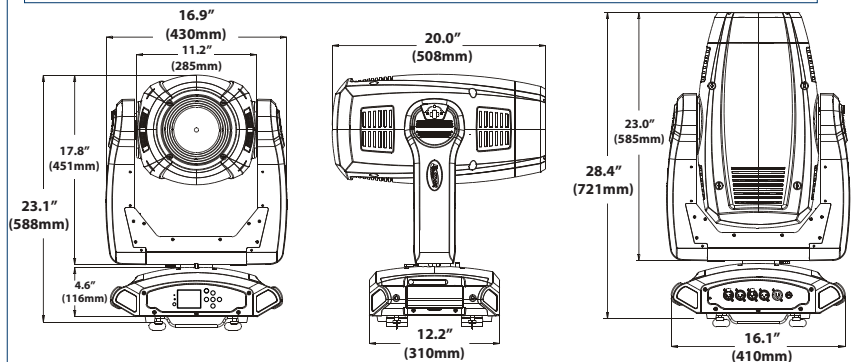

**SIZE / WEIGHT**

Length: 16.9" (430mm)  
 Width: 20.0" (508mm)  
 Vertical Height: 28.4" (721mm)  
 Weight: 65.0 lbs. (29.5 kg)

**ELECTRICAL / THERMAL**

AC 100-240V - 50/60Hz  
 450W Max Power Consumption  
 14°F to 113°F (-10°C to 45°C)

**PHOTOMETRIC DATA**

**MIN ZOOM**

Distance	m		ft		m		ft		
	2.5	8.2	5	16.4	7.5	24.6			
14° Beam Diameter	0.65	2.1	1.3	4.3	1.95	6.4			
Photometrics	lux	fc	lux	fc	lux	fc			
	FULL ON	14,780	1,373	3,855	358	1,726	160		
	RED	2,480	230	650	60	274	25		
	GREEN	4,480	416	173	16	522	48		
	BLUE	580	54	148	14	66	6		
WHITE	8,978	834	2,345	218	1,054	98			

**MAX ZOOM**

Distance	m		ft		m		ft		
	1	3.3	2	6.6	3	9.8			
32° Beam Diameter	1.47	4.8	2.94	9.6	4.41	14.5			
Photometrics	lux	fc	lux	fc	lux	fc			
	FULL ON	3,411	317	890	83	410	38		
	RED	595	55	150	14	70	7		
	GREEN	1,031	96	265	25	120	11		
	BLUE	130	12	35	3	15	1		
WHITE	2,083	194	540	50	243	23			

**GOBOS**

**ROTATING GOBOS**

**STATIC GOBOS**

**DIMENSIONAL DIAGRAMS**

**OPTIONAL ACCESSORIES**

ORDER CODE	ITEM
TRIGGER CLAMP	Heavy Duty Wrap Around Hook Style Clamp
DRCSATTOUR	Road Case For Satura Spot LED PRO™
ELO211	Eloader II™ Software Updater Box
EWDMXSYSTEM	Wireless DMX System (1 Transmitter, 1 Receiver)
AC3PDMX5PRO	5 ft. (1.5m) 3pin PRO DMX Cable (additional lengths available)
AC5PDMX5PRO	5 ft. (1.5m) 5pin PRO DMX Cable (additional lengths available)