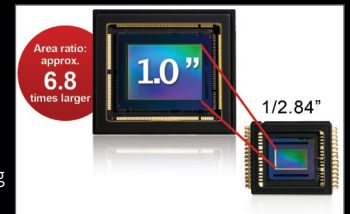

## 4K WIDE-ANGLE 10X ZOOM LENS WITH IMAGE STABILIZER

The Canon XC10 4K Camcorder incorporates a Canon 4K video lens that leverages proprietary Canon optical technologies derived from years of experience in developing cinema, HDTV, and EF Series lenses.

10X Zoom

This 10x wide-angle optical zoom lens offers a focal range of 24.1-241 mm for photos and 27.3-273 mm for movies. The use of UD (Ultra-low Dispersion) and Hi-UD lens elements compensates for chromatic aberrations and provides a compact size. An innovative retractable lens barrel structure integrating internal guide bars ensures precise lens movement during zooms, and extends the lens barrel by a mere 36.2mm.

## 4K WIDE-ANGLE 10X ZOOM LENS WITH IMAGE STABILIZER

A new Canon 12.0 Megapixel 1-inch CMOS image sensor in the XC10 4K Camcorder features 12 stops of dynamic range and both video and photo shooting functionality. The hybrid design makes the XC10 a true crossover capable of satisfying the needs of both video and still workflows. With hybrid capture that includes both 4K and Full HD video and still capture up to 12.0 Megapixels, the XC10 is a strong contender in both market categories.