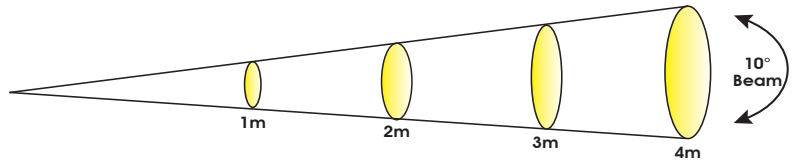

INSTALLATION

Rigging: Dual Yoke / Floor Stand
Working Position: Any (360°)

INCLUDED ITEMS

Gel Frame
6 ft (1.8m) powerCON Cable

Optional Barndoor SKU# BD-03

PHOTOMETRIC DATA

Distance	m 1	ft 3.3	m 2	ft 6.6	m 3	ft 9.8	m 4	ft 13.1
Photometrics	lux	fc	lux	fc	lux	fc	lux	fc
RED LED _s	5,280	491	1,360	126	582	54	321	30
GREEN LED _s	7,590	705	2,113	196	920	85	515	48
BLUE LED _s	1,782	166	488	45	216	20	123	11
WHITE LED _s	6,640	617	1,763	164	753	70	420	39
ALL FULL ON	17,600	1,635	4,750	441	2,065	192	1,190	111