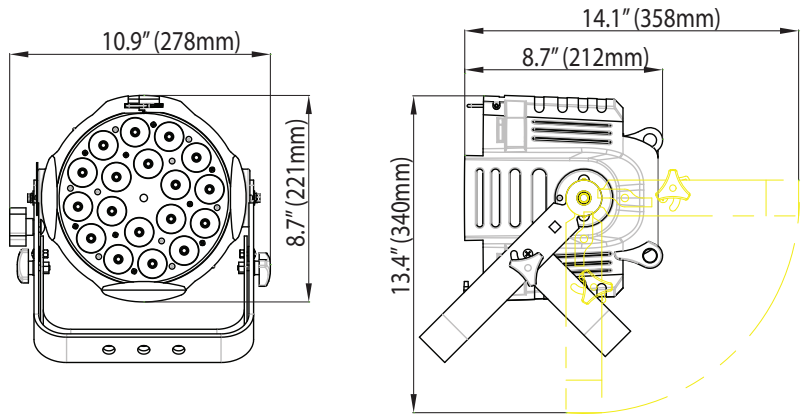

PHOTOMETRIC DATA

2065 LUX (192 FC) @9.8 ft. (3m) 10° Full ON

EFFECTS

Variable Color and Strobe Macros
Variable Electronic Dimming Curves

COLOR

RGBA (Red, Green, Blue, Amber)

CONTROL / CONNECTIONS

6 DMX Channel Modes (1 / 3 / 5 / 6 / 8 / 9)
3pin & 5pin DMX In/Out
3 Button Control Panel
LCD Menu Display
powerCON Power In/Out
Power Link Up To (10) Units at 120V

SIZE / WEIGHT

Length: 10.9" (278mm)
Width: 8.7" (221mm)
Vertical Height: 14.1" (358mm)
Weight: 10.6 lbs. (4.8kg)

ELECTRICAL

AC 100-240V - 47/63Hz
135W Max Power Consumption

APPROVALS / RATINGS

CE Approved
cETLus Approved
IP20 Rated

INSTALLATION

Rigging: Dual Yoke / Floor Stand
Working Position: Any (360°)

INCLUDED ITEMS

Gel Frame
6 ft (1.8m) powerCON Cable

Optional Barndoor SKU# BD-03

PHOTOMETRIC DATA

Distance	m 1	ft 3.3	m 2	ft 6.6	m 3	ft 9.8	m 4	ft 13.1
Photometrics	lux	fc	lux	fc	lux	fc	lux	fc
RED LED _s	5,280	491	1,360	126	582	54	321	30
GREEN LED _s	7,590	705	2,113	196	920	85	515	48
BLUE LED _s	1,782	166	488	45	216	20	123	11
WHITE LED _s	6,640	617	1,763	164	753	70	420	39
ALL FULL ON	17,600	1,635	4,750	441	2,065	192	1,190	111

DIMENSIONAL DIAGRAM

OPTIONAL ACCESSORIES

ORDER CODE	ITEM
TRIGGER CLAMP	Heavy Duty Wrap Around Hook Style Clamp
BD-03	Barn Door
LSF536	Light Shaping Filter 30° 20" x 24" Sheet
LSF537	Light Shaping Filter 20° 20" x 22" Sheet
LSF538	Light Shaping Filter 60° x 1° 20" x 24" Sheet
LSF559	Light Shaping Filter 10° 20" x 24" Sheet
EWDMMXSYSTEM	Wireless DMX System (1 Transmitter, 1 Receiver)
EWDMMXT	Wireless DMX Transmitter
EWDMMXR	Wireless DMX Receiver
PLC3	3' (1m) PowerCON PRO Link Cable
PLC6	6' (1.8m) PowerCON PRO Link Cable
AC3PDMX5PRO	5 ft. (1.5m) 3pin PRO DMX Cable
AC5PDMX5PRO	5 ft. (1.5m) 5pin PRO DMX Cable
	Additional Cable Lengths Available