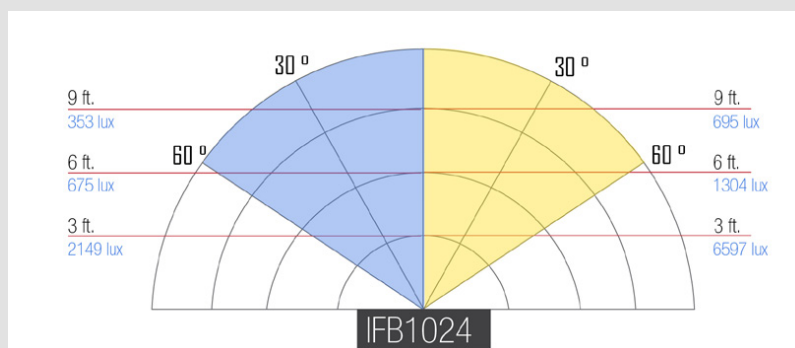

IFB2115

Features you need, Prices you want.

Specifications

Beam Angle	60°
Build Material	Heavy Duty Plastic
Control	Touchscreen
Cooling System	Passive Cooling
Dimming	10-100%
Fixture Weight	4 lbs & 6 lbs
Focusing	NO
Head Type	Bi-Color
Lens	60° Lens
Mount	Yoke
Power Supply	12v @ 3.33 Amps & 12v @ 6.66 Amps
Rating	120v @ 60Hz
Weight	29 lbs
Shipping Weight	30 lbs
Shipping Dimensions	18" x 18" x 24"

What's Included

- 1 x Heavy Duty Light Stand (HD-STND)
- 1 x Stand Bag (BG-STND)
- 1 x ID1000 3-Lights Kit Bag (IBG1000-3L)
- 2 x IFB1024 Light
- 1 x IFB576 Light

Photometrics