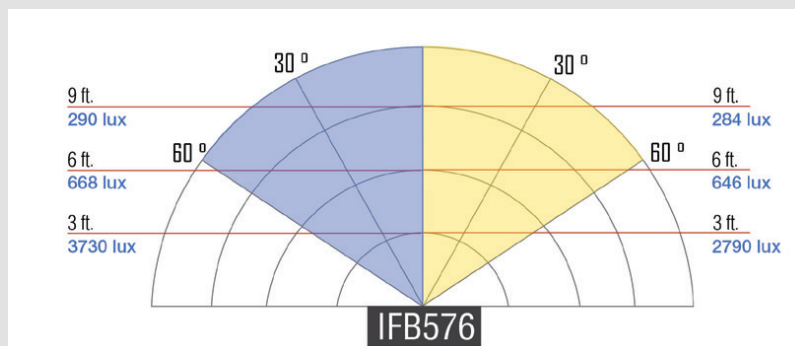

IFB2115

Features you need, Prices you want.

Specifications

Beam Angle	60°
Build Material	Heavy Duty Plastic
Control	Touchscreen
Cooling System	Passive Cooling
Dimming	10-100%
Fixture Weight	4 lbs & 6 lbs
Focusing	NO
Head Type	Bi-Color
Lens	60° Lens
Mount	Yoke
Power Supply	12v @ 3.33 Amps & 12v @ 6.66 Amps
Rating	120v @ 60Hz
Weight	29 lbs
Shipping Weight	30 lbs
Shipping Dimensions	18" x 18" x 24"

What's Included

- 1 x Heavy Duty Light Stand (HD-STND)
- 1 x Stand Bag (BG-STND)
- 1 x ID1000 3-Lights Kit Bag (IBG1000-3L)
- 2 x IFB1024 Light
- 1 x IFB576 Light

Photometrics