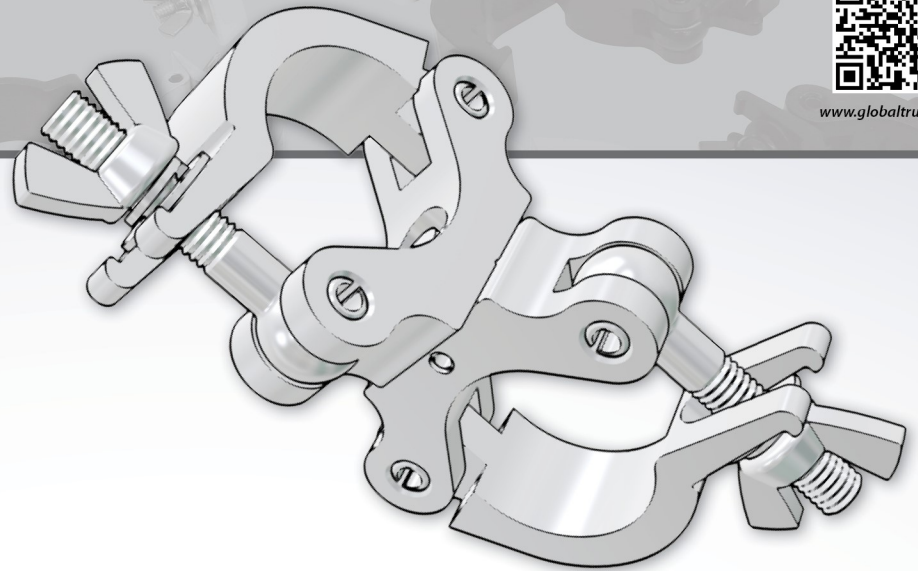

Narrow Swivel Clamp

Medium Duty Dual Swivel
Narrow Clamp for 50mm tubing

- Max Weight 200 kgs.
440 lbs.
- TUV Approved
- List Price: \$30.95

Compatible With