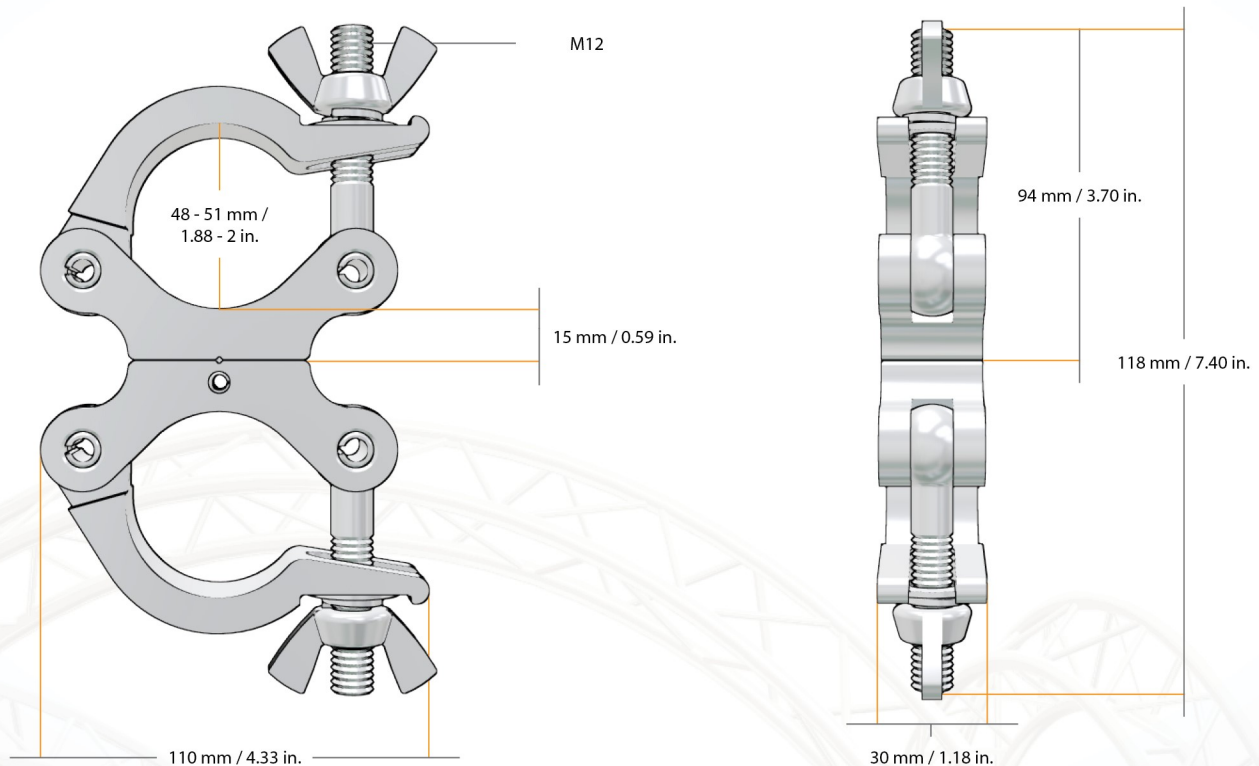

Narrow Swivel Clamp

Medium Duty Dual Swivel
Narrow Clamp for 50mm tubing

- Max Weight 200 kgs.
440 lbs.
- TUV Approved
- List Price: \$30.95

Compatible With