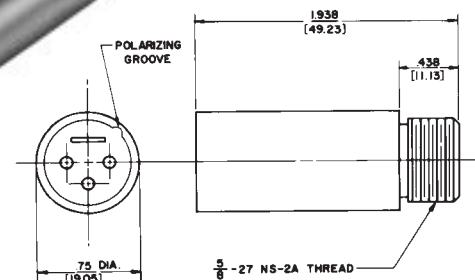

Q-G® CORD PLUG CONNECTORS

R(*)F CORD PLUG

Right-angle female cord plug with standard latchlock.

Part Number ¹	Part Number ²	Insert Contacts
R3F	◇R3FL	3
R4F	◇R4FL	4
◇R5F	◇R5FL	5
◇R6F	—	6
◇R7F	—	7

R(*)M CORD PLUG

Right-angle male cord plug.

Part Number ¹	Part Number ^{1,3}	Insert Pins
R3M	◇R3ML	3
R4M	◇R4ML	4
◇R5M	◇R5ML	5
◇R6M	—	6
◇R7M	—	7

P(*)F MICROPHONE PLUG

Female microphone plug for gooseneck mount. Fits standard gooseneck with external 5/8-27 thread. Microphone plugs directly into connector. (Gooseneck not supplied.)

Part Number ¹	Insert Contacts
P3F	3
◇P4F	4
◇P5F	5

P(*)M GOOSENECK PLUG

Male plug for gooseneck mount. Fits standard gooseneck with microphone plug on opposite end. Plugs directly into female receptacle. (Gooseneck not supplied.)

Part Number ¹	Insert Pins
P3M	3
◇P4M	4
◇P5M	5

DIMENSIONS ARE FOR REFERENCE ONLY $\frac{\text{Inch}}{\text{(mm)}}$