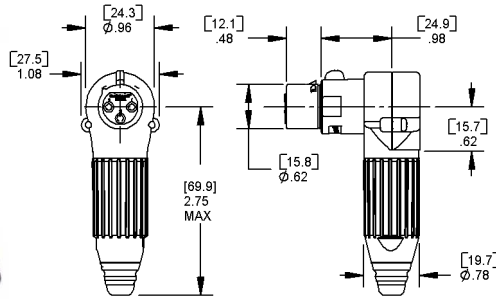

Q-G® CORD PLUG CONNECTORS

R(*)F CORD PLUG

Right-angle female cord plug with standard latchlock.

Part Number ¹	Part Number ²	Insert Contacts
R3F	◇R3FL	3
R4F	◇R4FL	4
◇R5F	◇R5FL	5
◇R6F	—	6
◇R7F	—	7

R(*)M CORD PLUG

Right-angle male cord plug.

Part Number ¹	Part Number ^{1,3}	Insert Pins
R3M	◇R3ML	3
R4M	◇R4ML	4
◇R5M	◇R5ML	5
◇R6M	—	6
◇R7M	—	7

P(*)F MICROPHONE PLUG

Female microphone plug for gooseneck mount. Fits standard gooseneck with external 5/8-27 thread. Microphone plugs directly into connector. (Gooseneck not supplied.)

Part Number ¹	Insert Contacts
P3F	3
◇P4F	4
◇P5F	5

P(*)M GOOSENECK PLUG

Male plug for gooseneck mount. Fits standard gooseneck with microphone plug on opposite end. Plugs directly into female receptacle. (Gooseneck not supplied.)

Part Number ¹	Insert Pins
P3M	3
◇P4M	4
◇P5M	5

DIMENSIONS ARE FOR REFERENCE ONLY $\frac{\text{Inch}}{\text{(mm)}}$