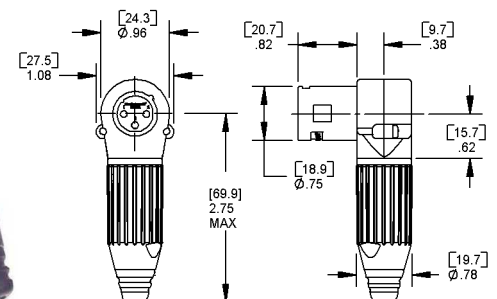

Q-G® CORD PLUG CONNECTORS

R(*)F CORD PLUG

Right-angle female cord plug with standard latchlock.

Part Number ¹	Part Number ²	Insert Contacts
R3F	◇R3FL	3
R4F	◇R4FL	4
◇R5F	◇R5FL	5
◇R6F	—	6
◇R7F	—	7

R(*)M CORD PLUG

Right-angle male cord plug.

Part Number ¹	Part Number ^{1,3}	Insert Pins
R3M	◇R3ML	3
R4M	◇R4ML	4
◇R5M	◇R5ML	5
◇R6M	—	6
◇R7M	—	7

P(*)F MICROPHONE PLUG

Female microphone plug for gooseneck mount. Fits standard gooseneck with external 5/8-27 thread. Microphone plugs directly into connector. (Gooseneck not supplied.)

Part Number ¹	Insert Contacts
P3F	3
◇P4F	4
◇P5F	5

P(*)M GOOSENECK PLUG

Male plug for gooseneck mount. Fits standard gooseneck with microphone plug on opposite end. Plugs directly into female receptacle. (Gooseneck not supplied.)

Part Number ¹	Insert Pins
P3M	3
◇P4M	4
◇P5M	5

DIMENSIONS ARE FOR REFERENCE ONLY $\frac{\text{Inch}}{\text{(mm)}}$