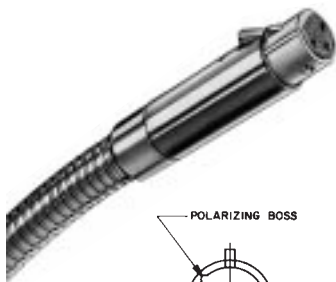

Q-G® CORD PLUG CONNECTORS

R(*)F CORD PLUG

Right-angle female cord plug with standard latchlock.

Part Number ¹	Part Number ²	Insert Contacts
R3F	◇R3FL	3
R4F	◇R4FL	4
◇R5F	◇R5FL	5
◇R6F	—	6
◇R7F	—	7

R(*)M CORD PLUG

Right-angle male cord plug.

Part Number ¹	Part Number ^{1,3}	Insert Pins
R3M	◇R3ML	3
R4M	◇R4ML	4
◇R5M	◇R5ML	5
◇R6M	—	6
◇R7M	—	7

P(*)F MICROPHONE PLUG

Female microphone plug for gooseneck mount. Fits standard gooseneck with external 5/8-27 thread. Microphone plugs directly into connector. (Gooseneck not supplied.)

Part Number ¹	Insert Contacts
P3F	3
◇P4F	4
◇P5F	5

P(*)M GOOSENECK PLUG

Male plug for gooseneck mount. Fits standard gooseneck with microphone plug on opposite end. Plugs directly into female receptacle. (Gooseneck not supplied.)