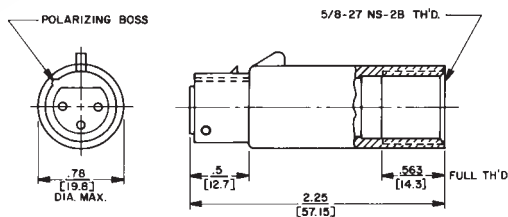

Q-G® CORD PLUG CONNECTORS

R(*)F CORD PLUG

Right-angle female cord plug with standard latchlock.

Part Number ¹	Part Number ²	Insert Contacts
R3F	◇R3FL	3
R4F	◇R4FL	4
◇R5F	◇R5FL	5
◇R6F	—	6
◇R7F	—	7

R(*)M CORD PLUG

Right-angle male cord plug.

Part Number ¹	Part Number ^{1,3}	Insert Pins
R3M	◇R3ML	3
R4M	◇R4ML	4
◇R5M	◇R5ML	5
◇R6M	—	6
◇R7M	—	7

P(*)F MICROPHONE PLUG

Female microphone plug for gooseneck mount. Fits standard gooseneck with external 5/8-27 thread. Microphone plugs directly into connector. (Gooseneck not supplied.)

Part Number ¹	Insert Contacts
P3F	3
◇P4F	4
◇P5F	5

P(*)M GOOSENECK PLUG

Male plug for gooseneck mount. Fits standard gooseneck with microphone plug on opposite end. Plugs directly into female receptacle. (Gooseneck not supplied.)

Part Number ¹	Insert Pins
P3M	3
◇P4M	4
◇P5M	5

DIMENSIONS ARE FOR REFERENCE ONLY $\frac{\text{Inch}}{\text{(mm)}}$